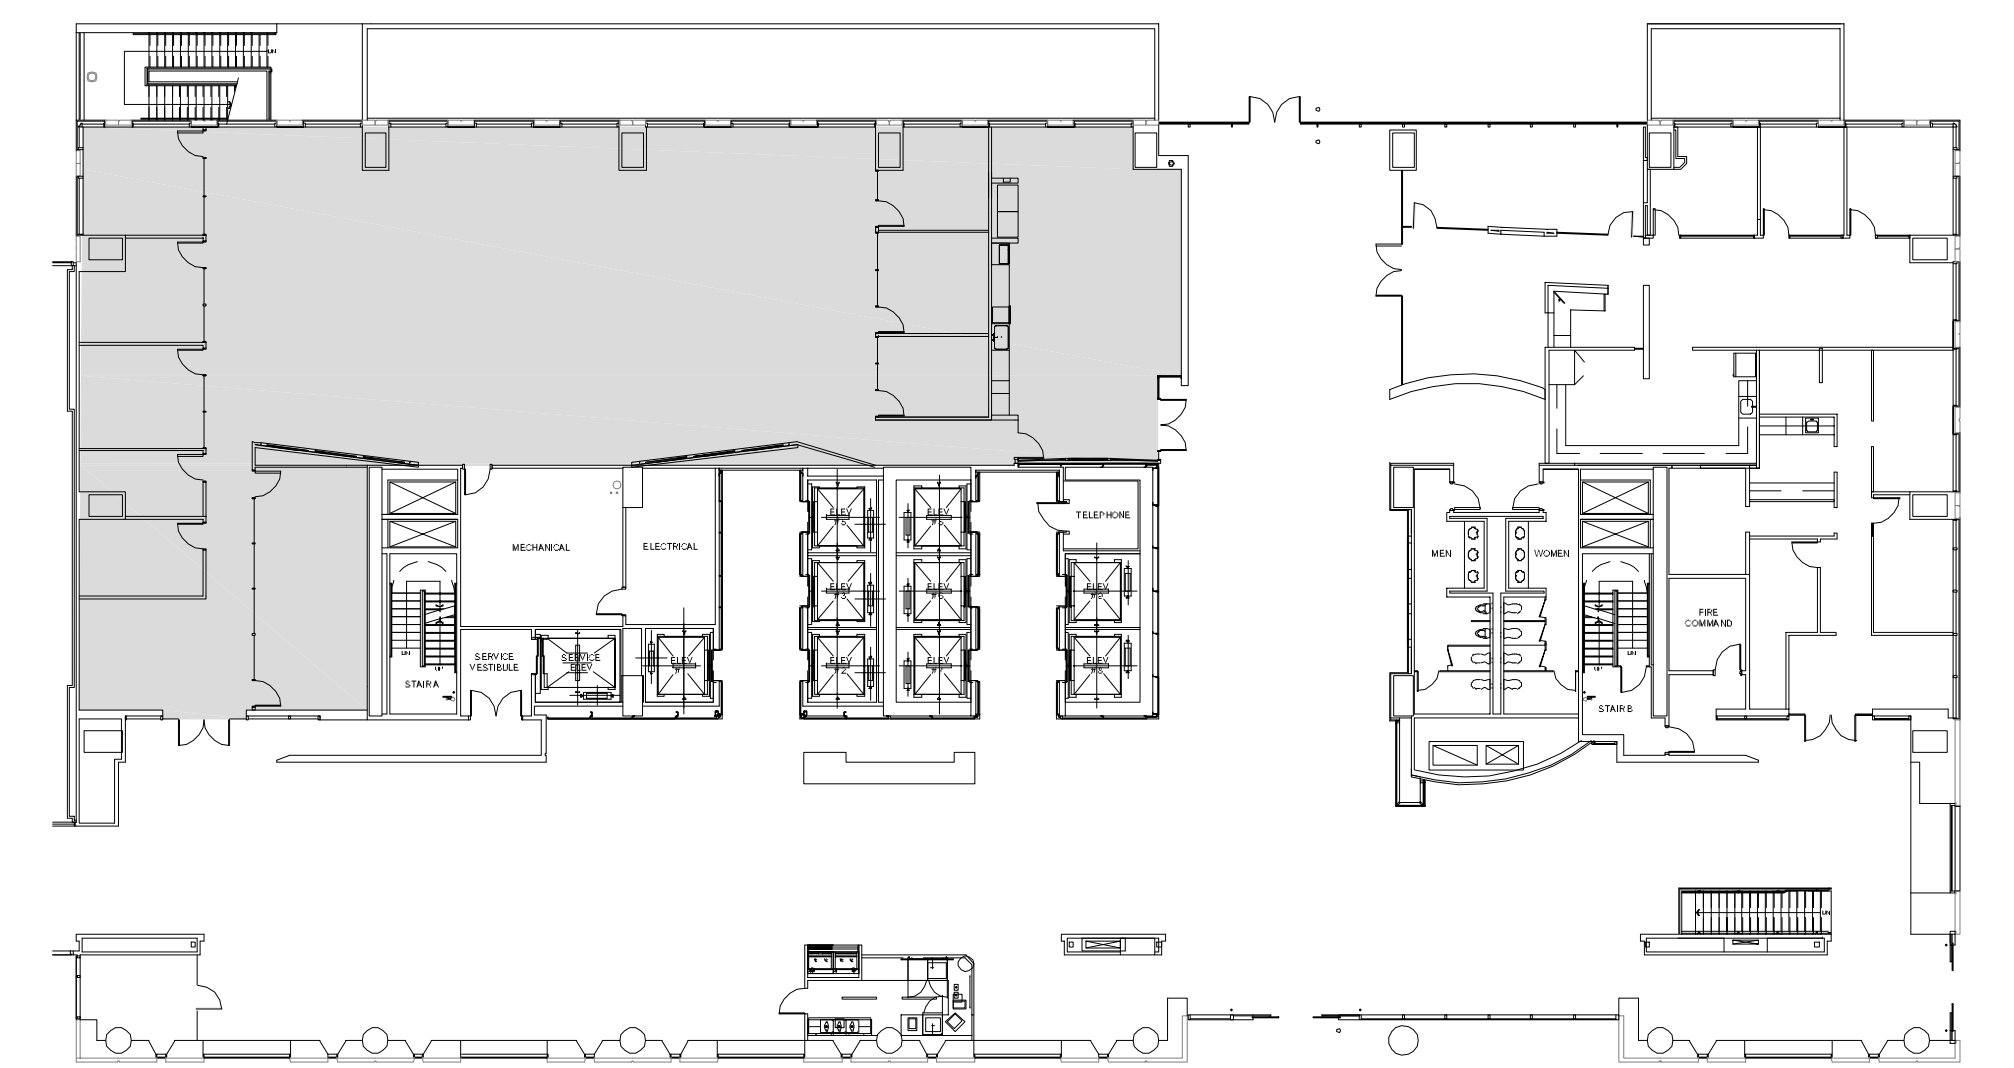

CITYWESTPLACE - BUILDING 4

SUITE 150 7,742 RSF