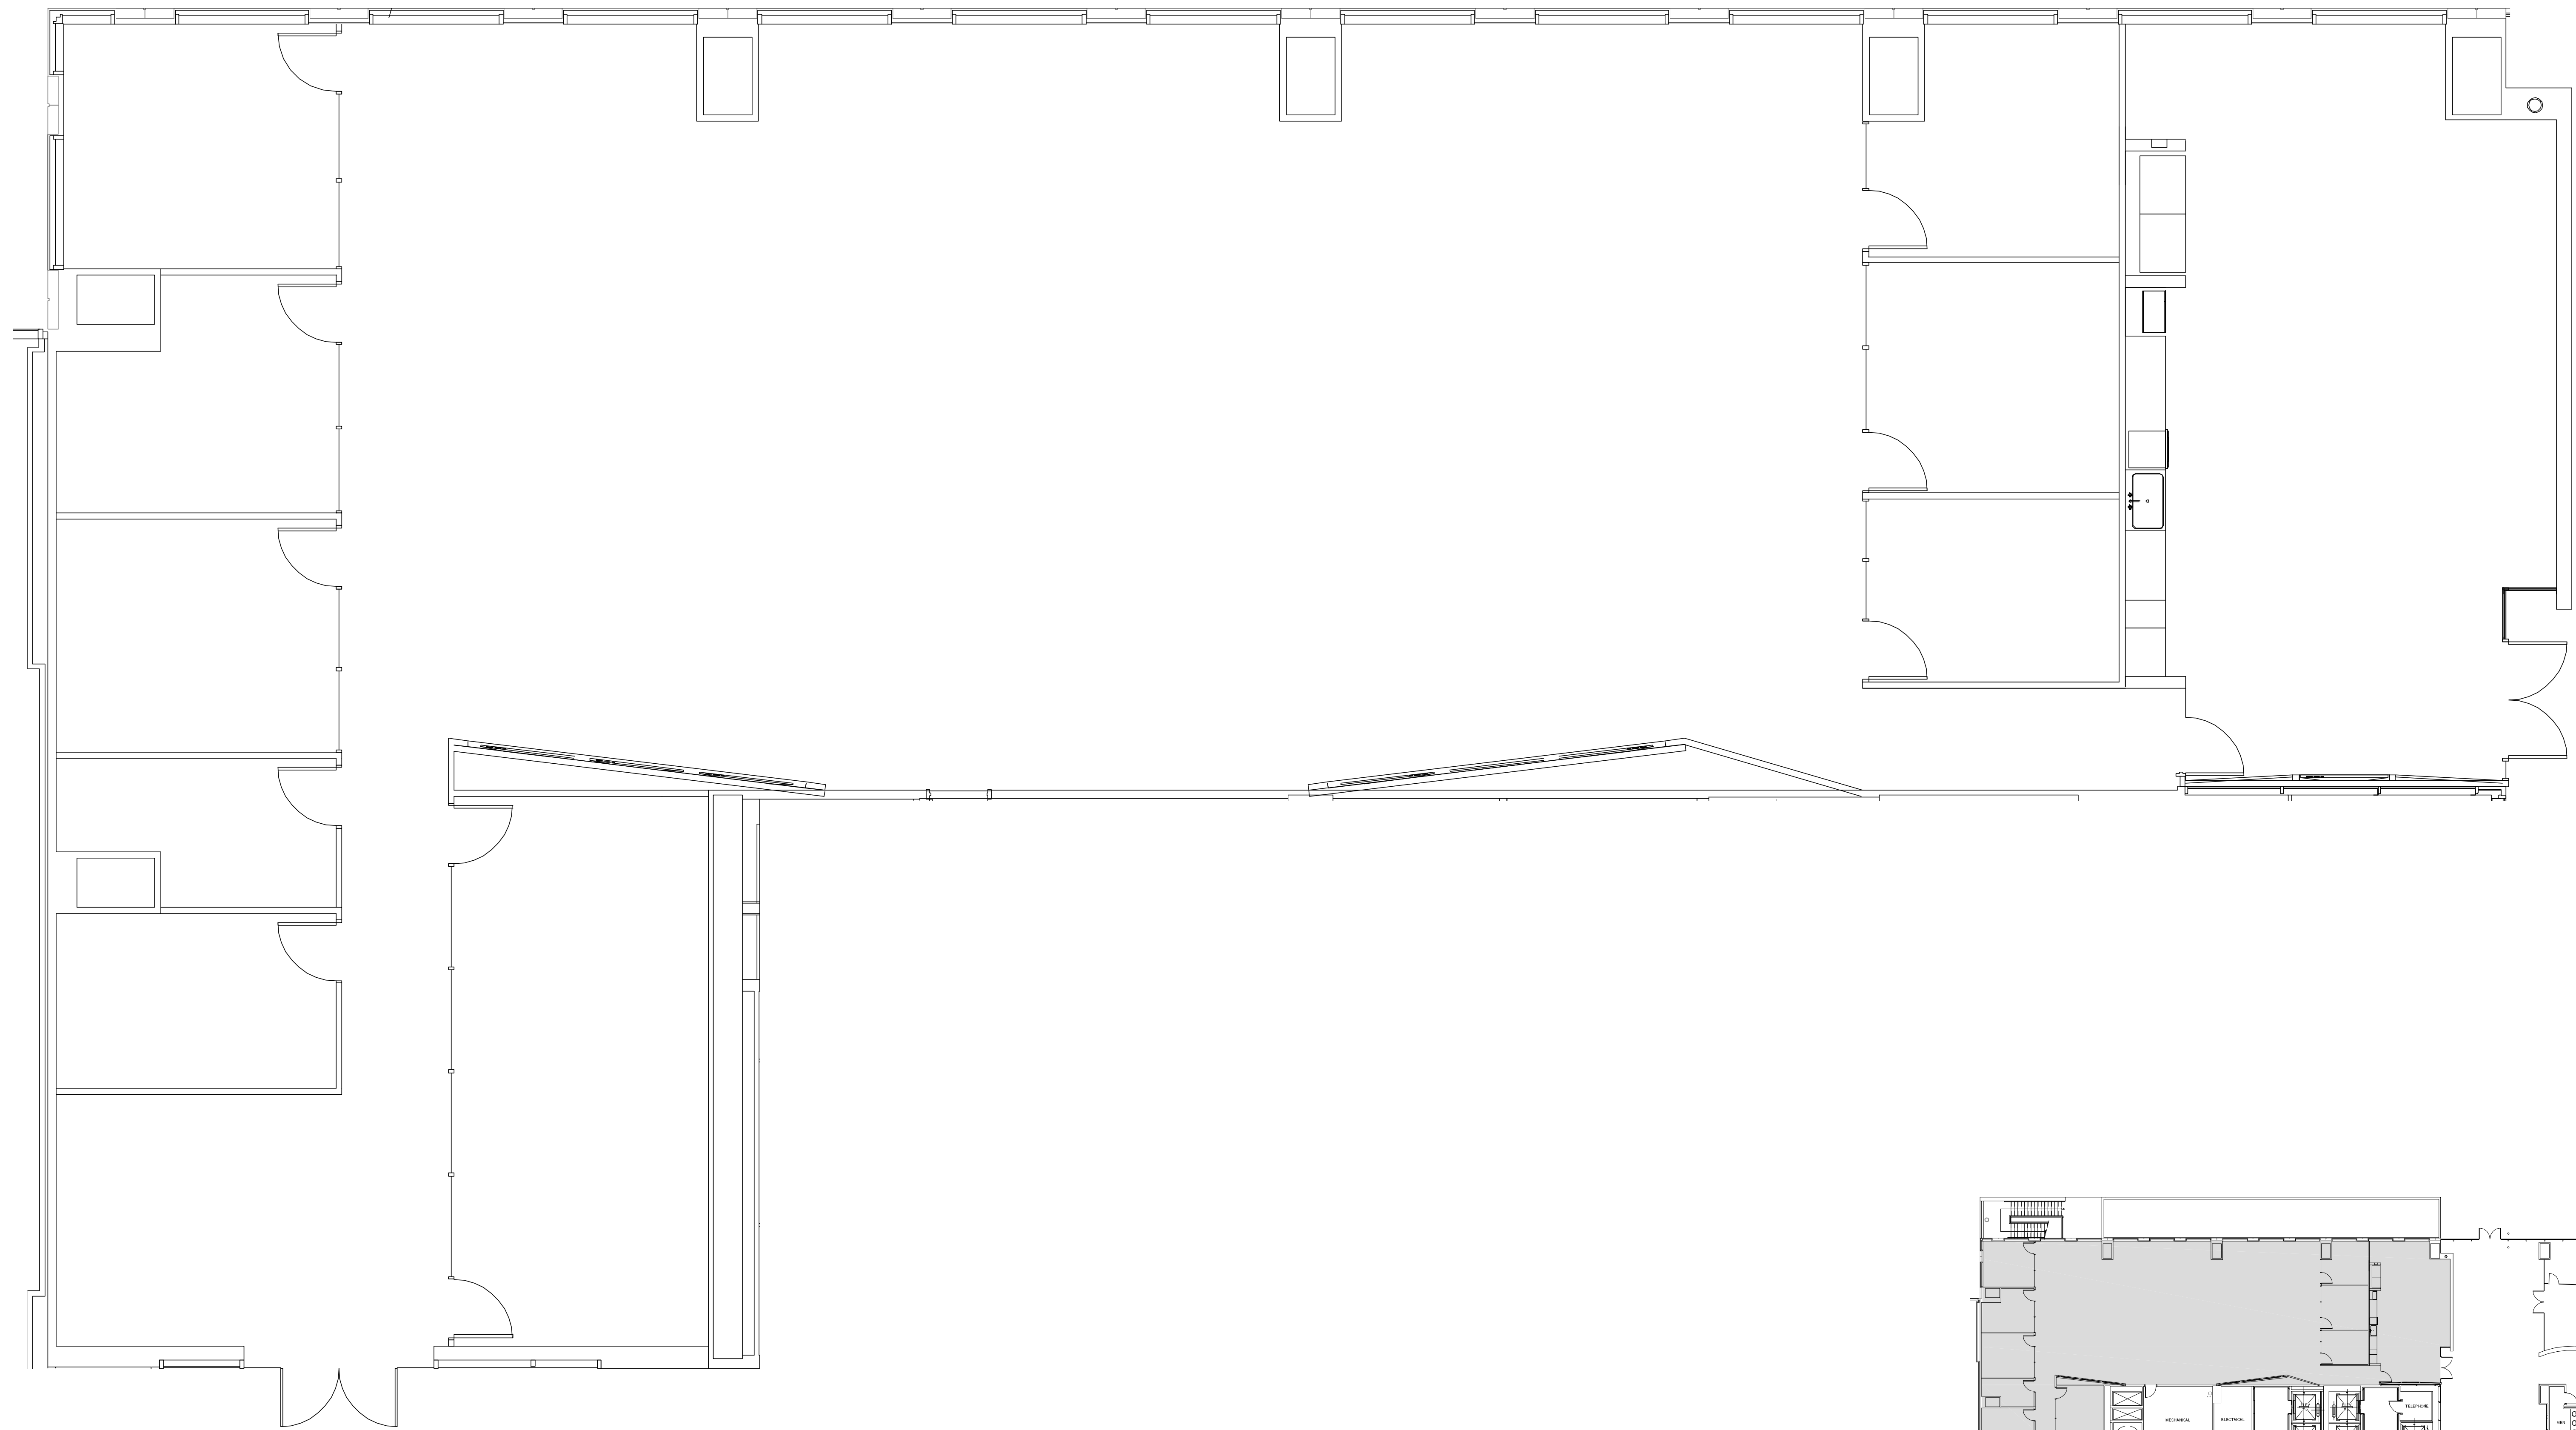

CITYWESTPLACE - BUILDING 4

SUITE 150 7,742 RSF