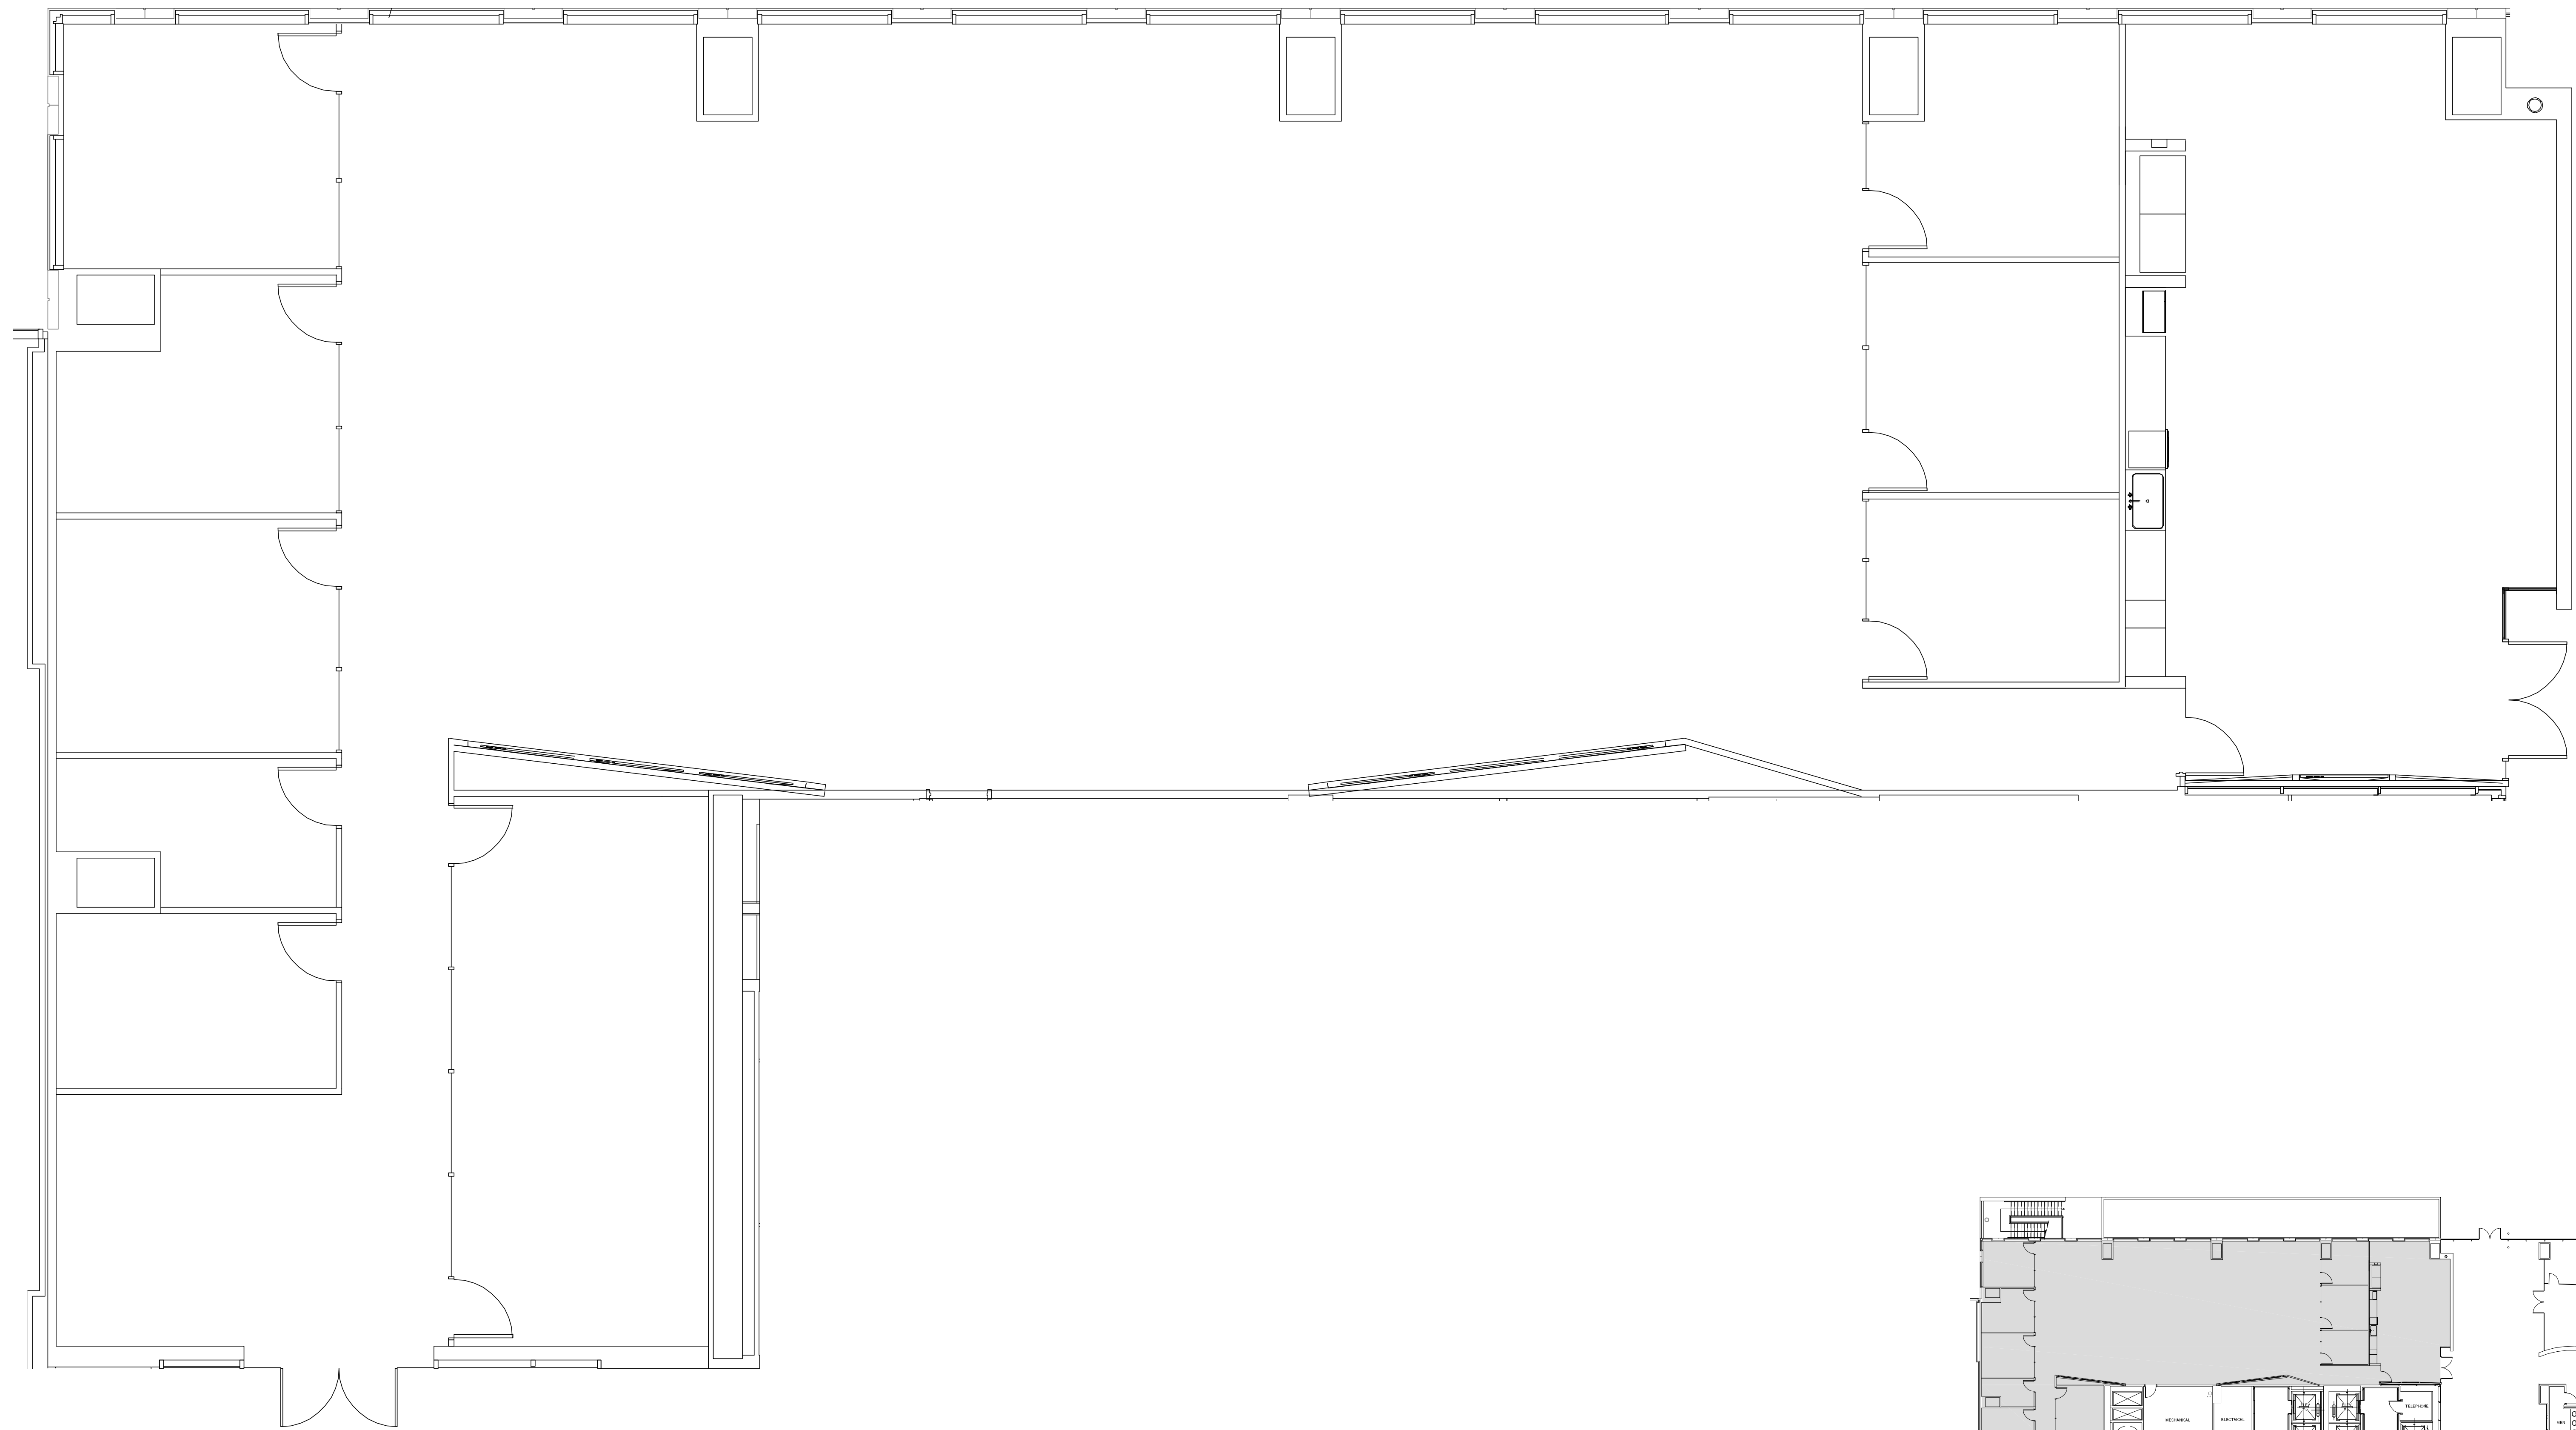

CITYWESTPLACE - BUILDING 4

SUITE 150 7,742 RSF

PARKWAY

832.308.6055 | pky.com