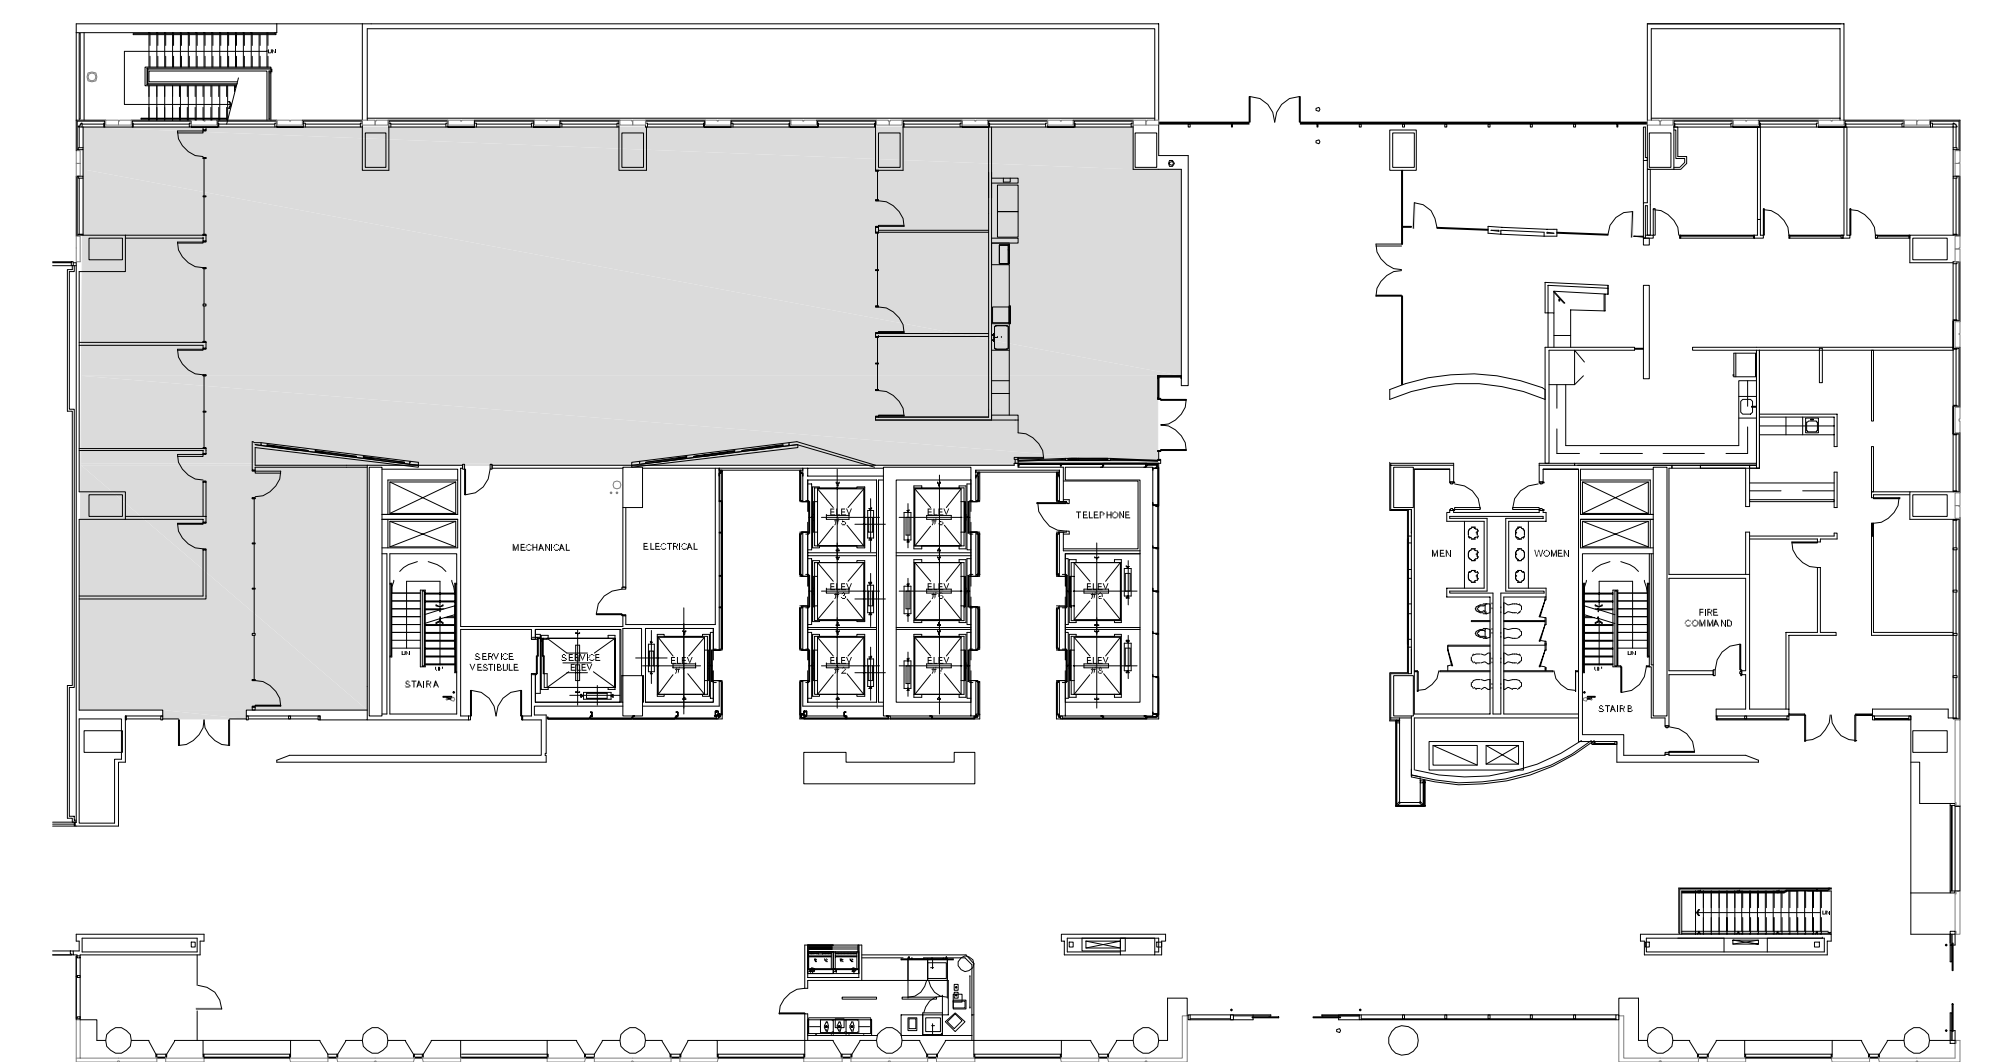

CITYWESTPLACE - BUILDING 4

SUITE 150 7,742 RSF

PARKWAY

832.308.6055 | pky.com