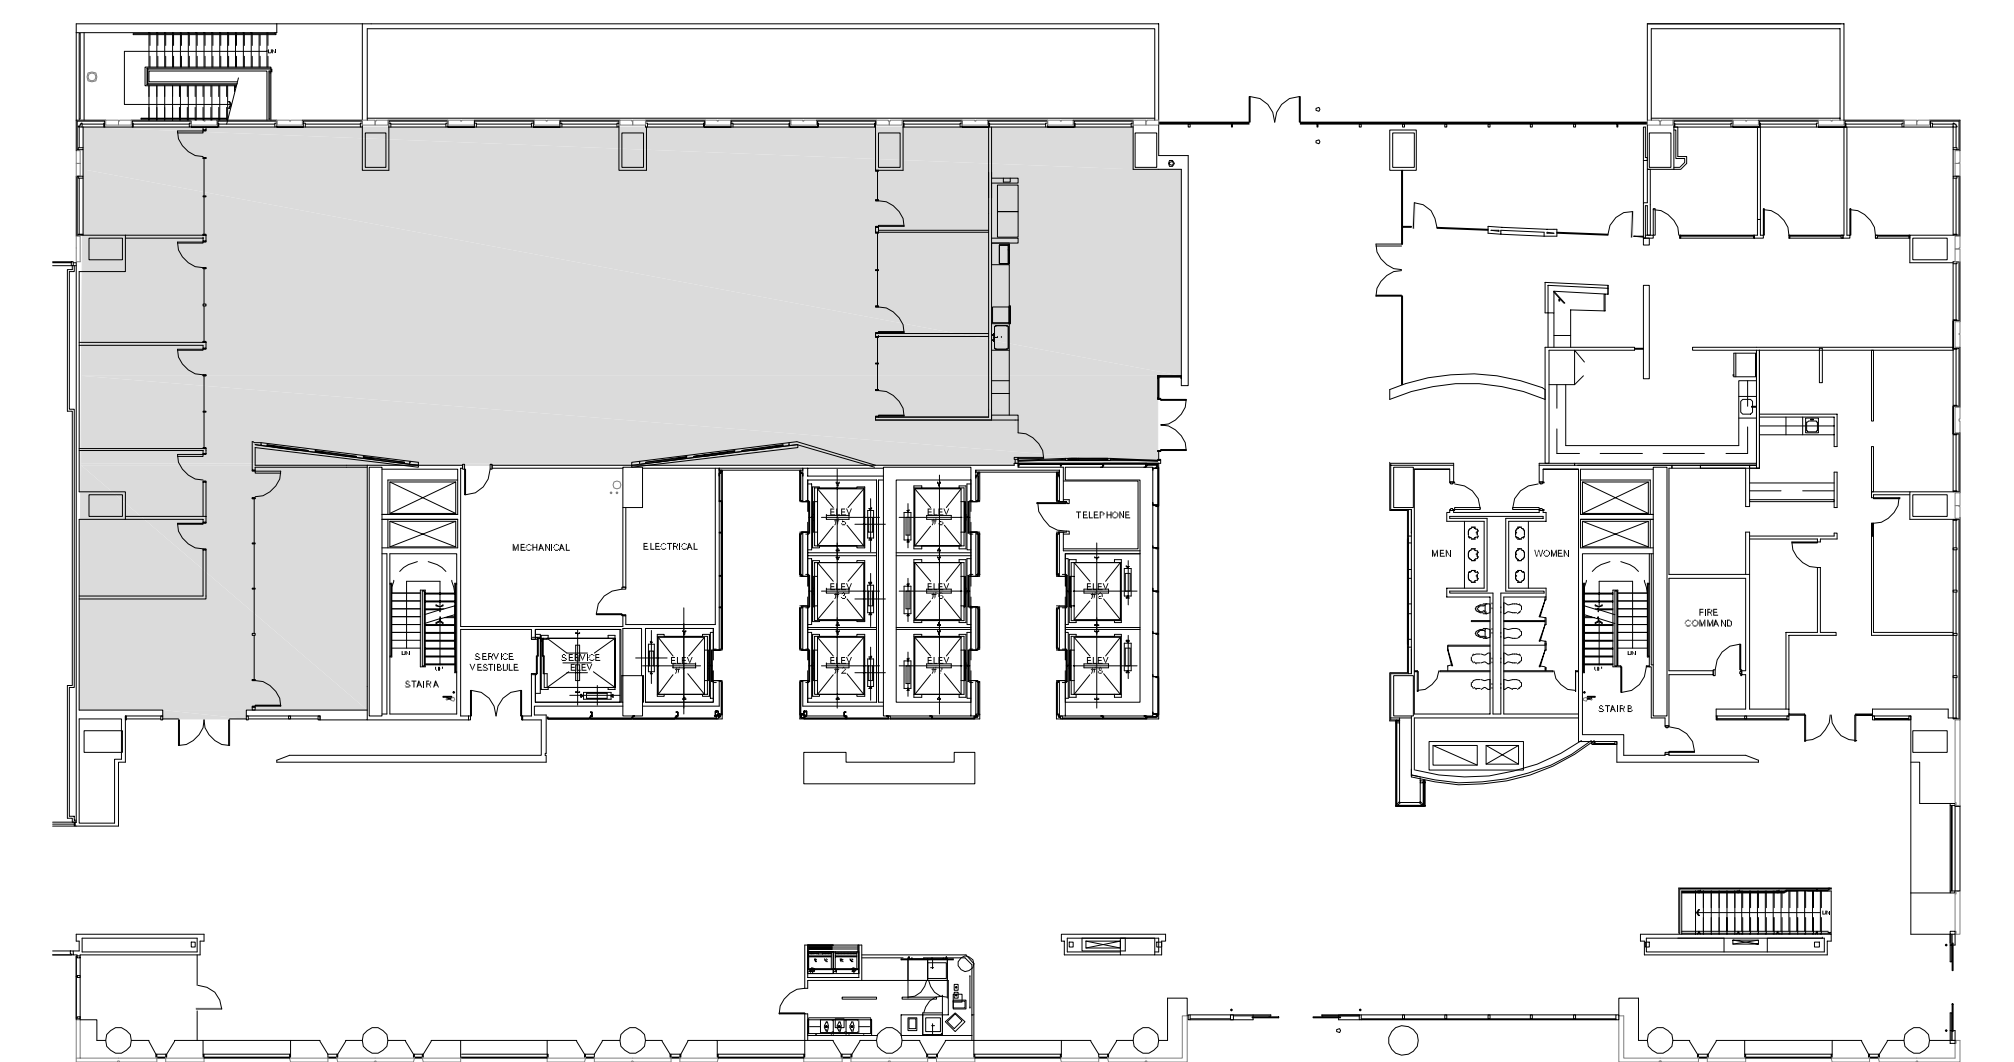

CITYWESTPLACE - BUILDING 4

SUITE 150 7,373 RSF