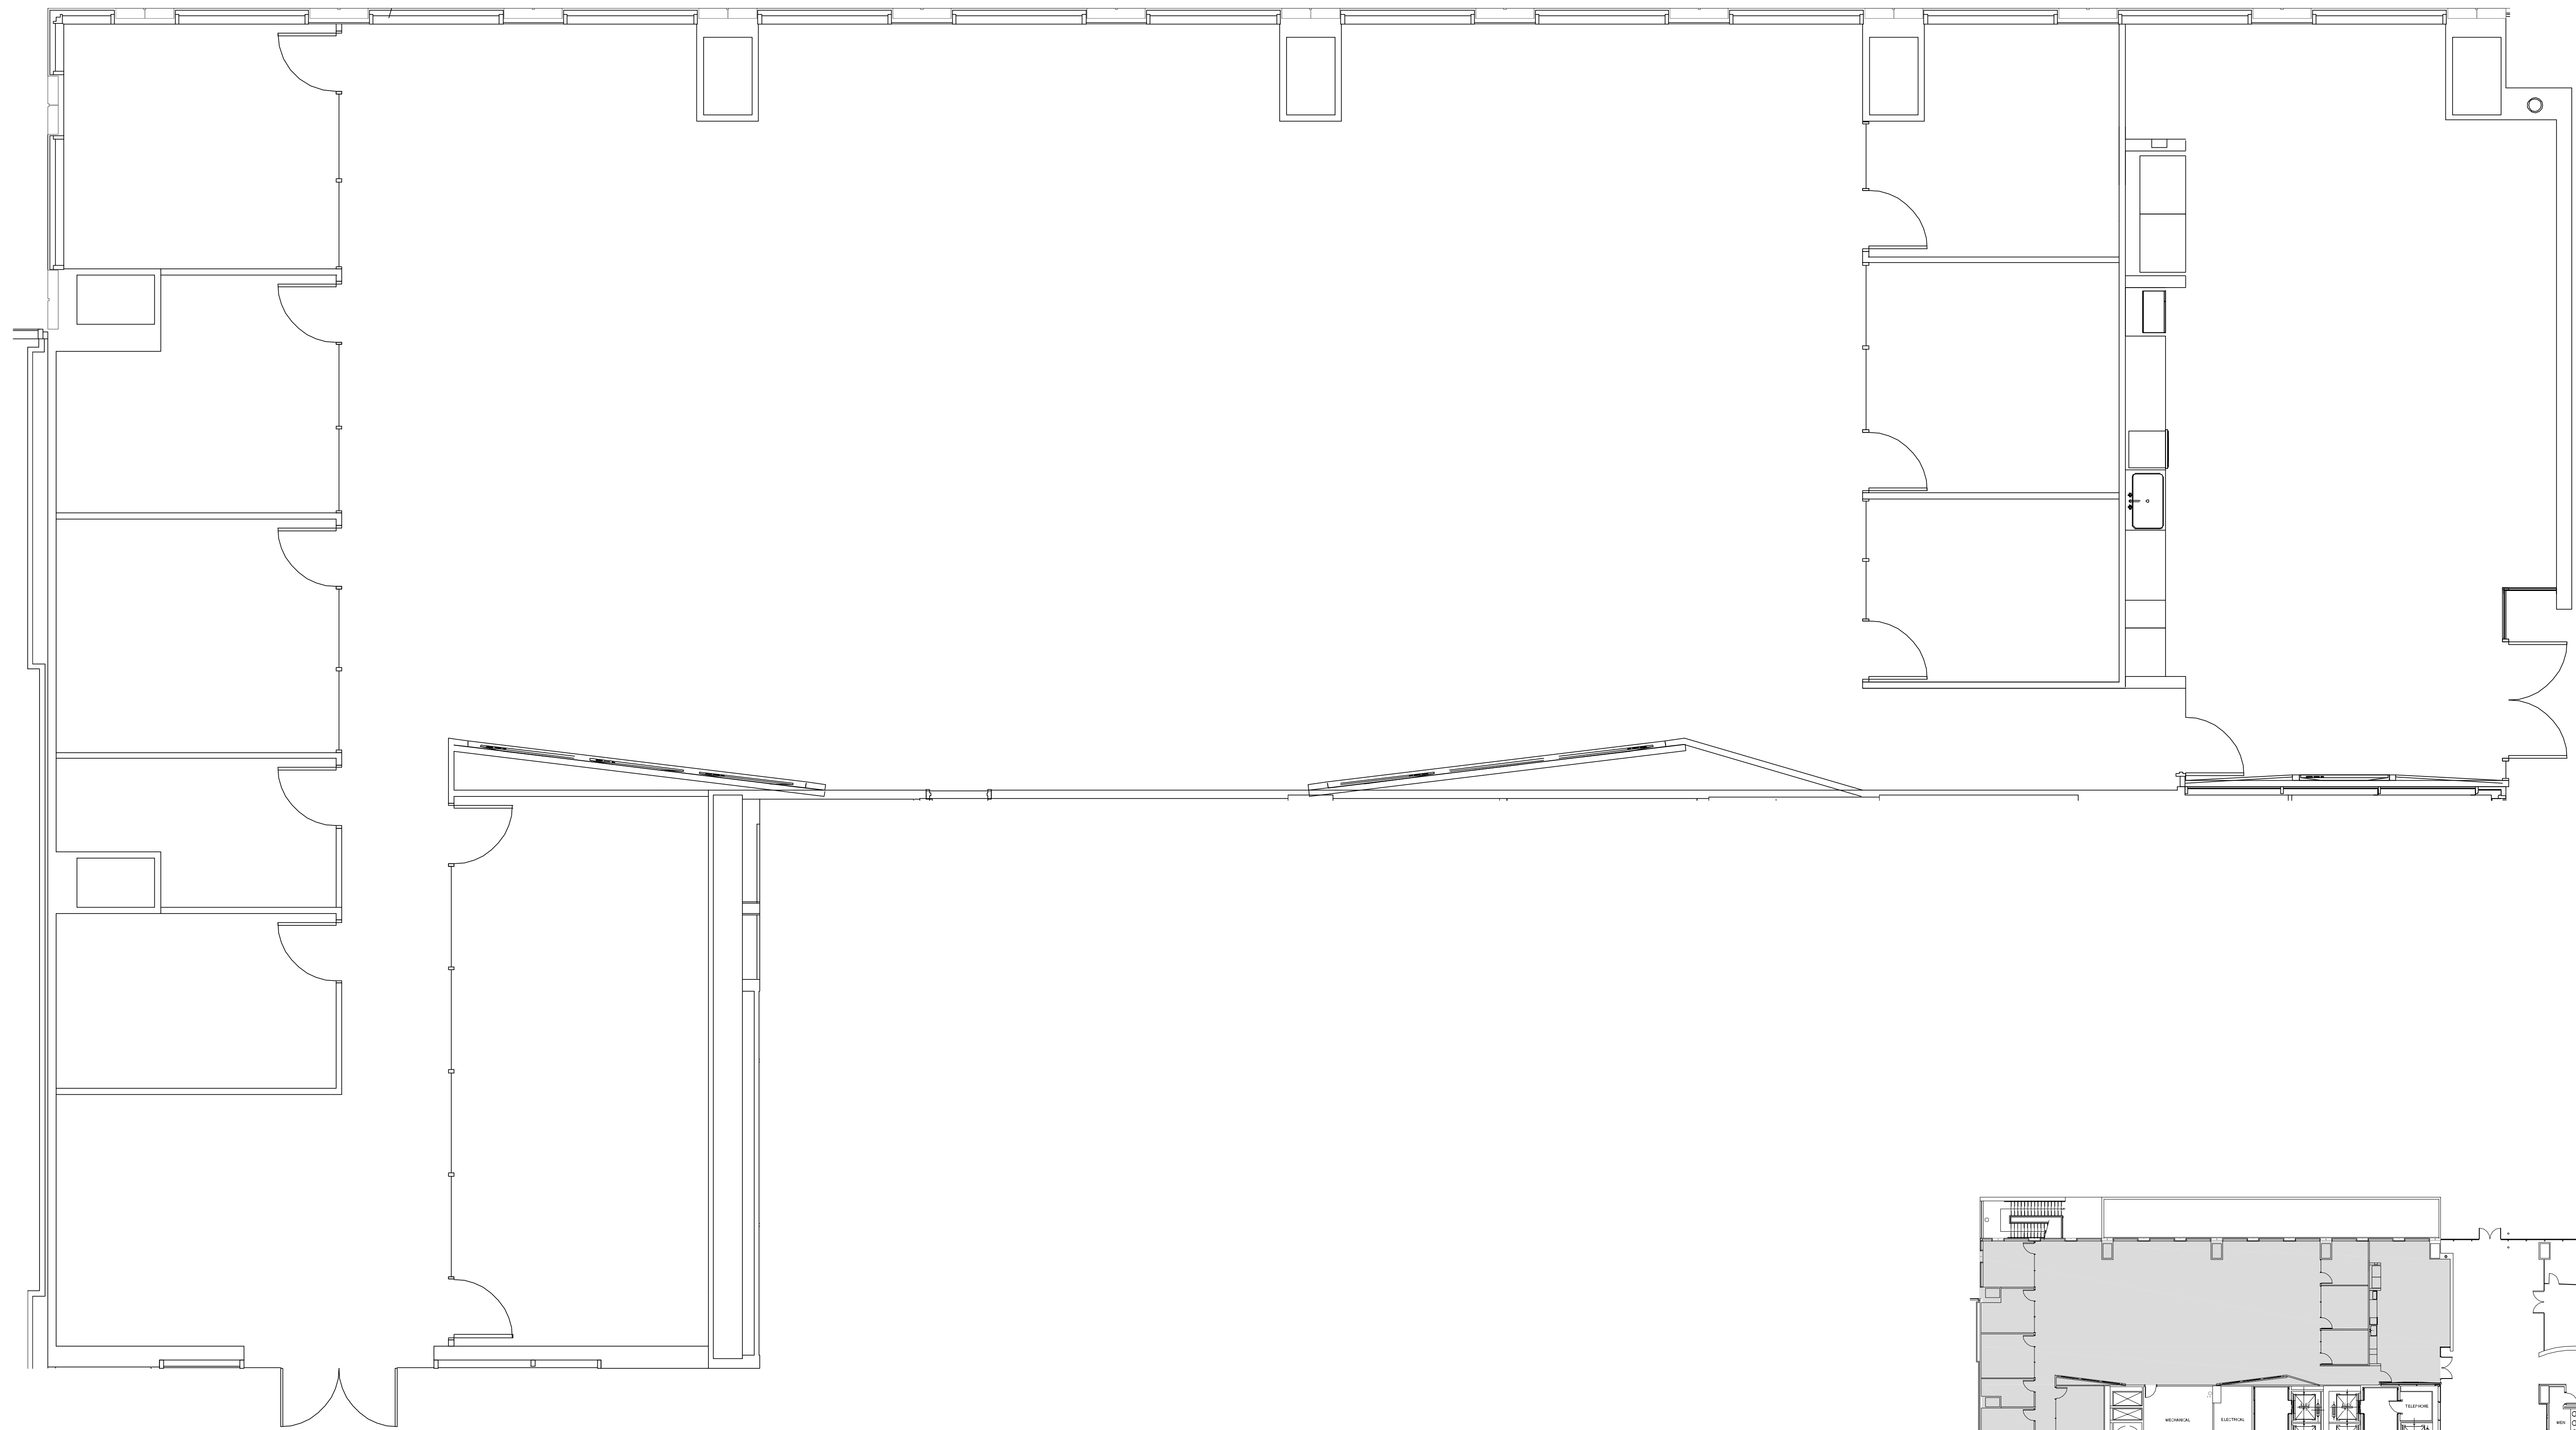

CITYWESTPLACE - BUILDING 4

SUITE 150 7,373 RSF