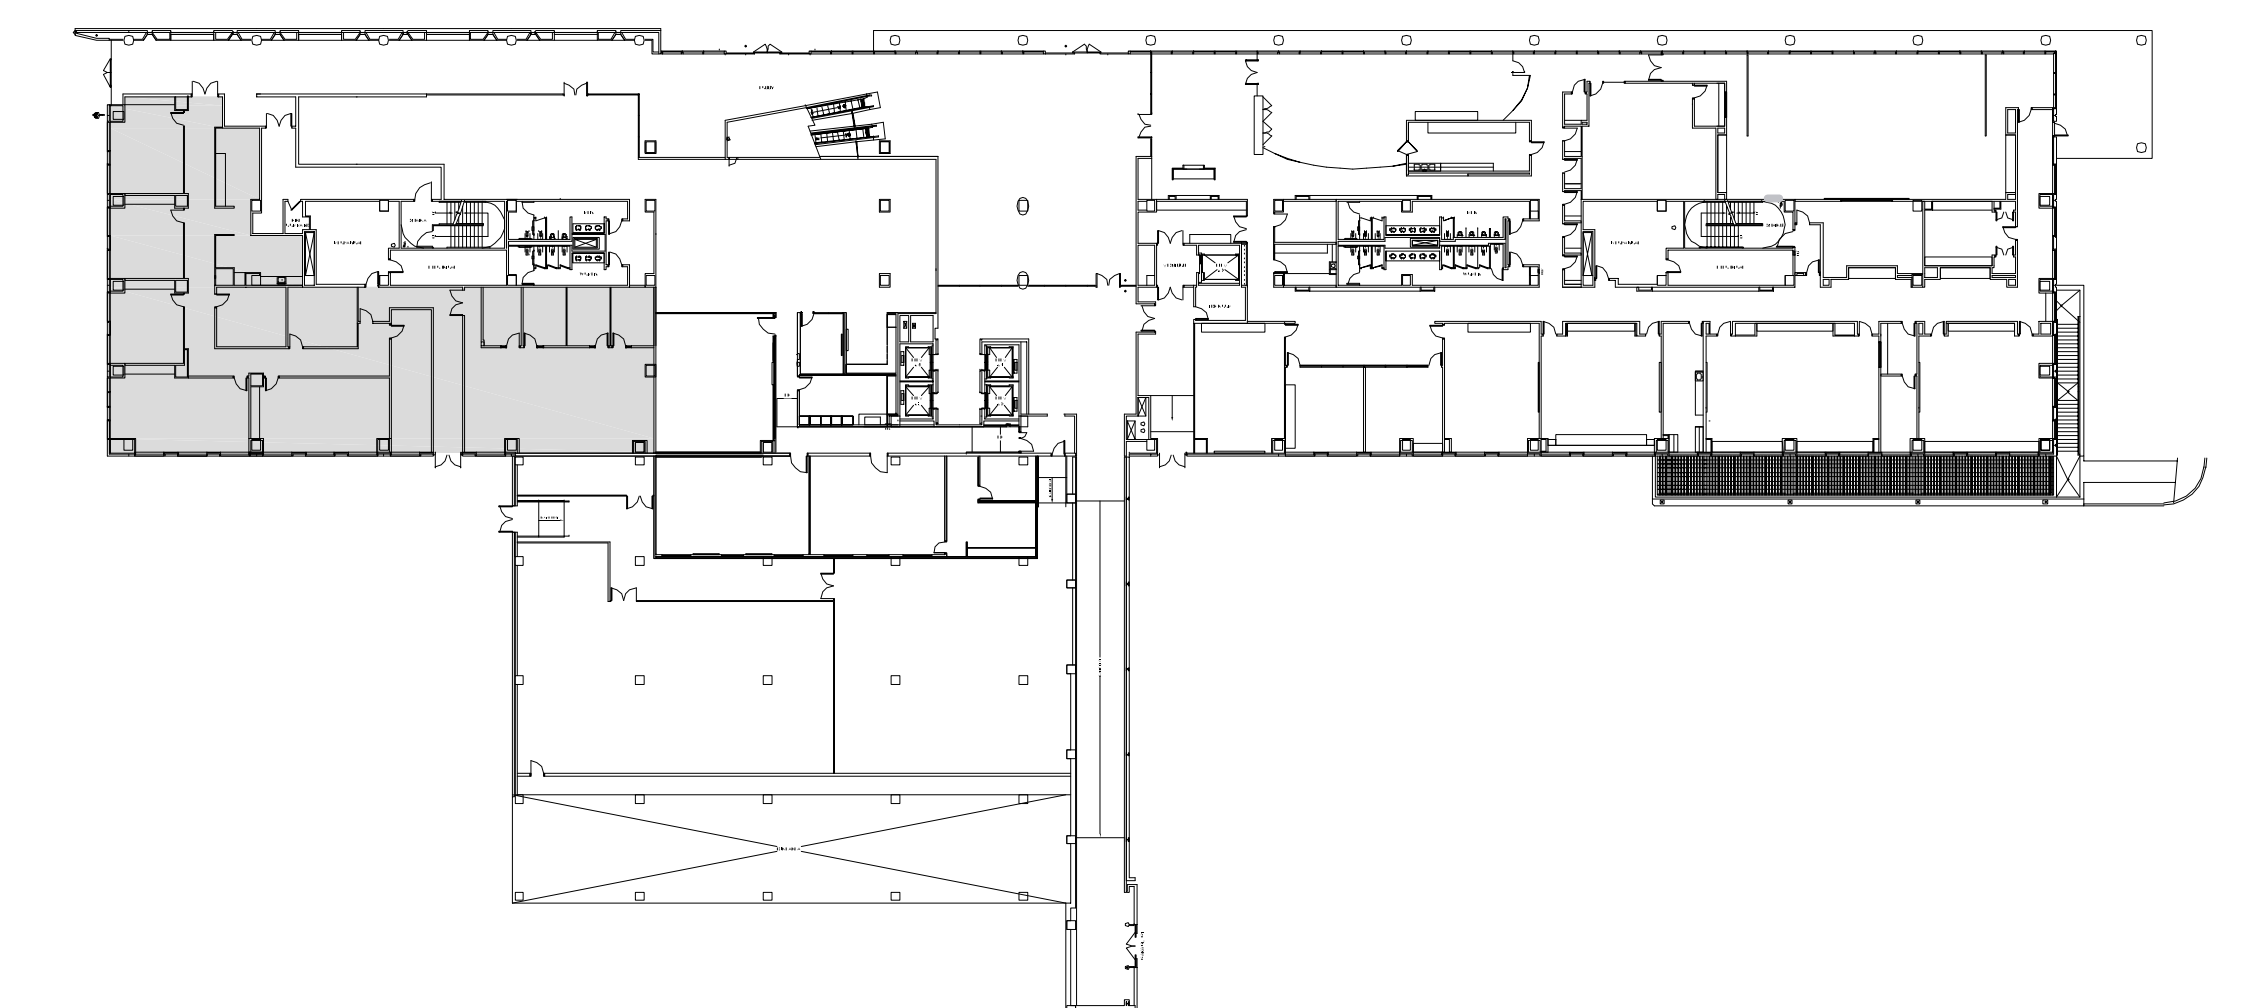

CITYWESTPLACE - BUILDING 1

SUITE 165 7,912 RSF