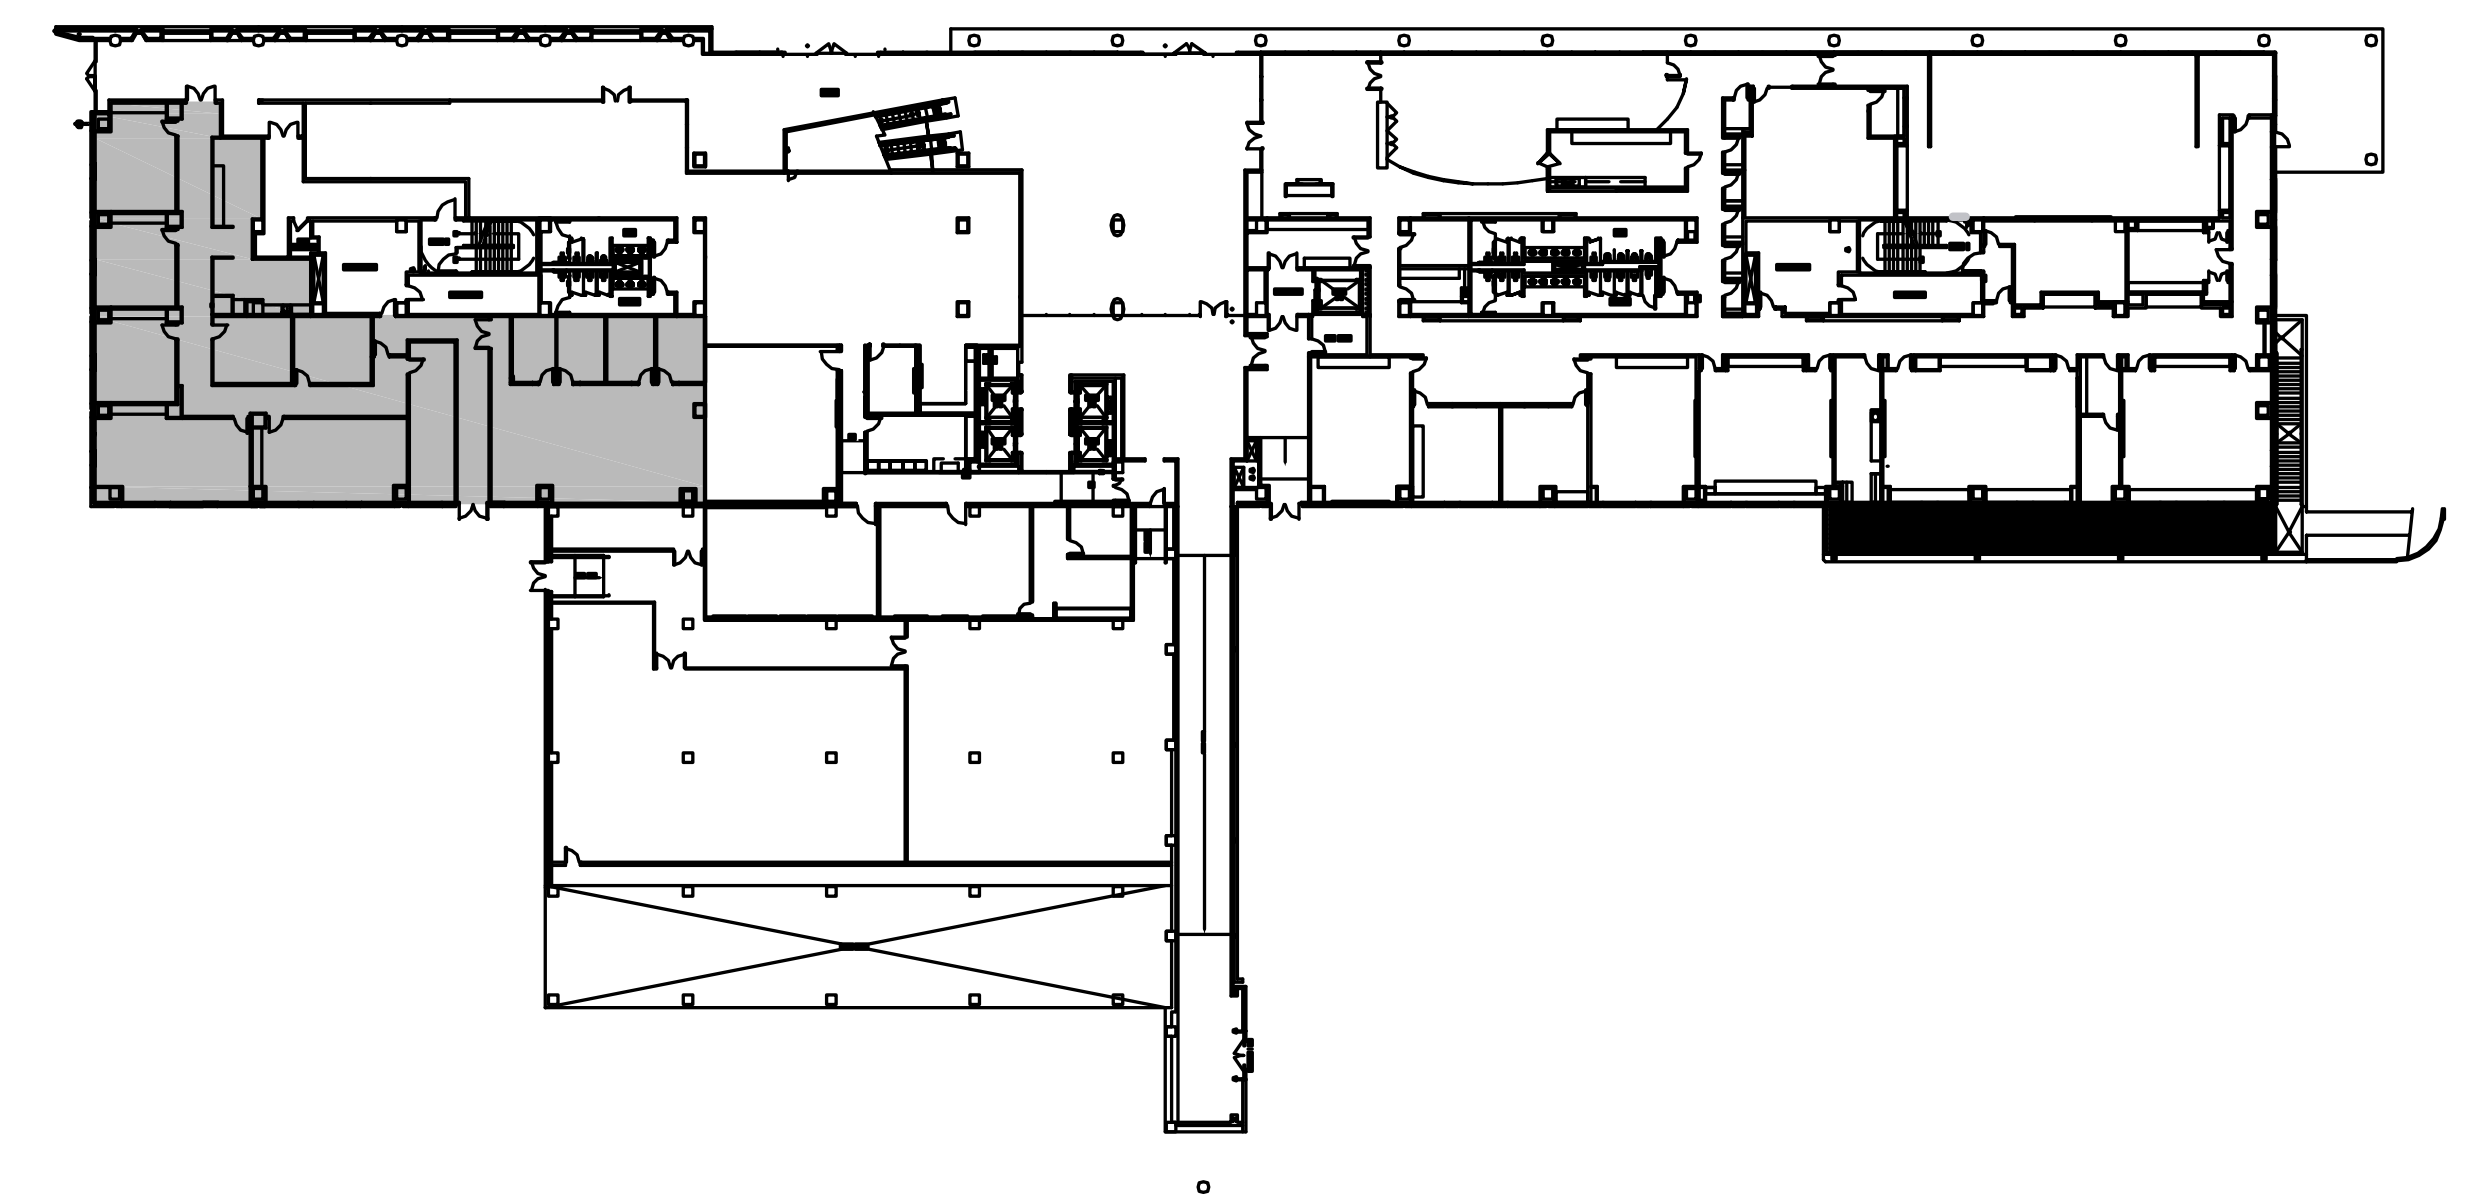

CITYWESTPLACE - BUILDING 1

SUITE 165 7,912 RSF

PARKWAY

832.308.6055 | pky.com

NORTH