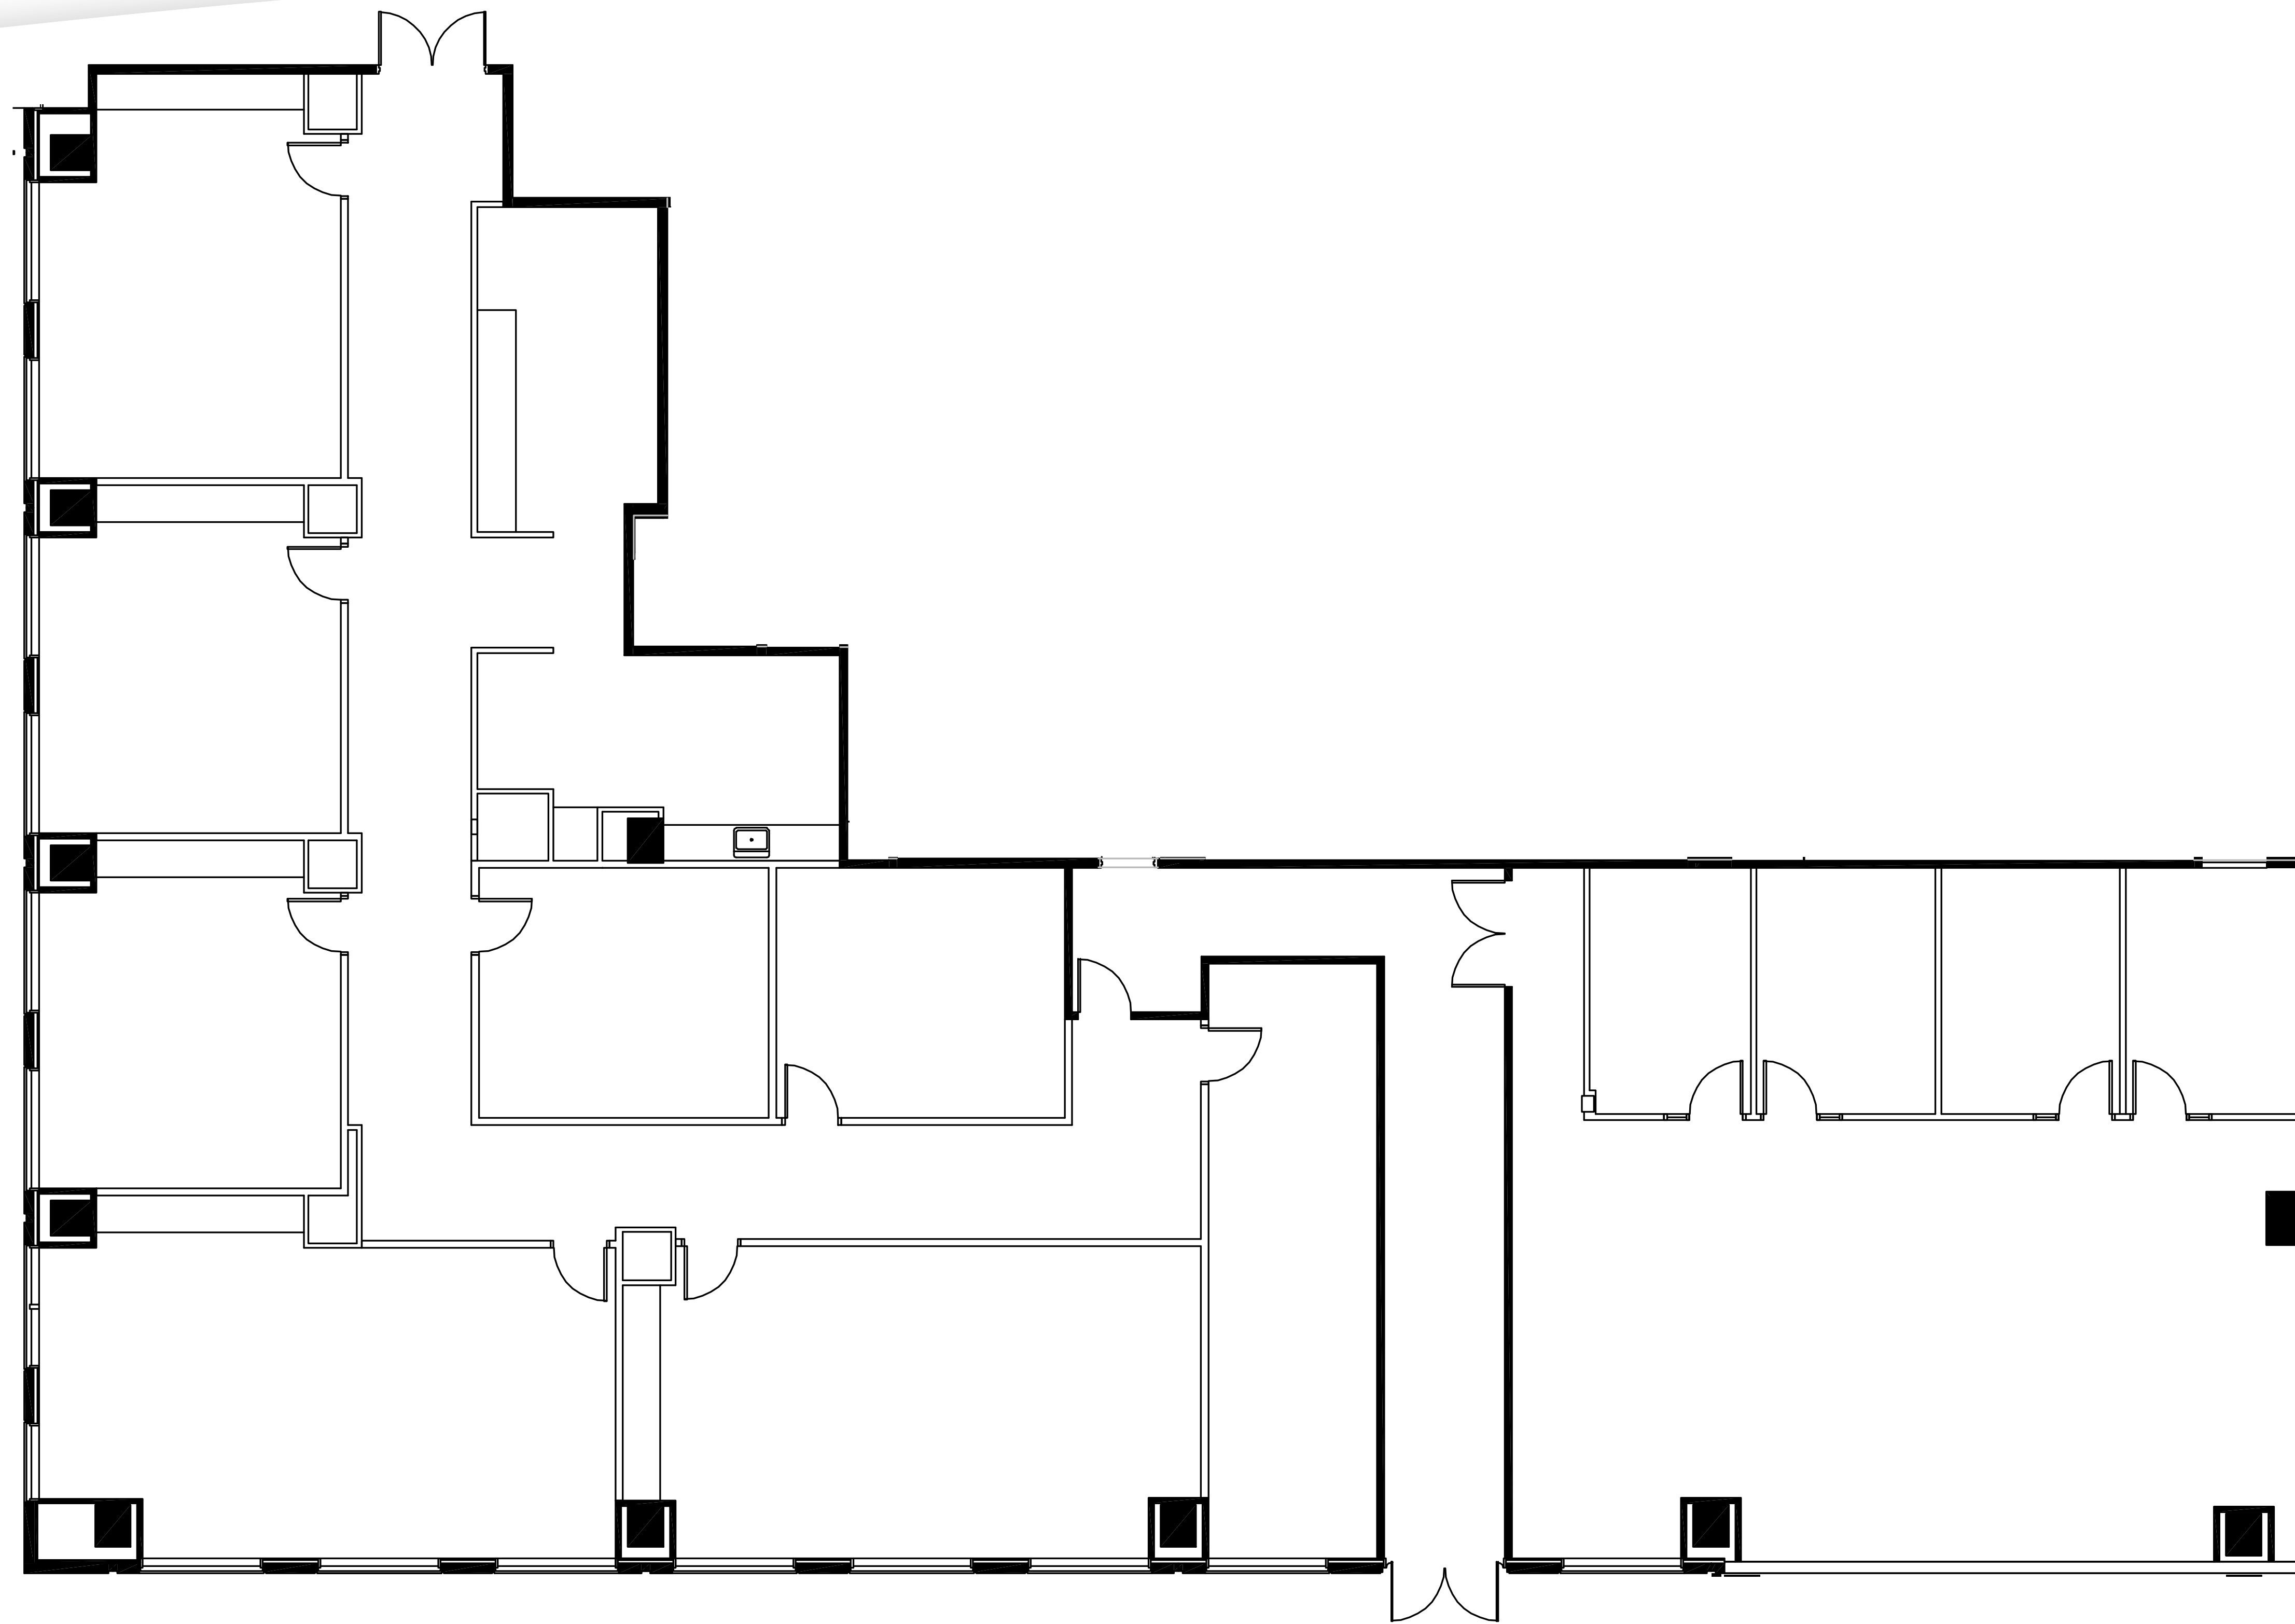

CITYWESTPLACE - BUILDING 1

SUITE 165 7,912 RSF

PARKWAY

832.308.6055 | pky.com

NORTH