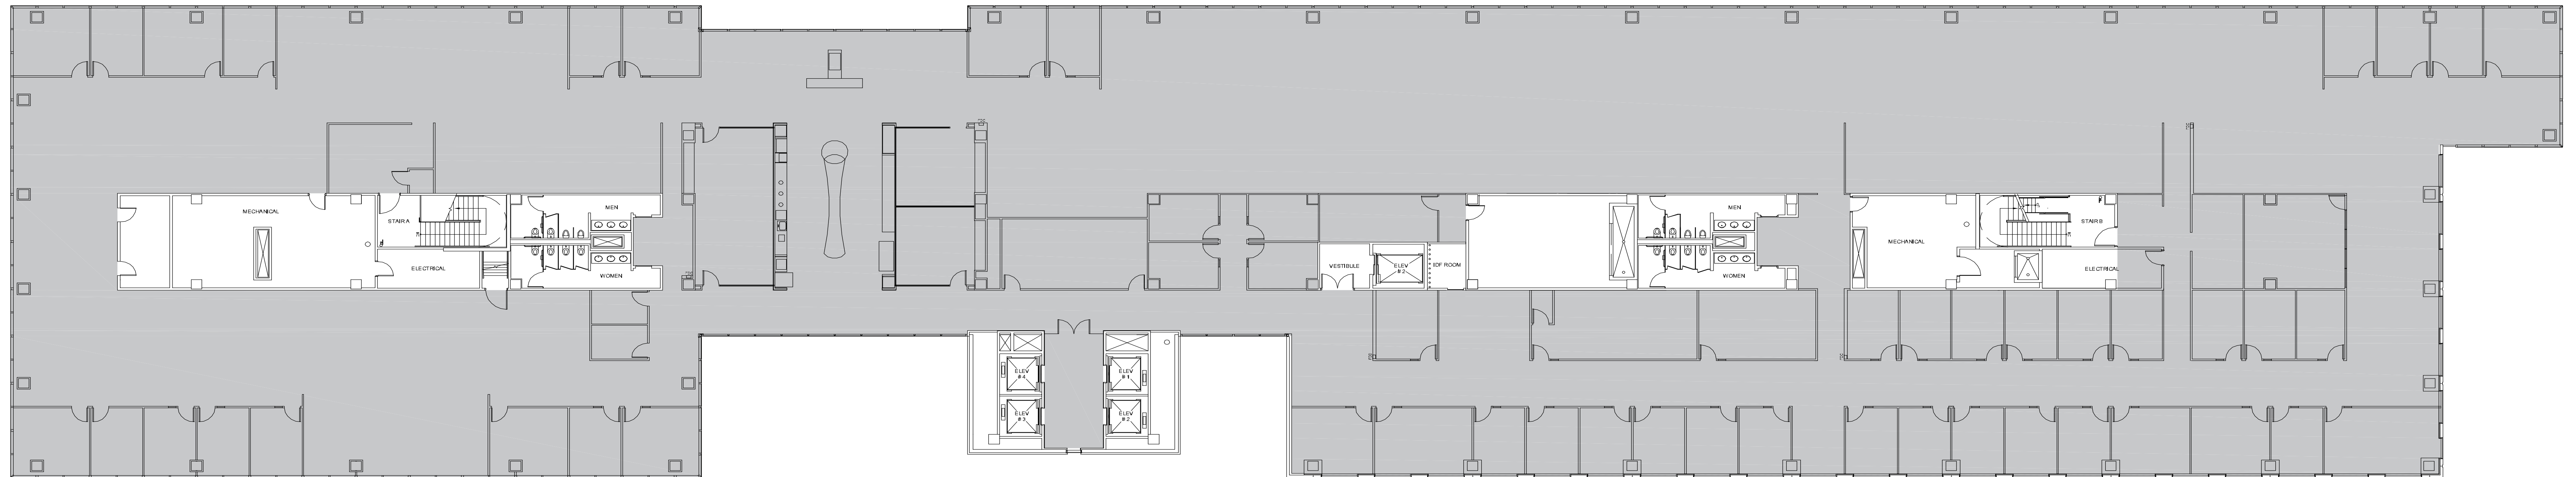

CITYWESTPLACE - BUILDING 1

SUITE 600 45,755 RSF

Owned & Operated by  PARKWAY 832.308.6055 | pky.com