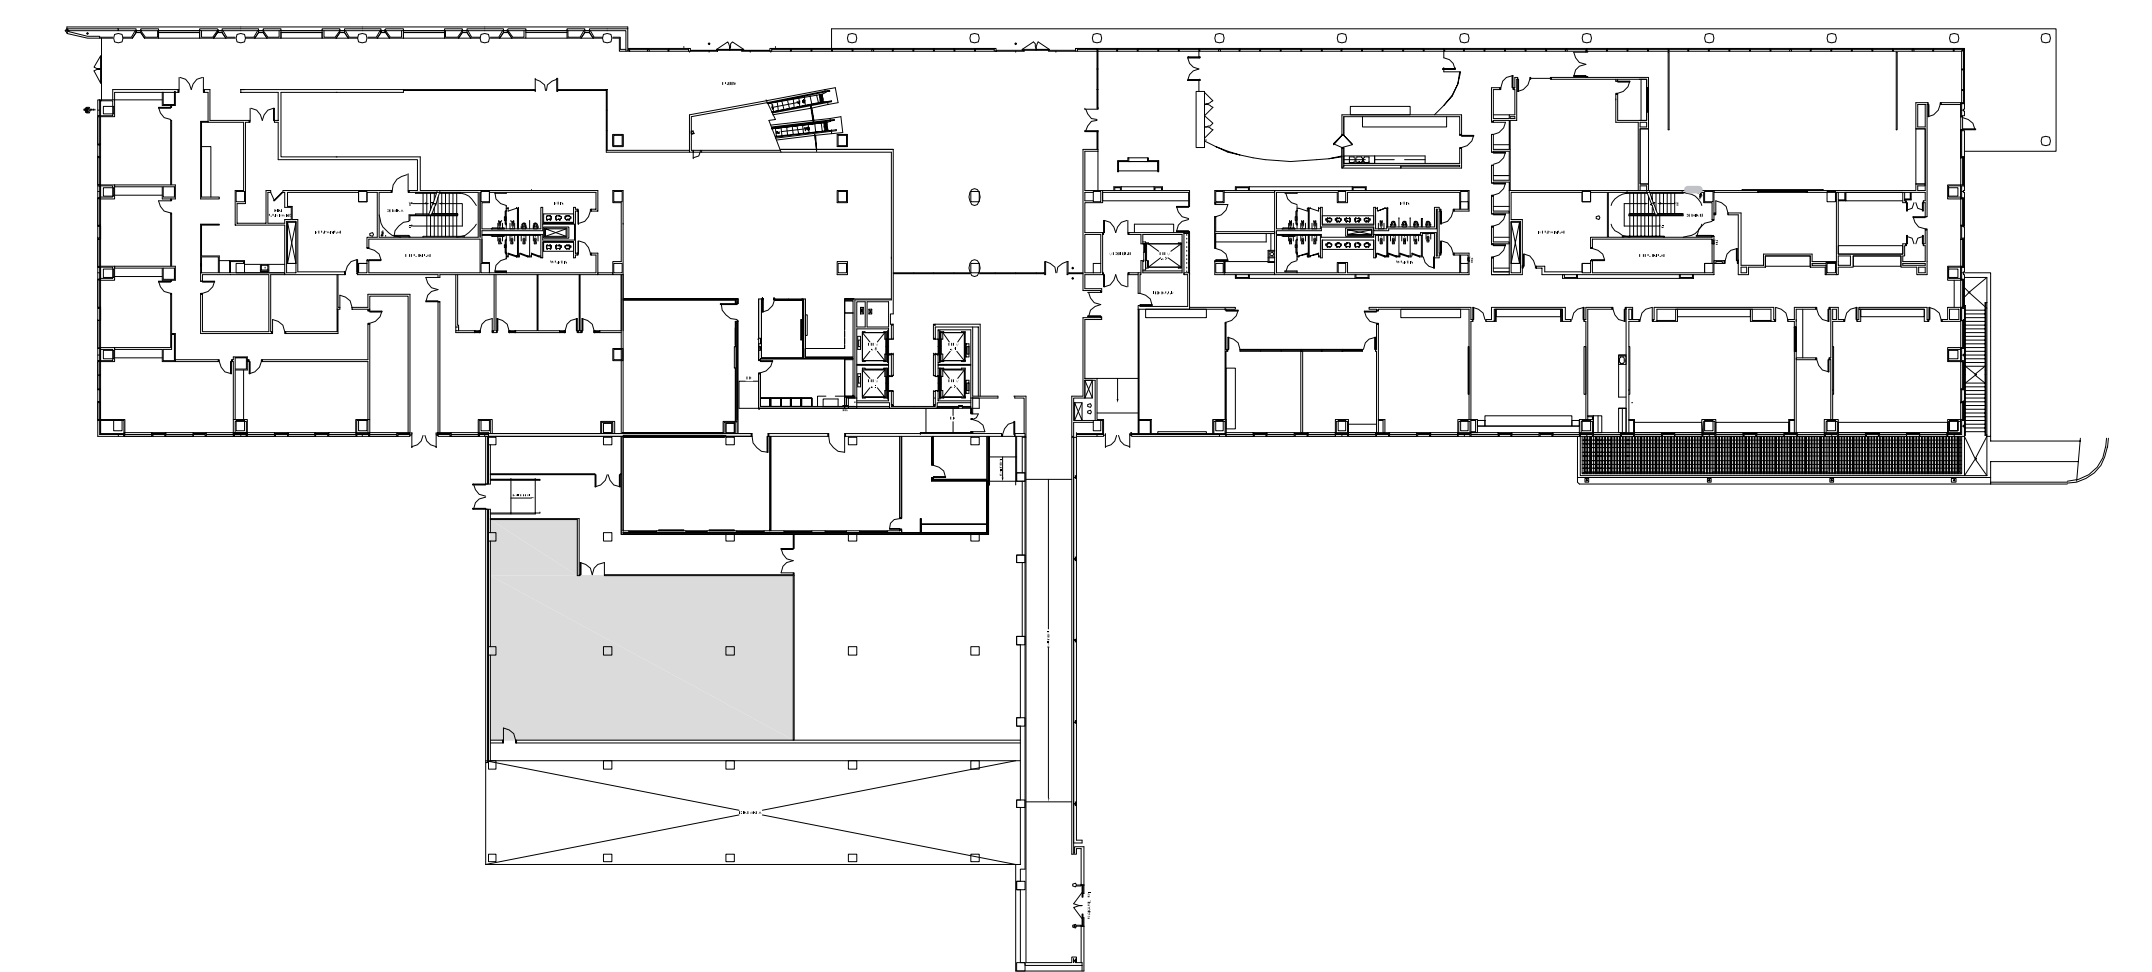

# CITYWESTPLACE - BUILDING 1

SUITE 175 4,500 RSF