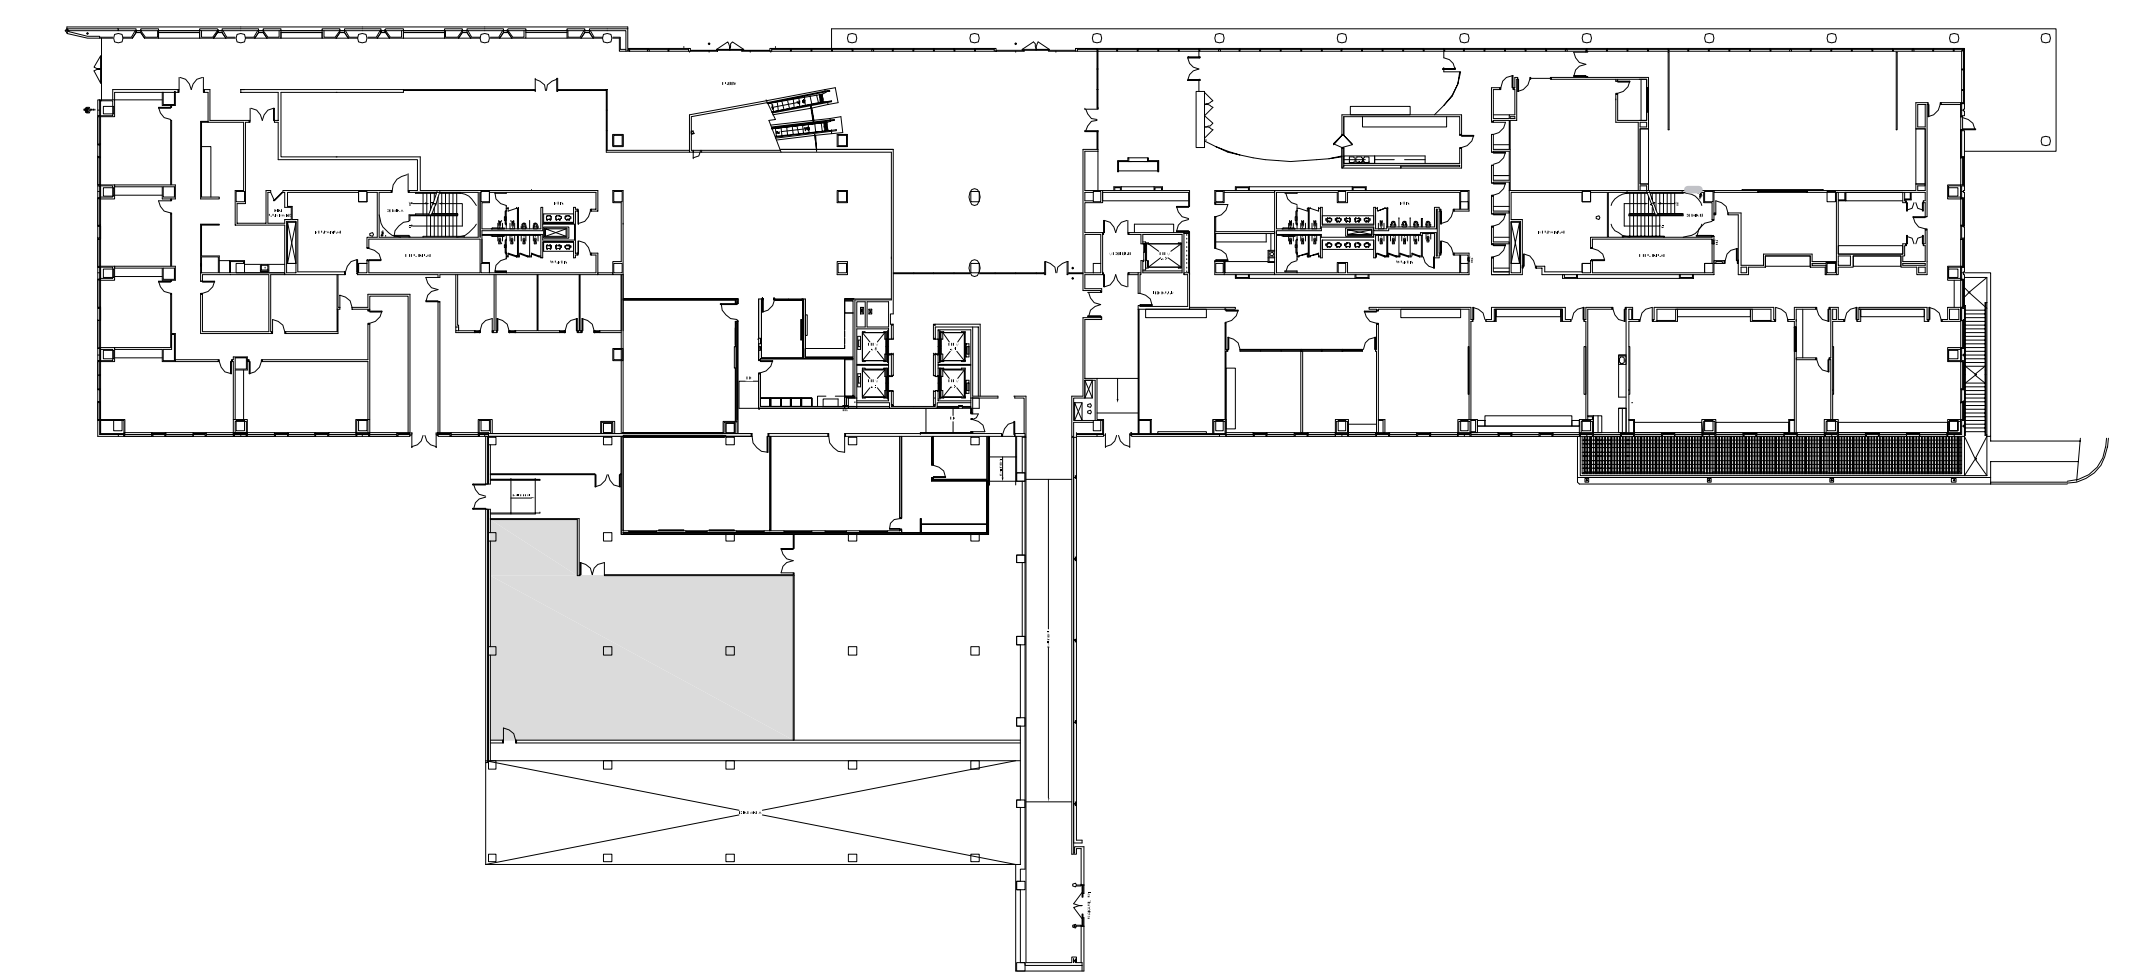

CITYWESTPLACE - BUILDING 1

SUITE 175 4,500 RSF