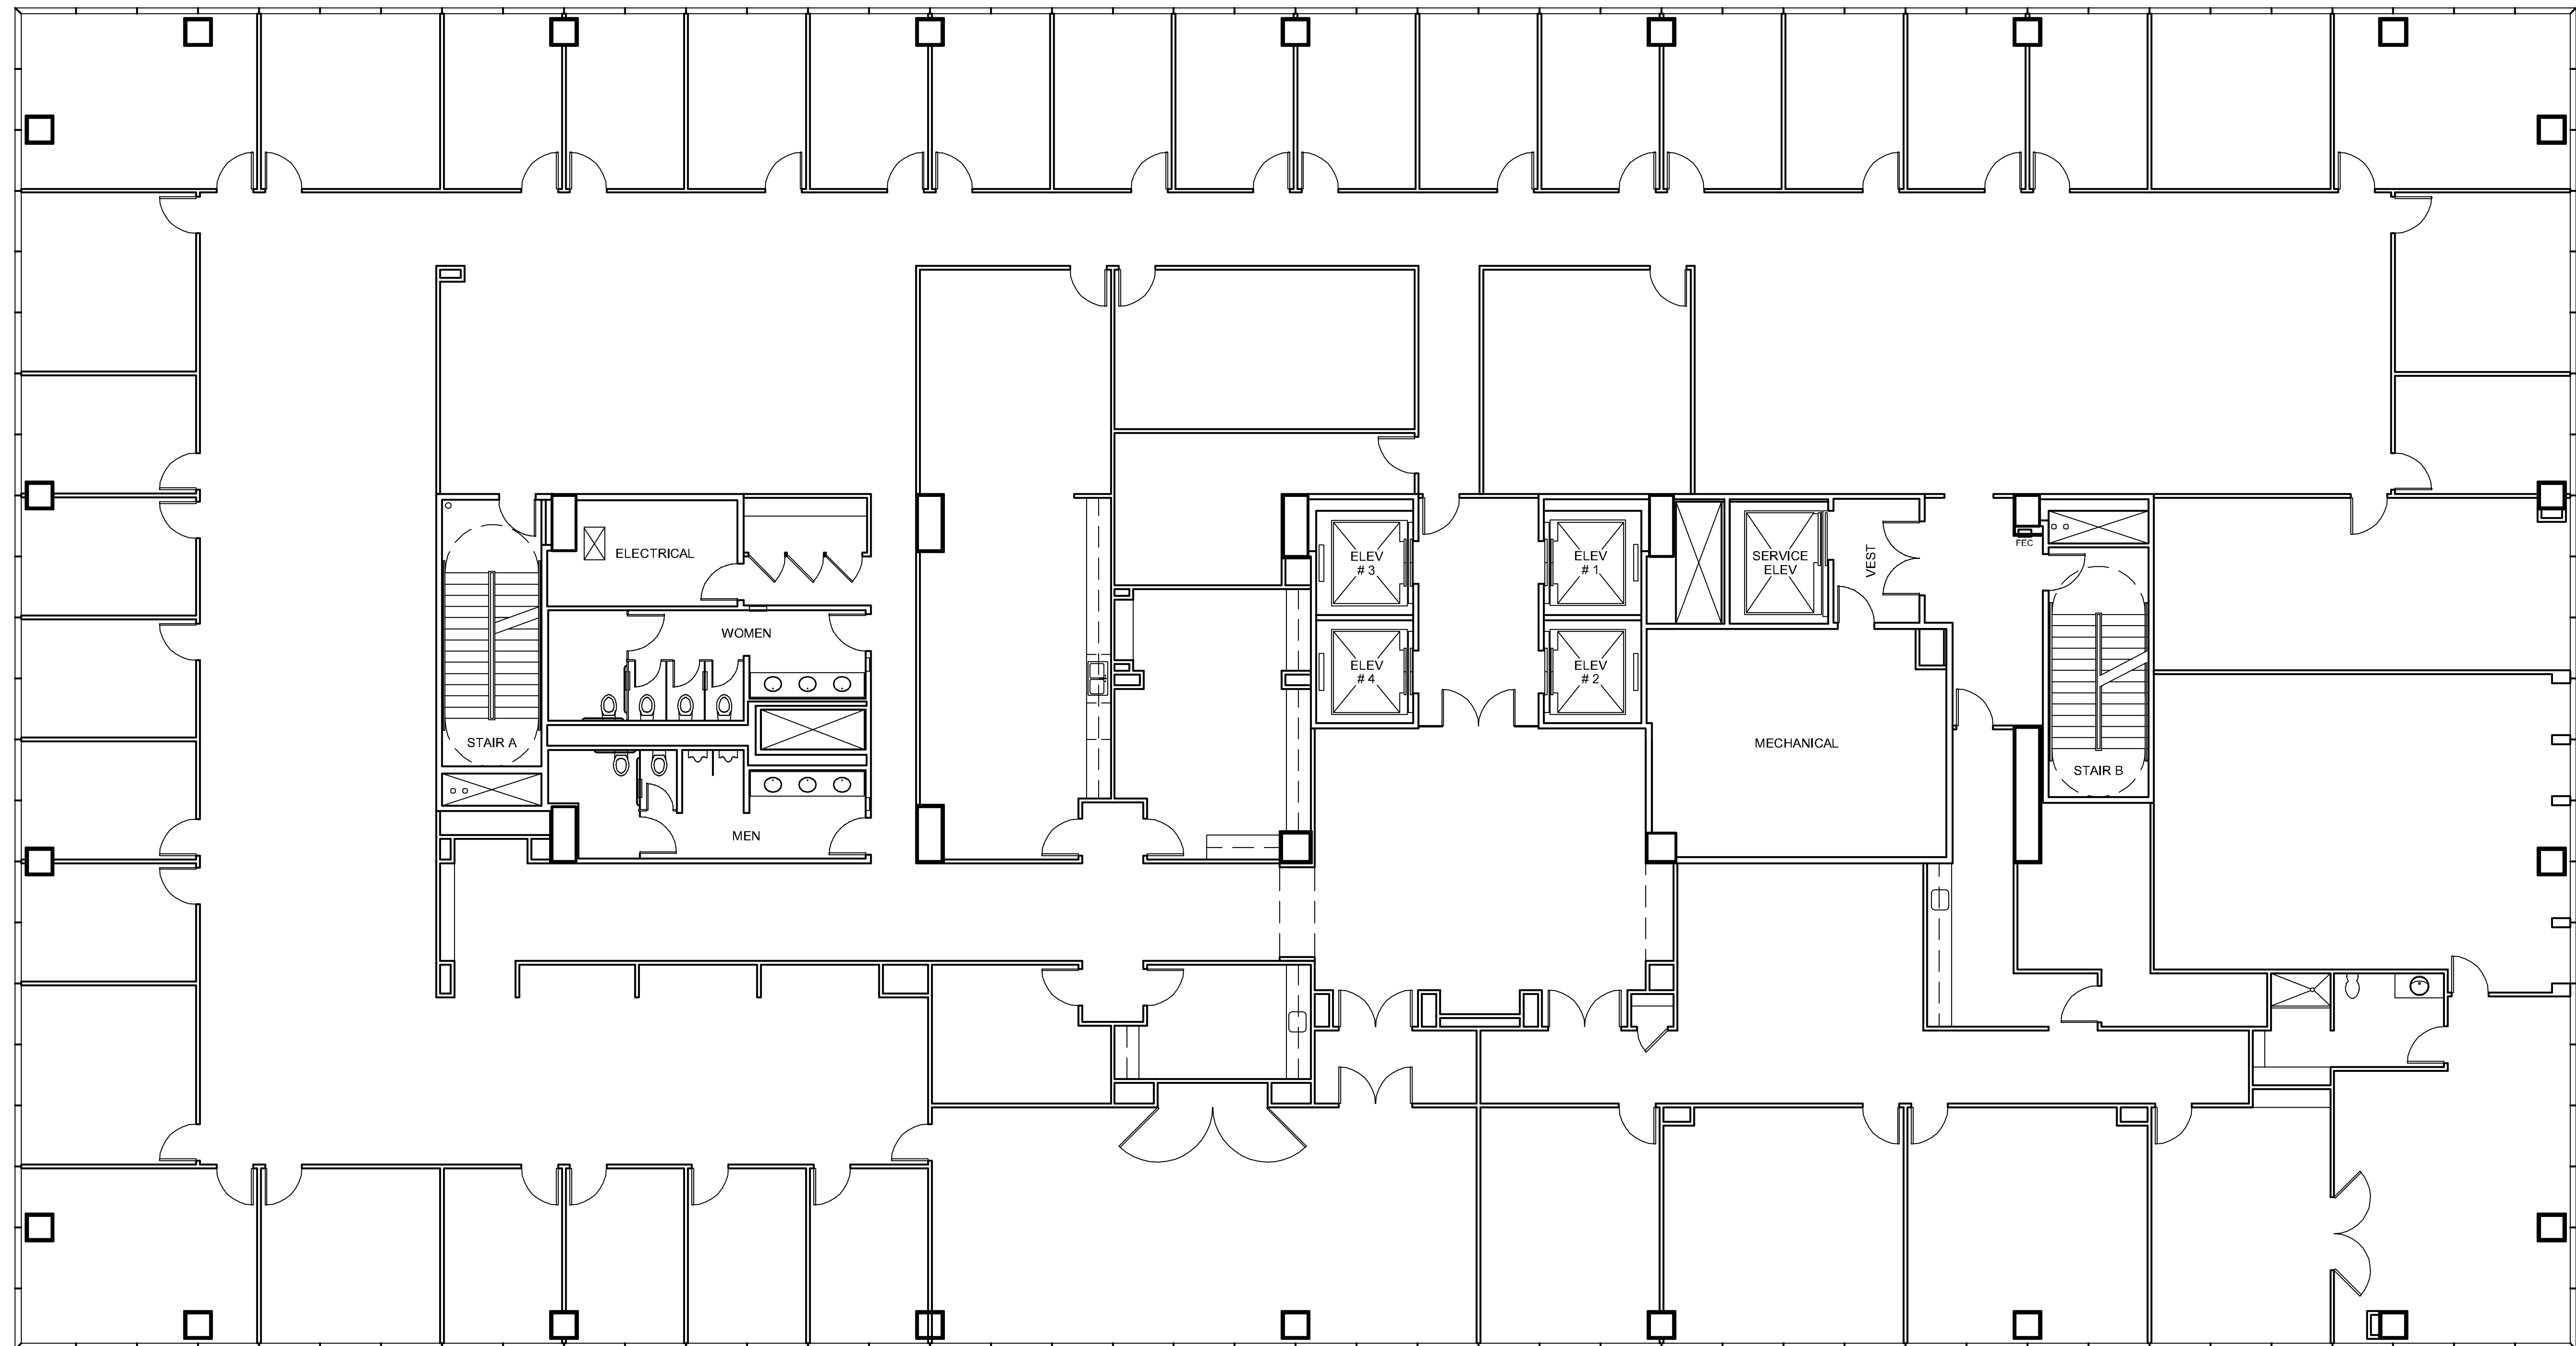

CITYWESTPLACE - BUILDING 3

SUITE 500 23,109 RSF

NORTH