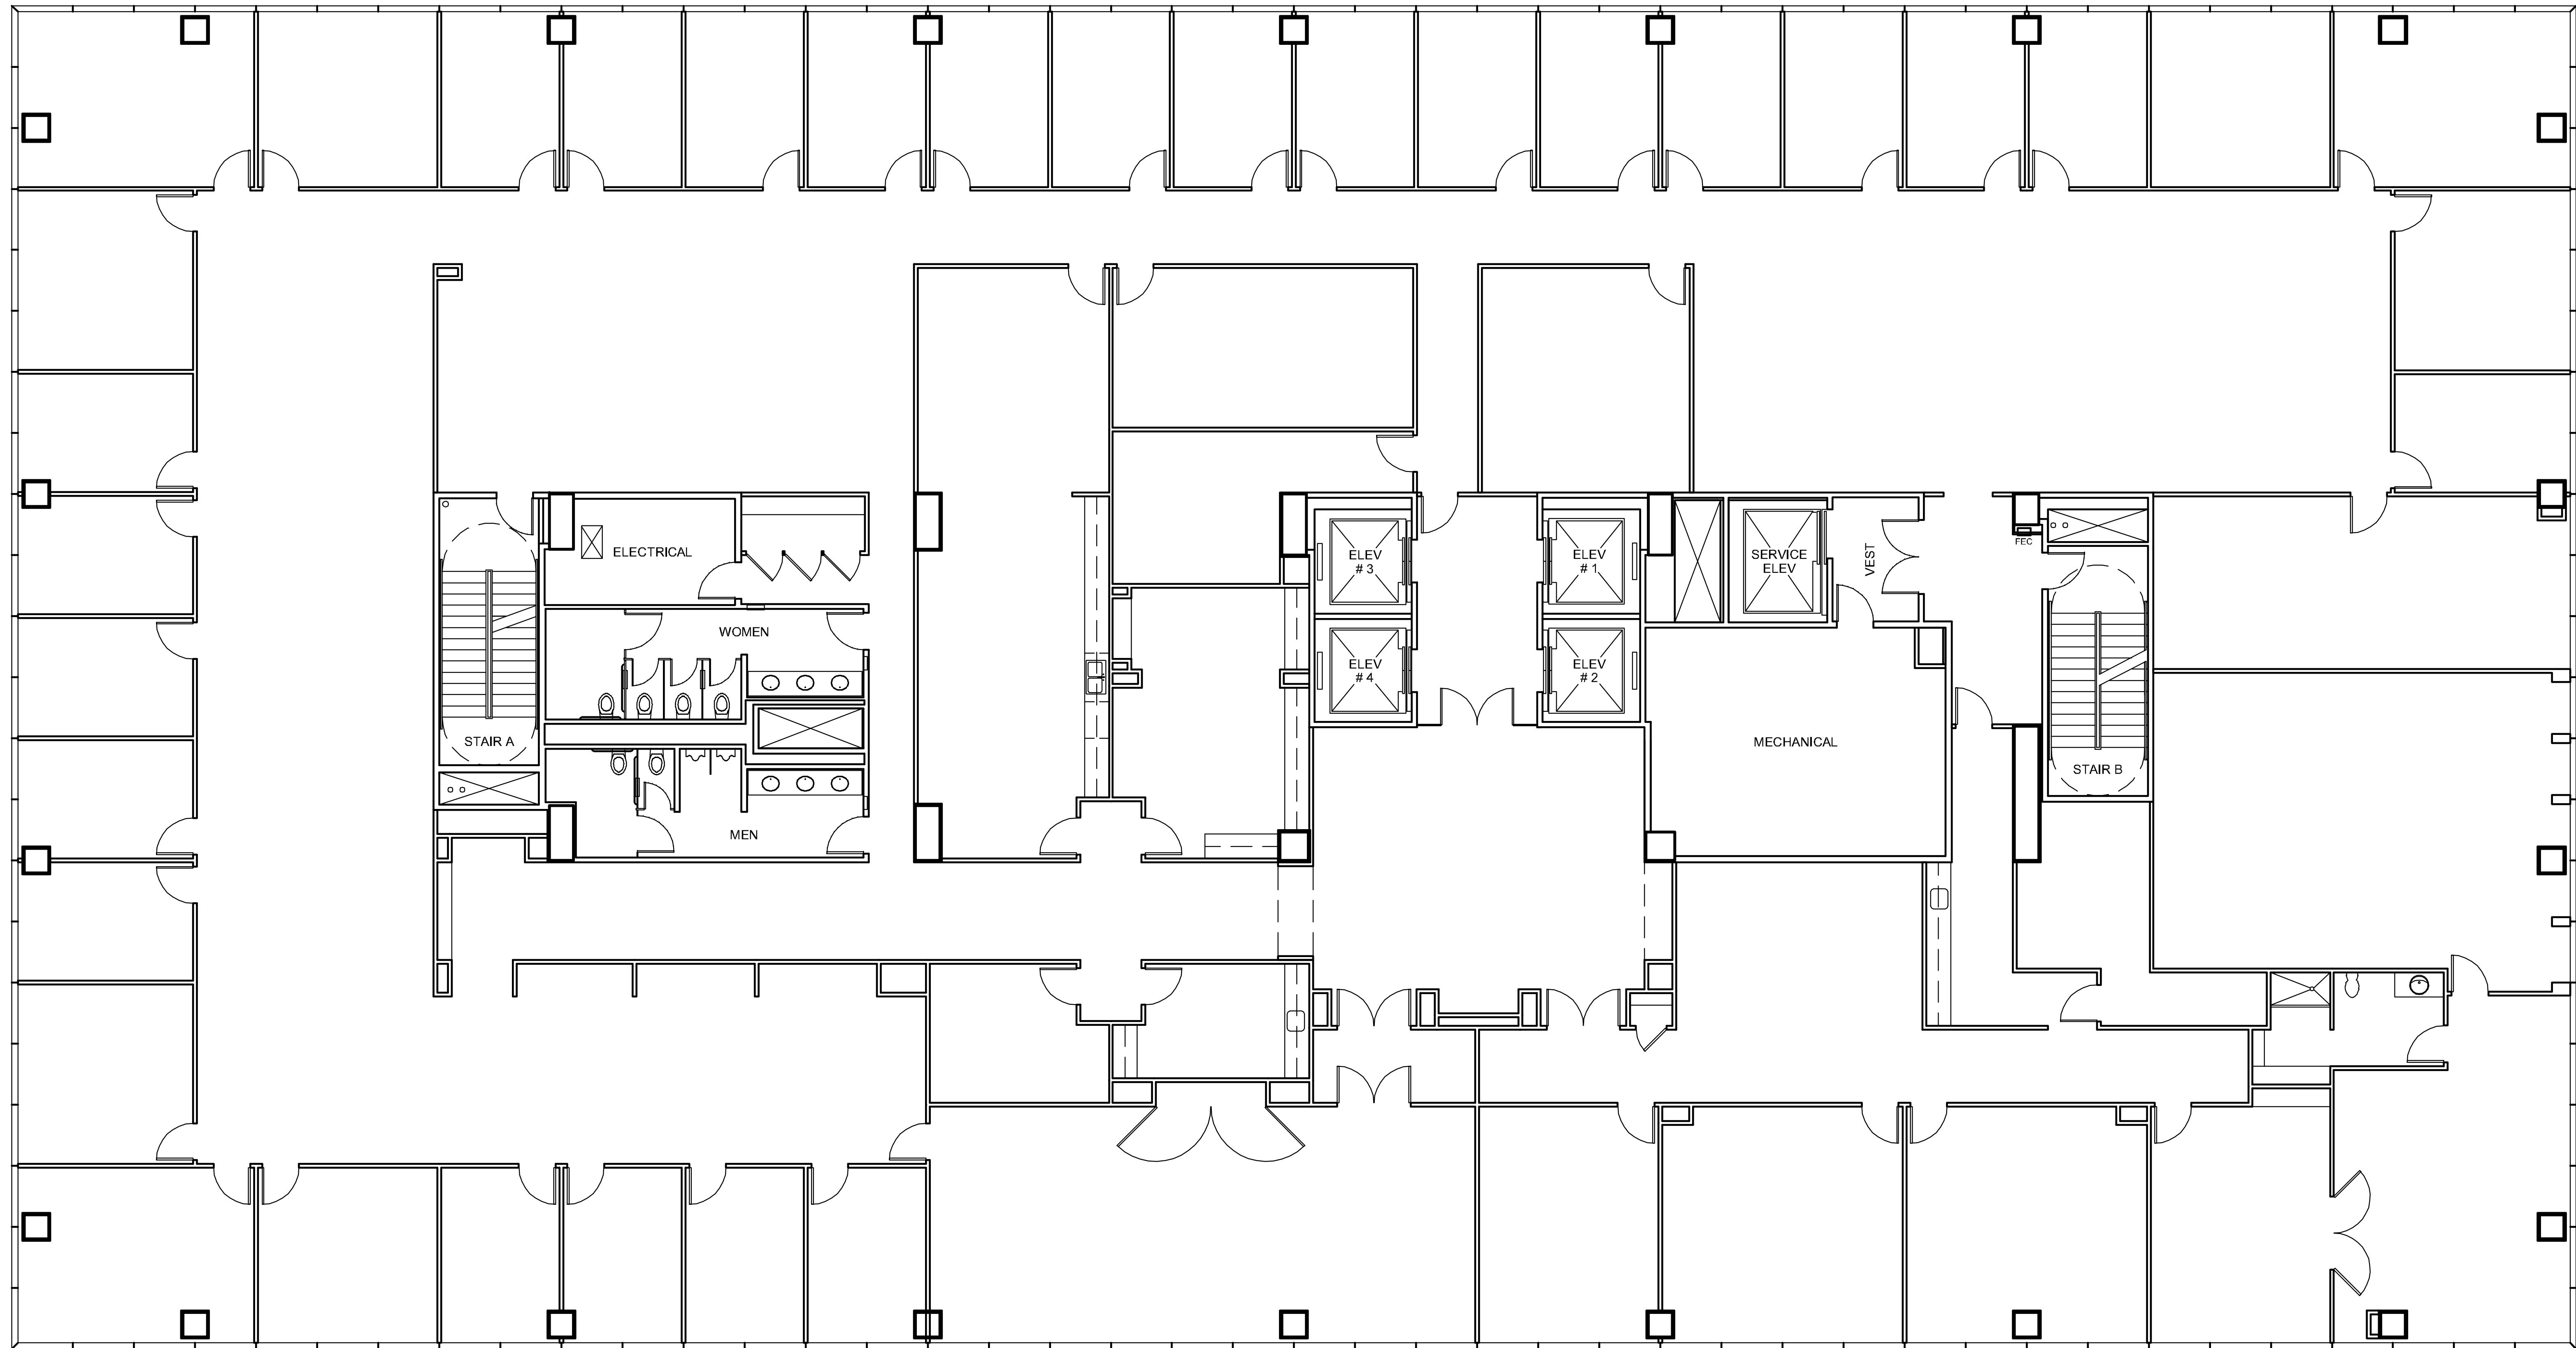

# CITYWESTPLACE - BUILDING 3

SUITE 500 23,109 RSF