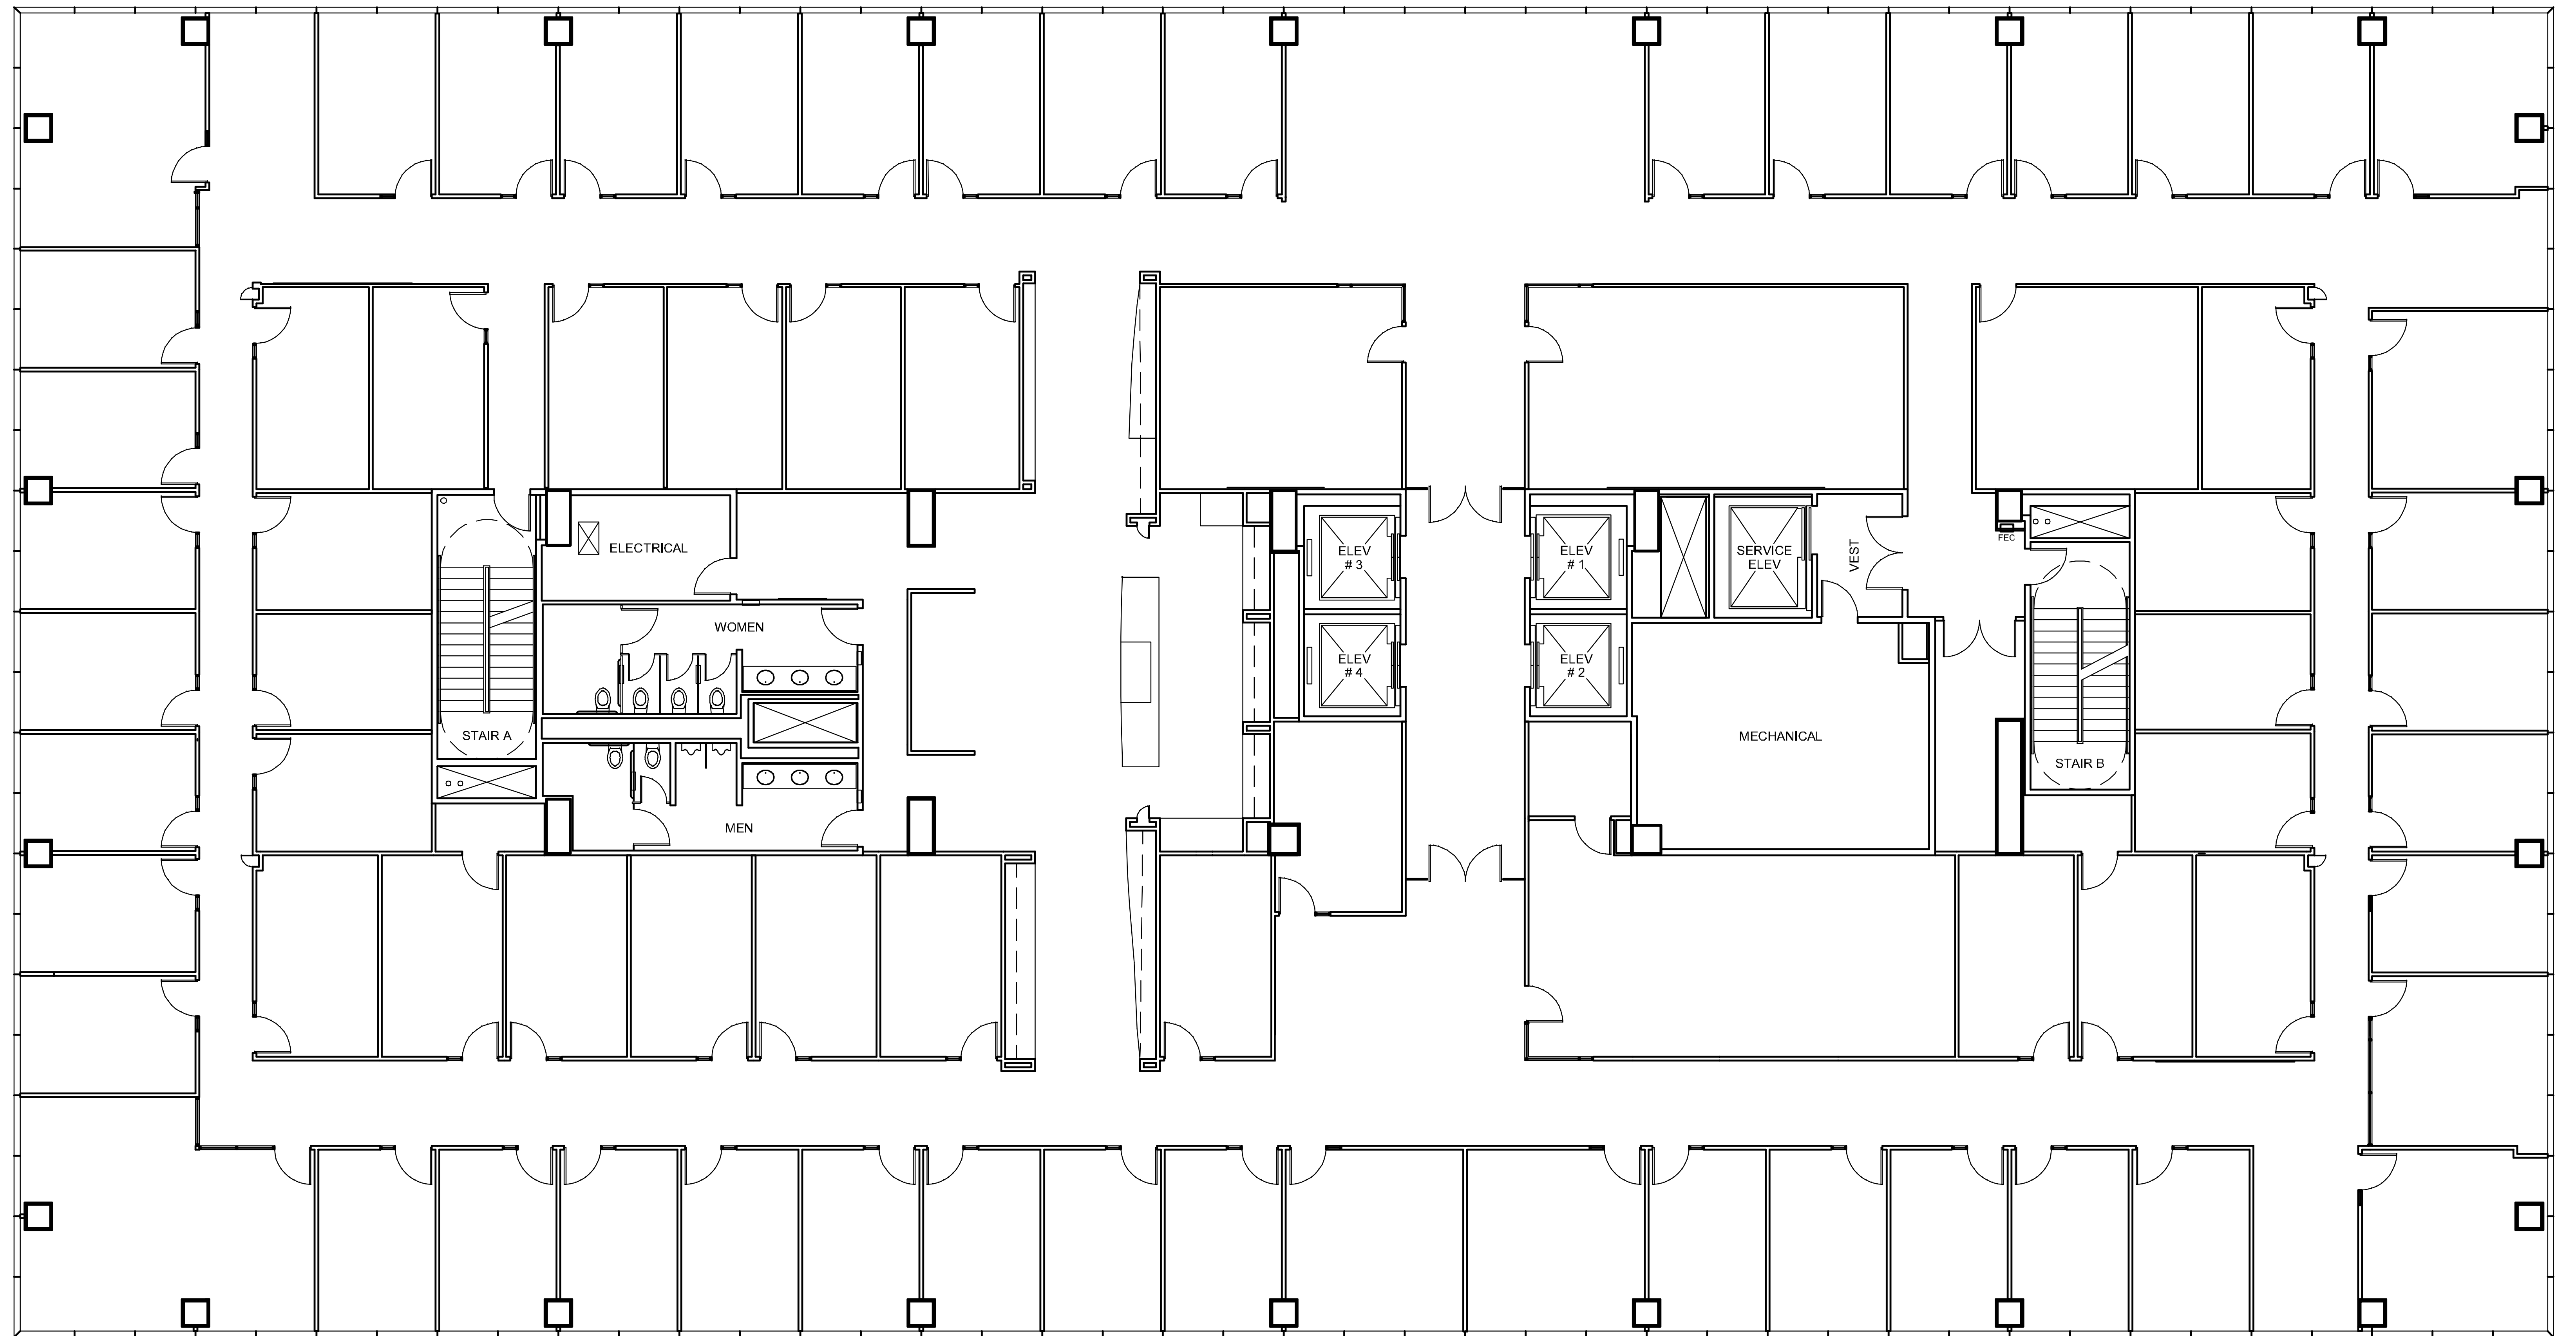

CITYWESTPLACE - BUILDING 3

SUITE 400 23,109 RSF