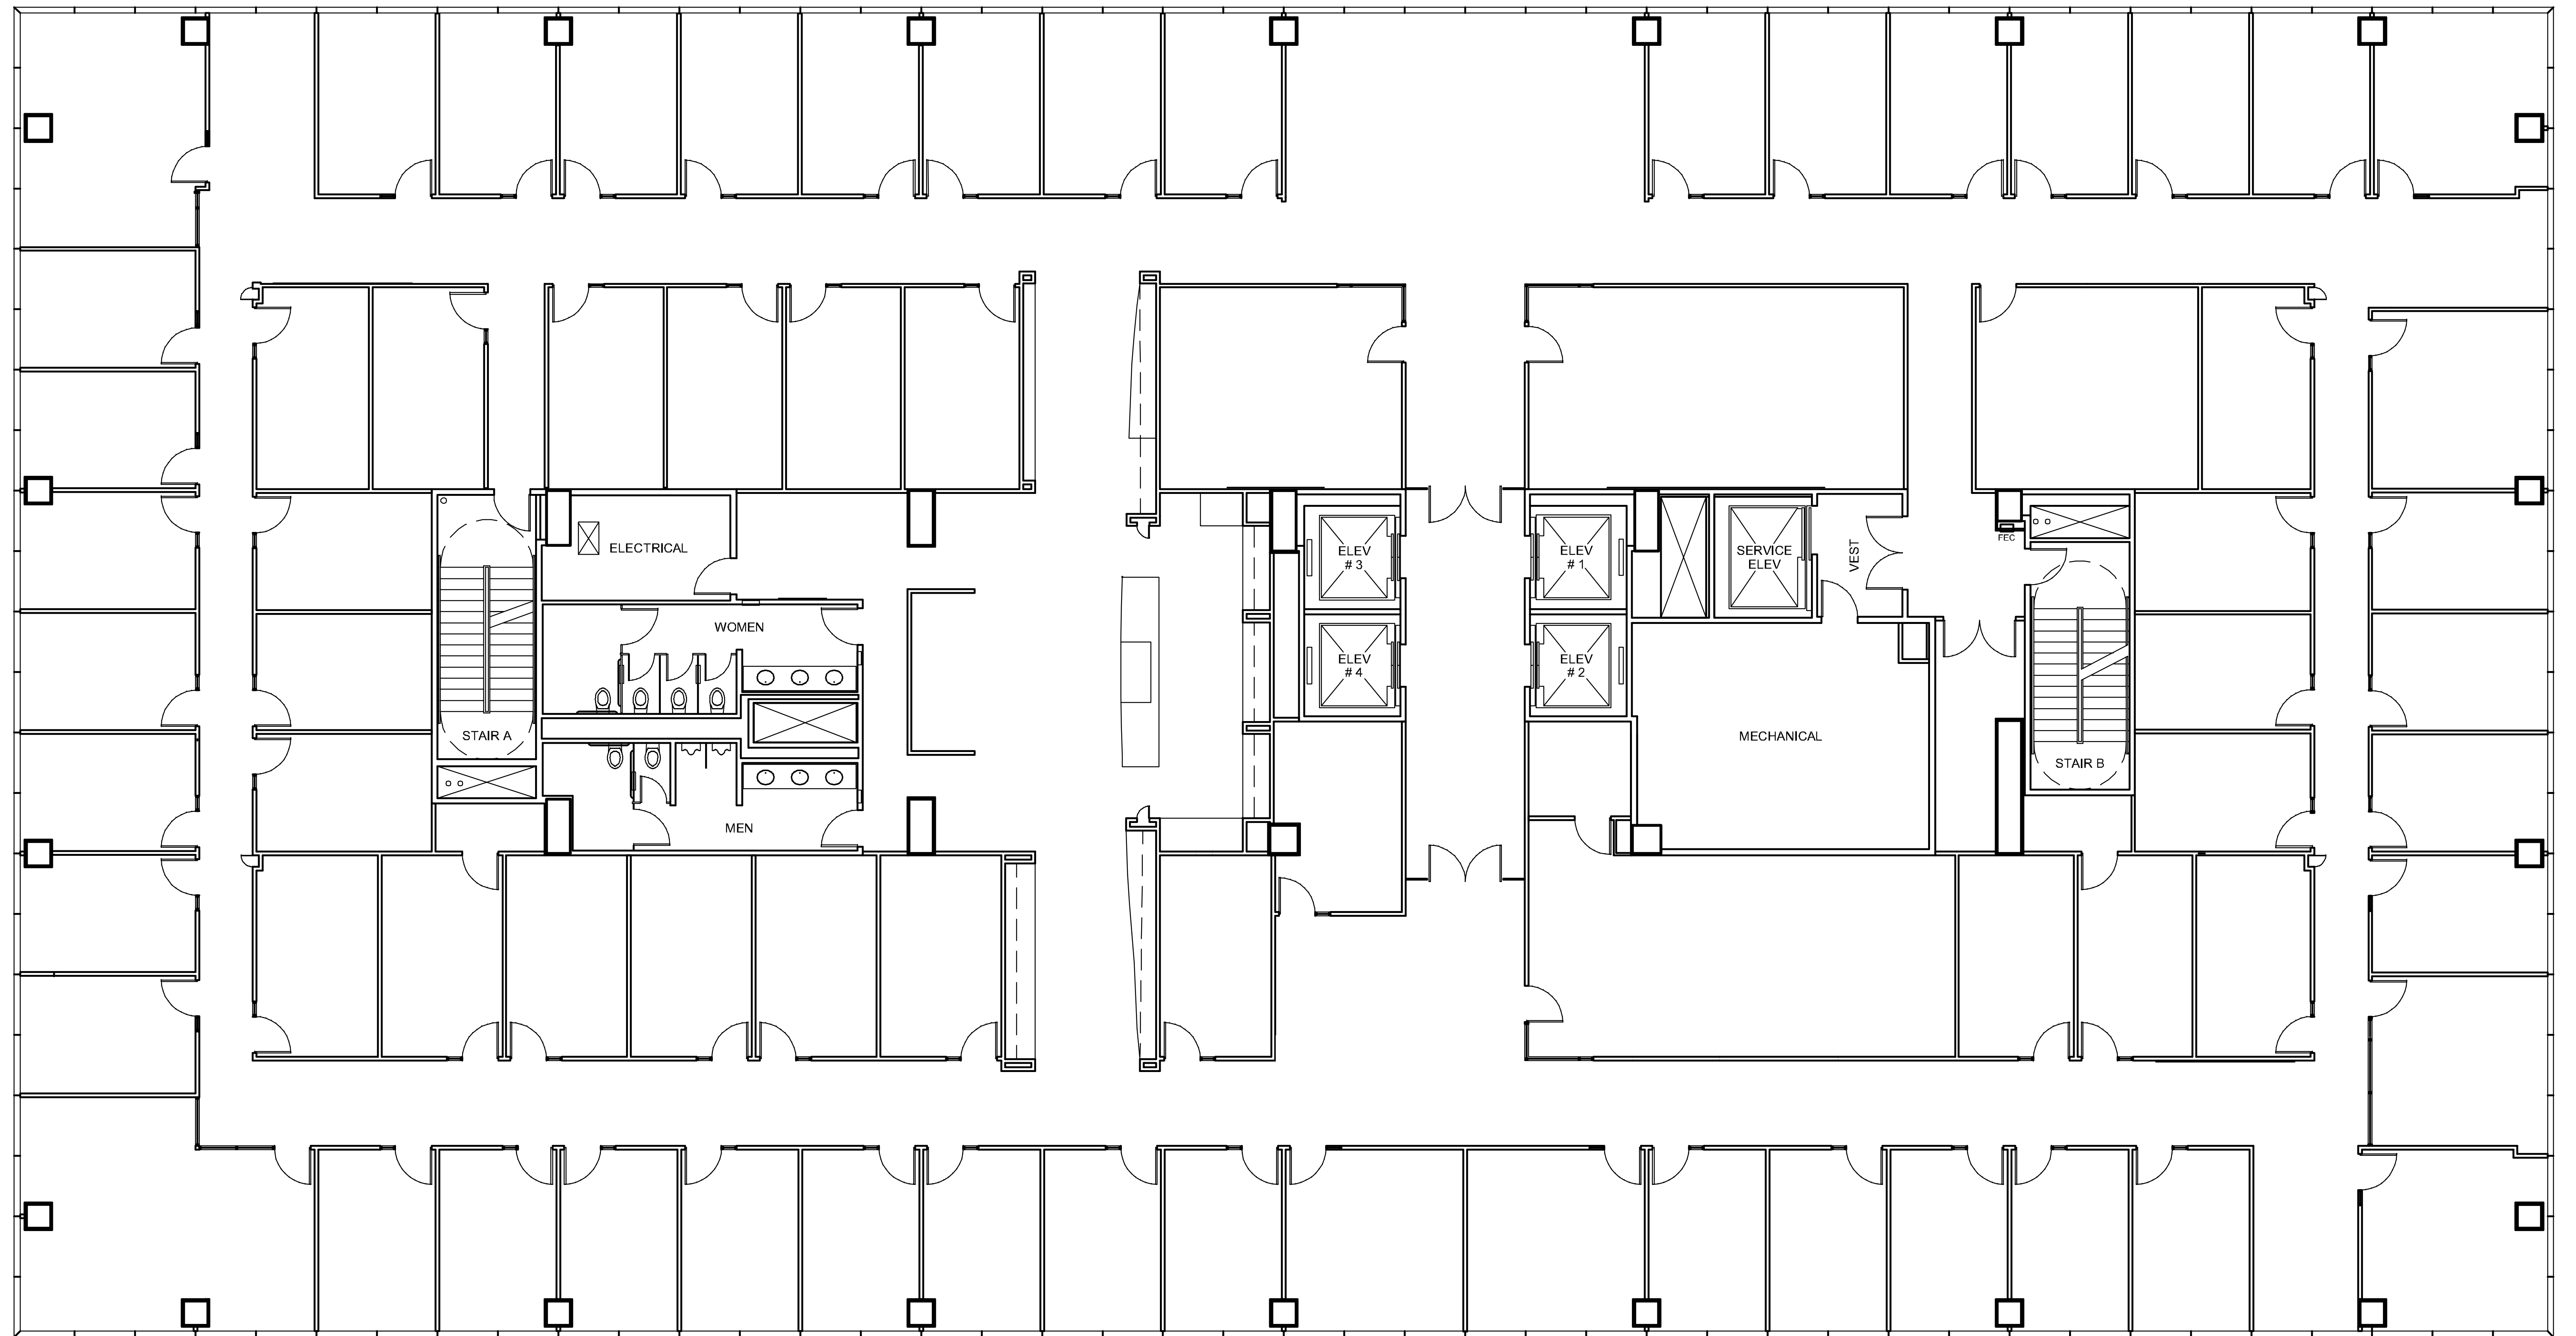

CITYWESTPLACE - BUILDING 3

SUITE 400 23,109 RSF