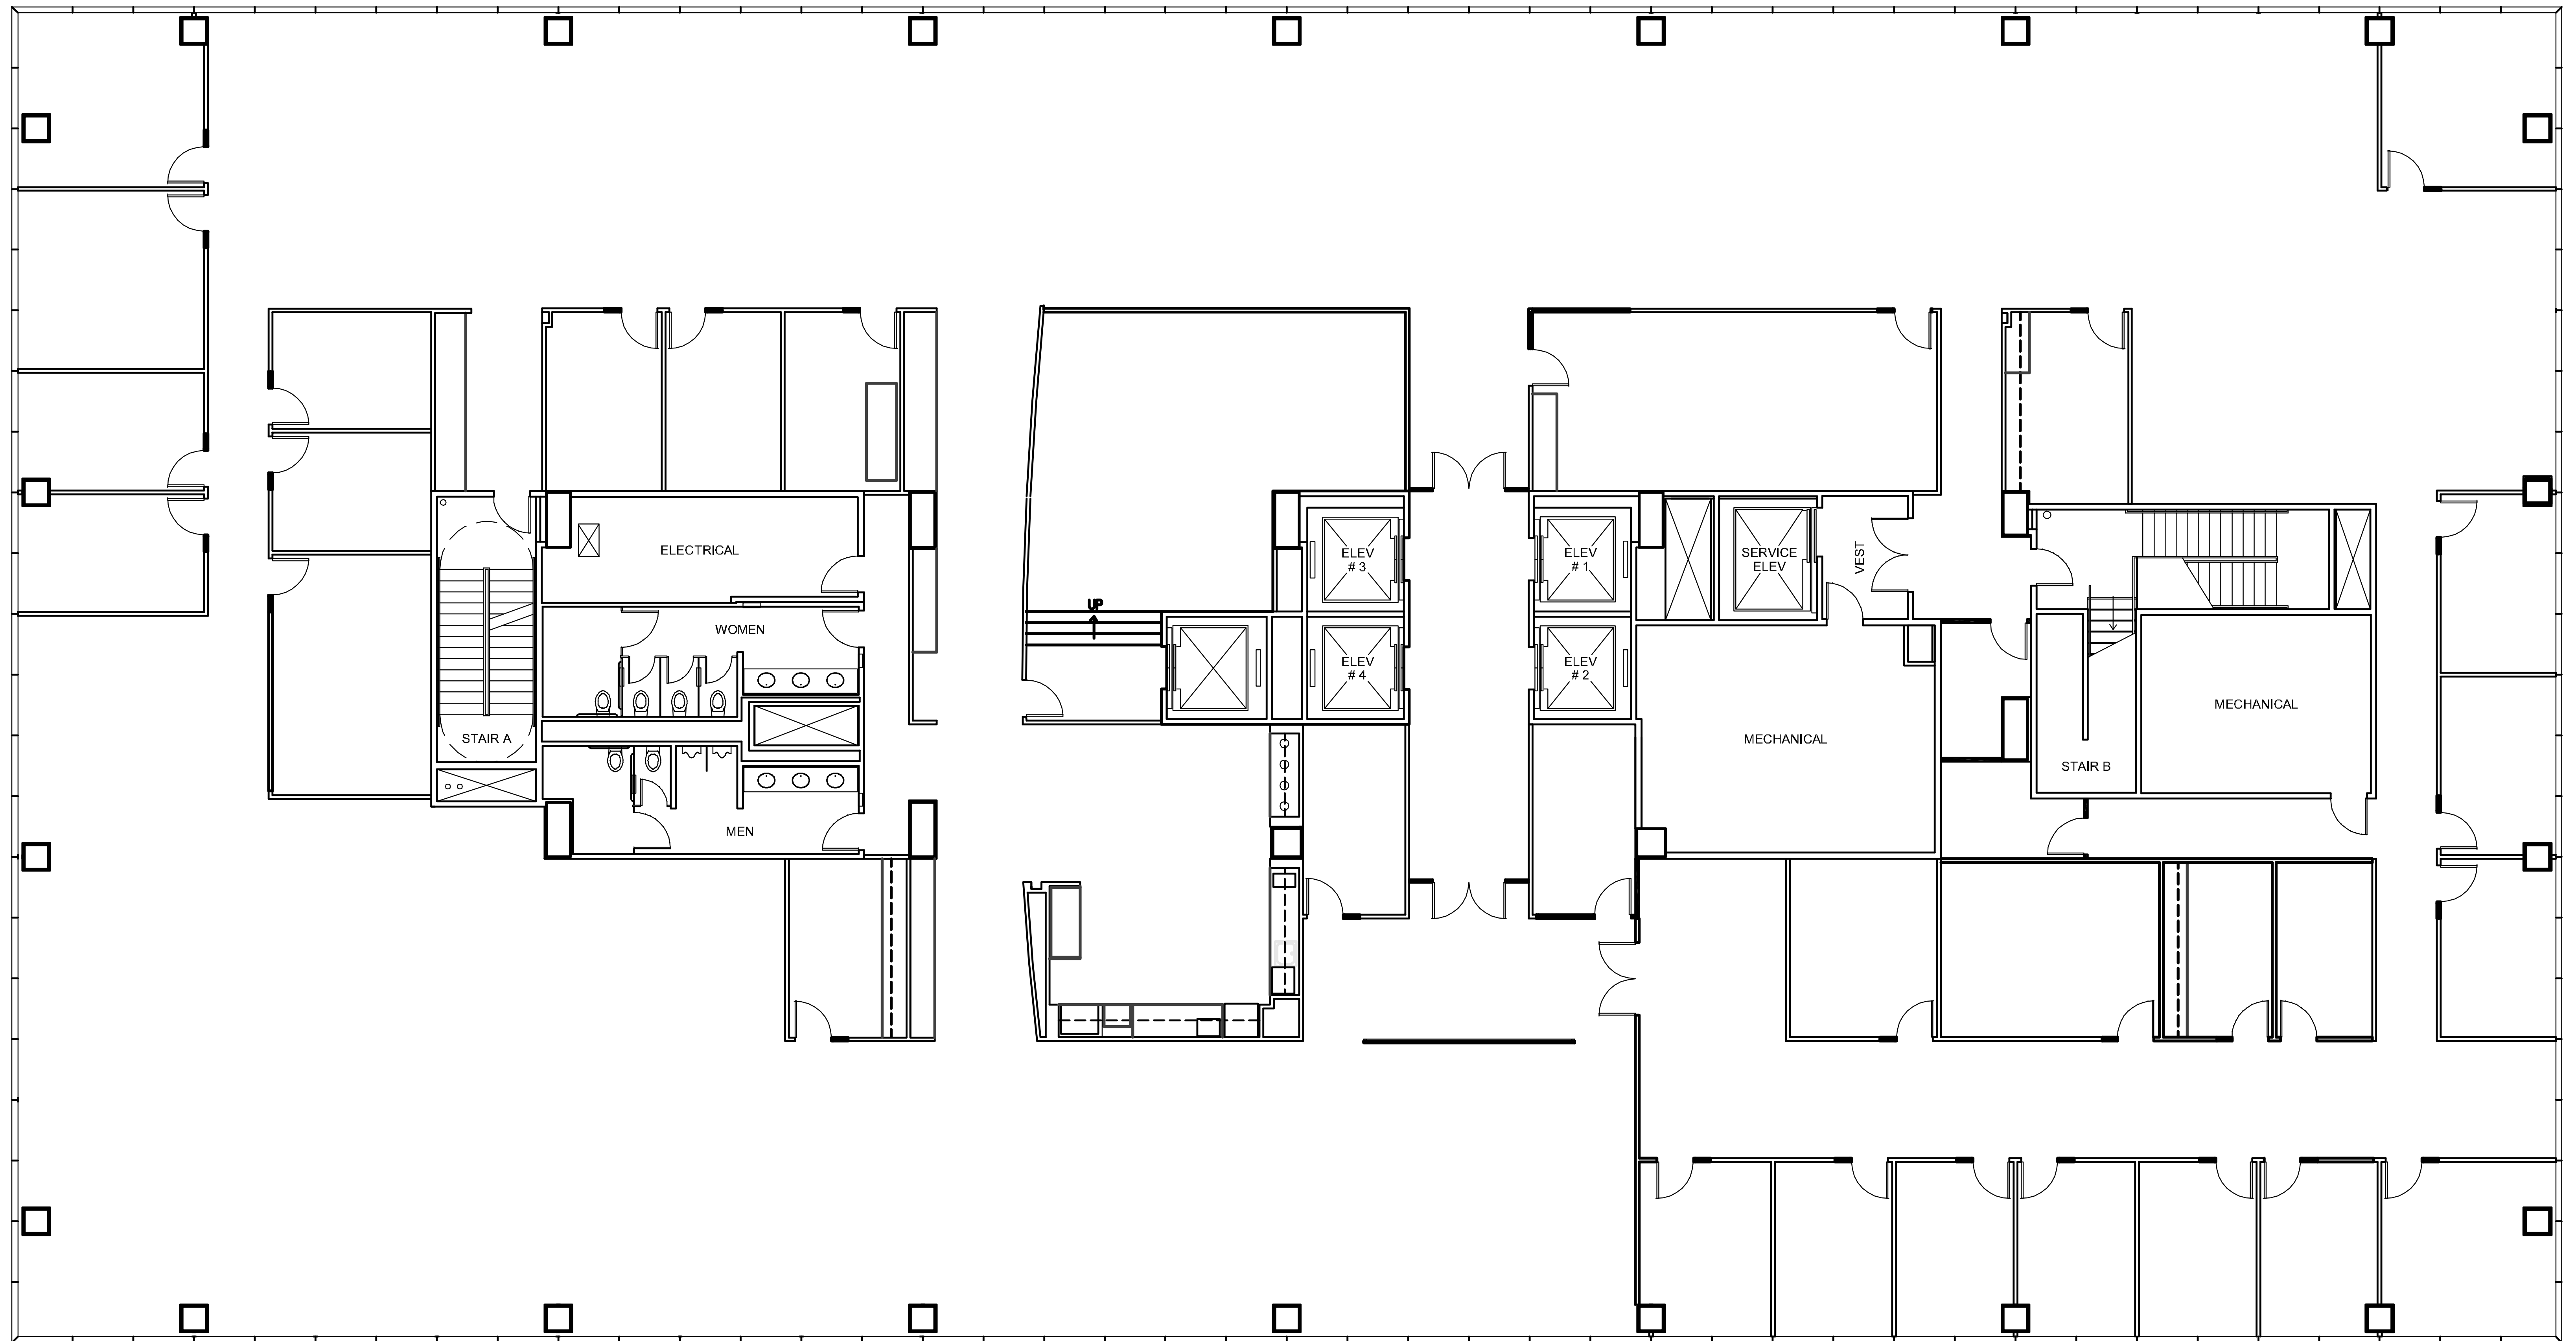

# CITYWESTPLACE - BUILDING 3

SUITE 200 22,530 RSF