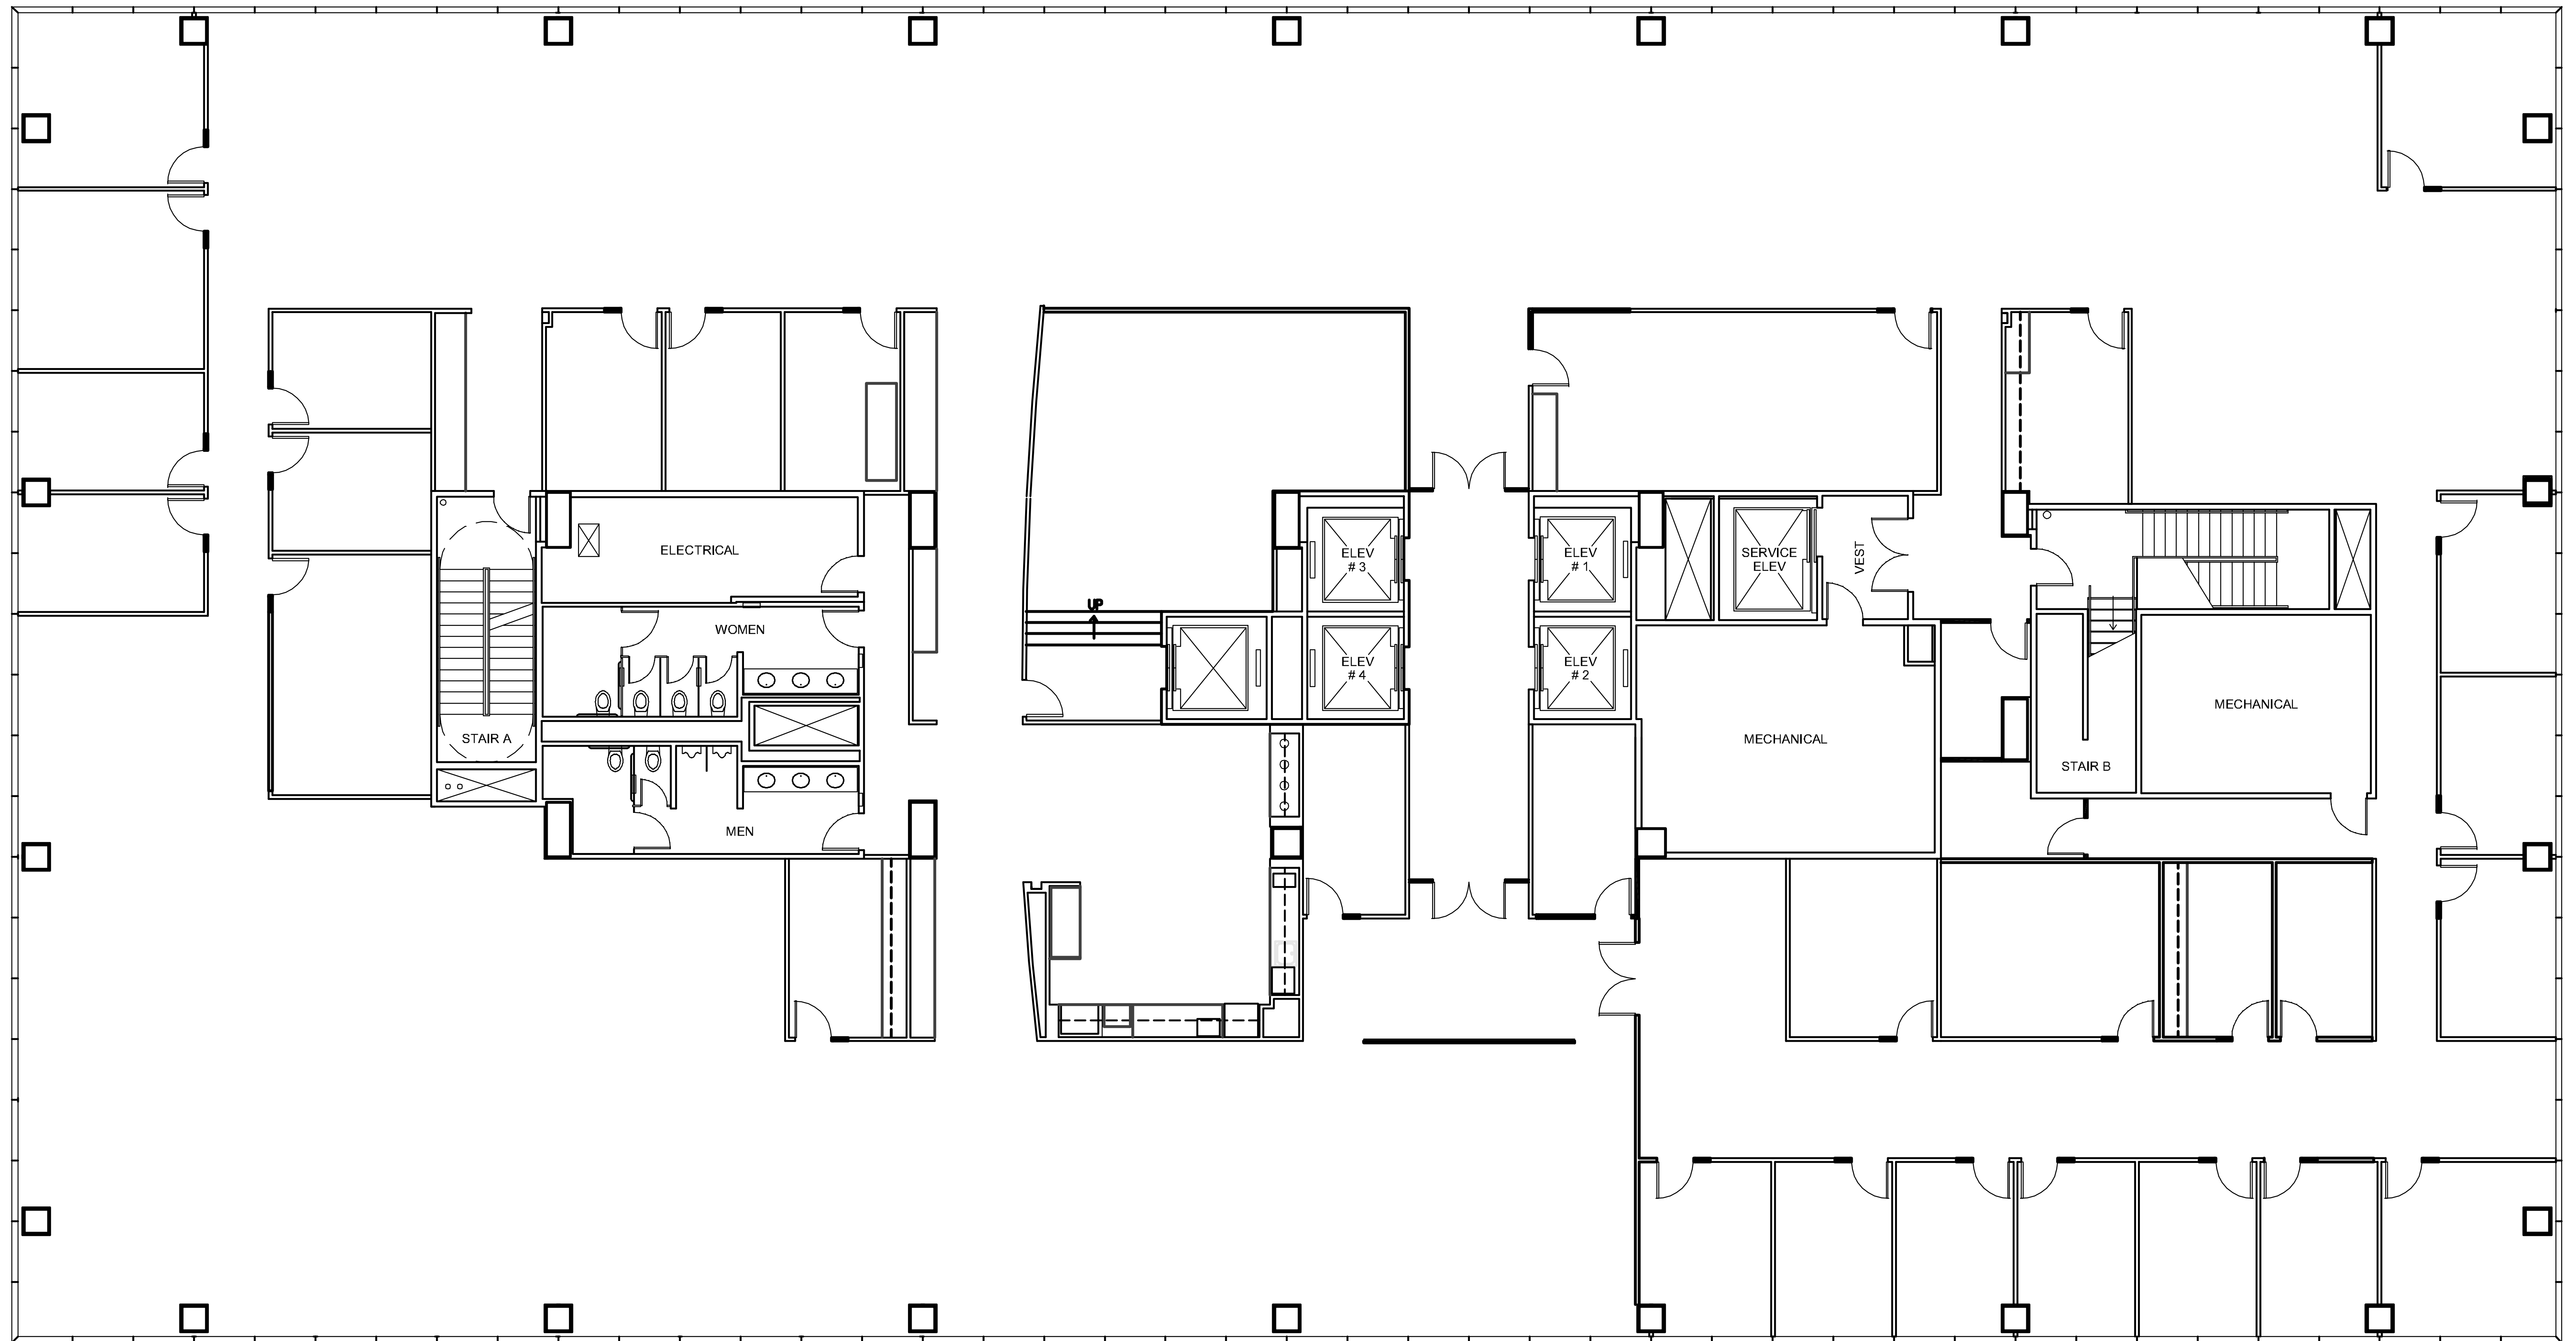

CITYWESTPLACE - BUILDING 3

SUITE 200 22,530 RSF