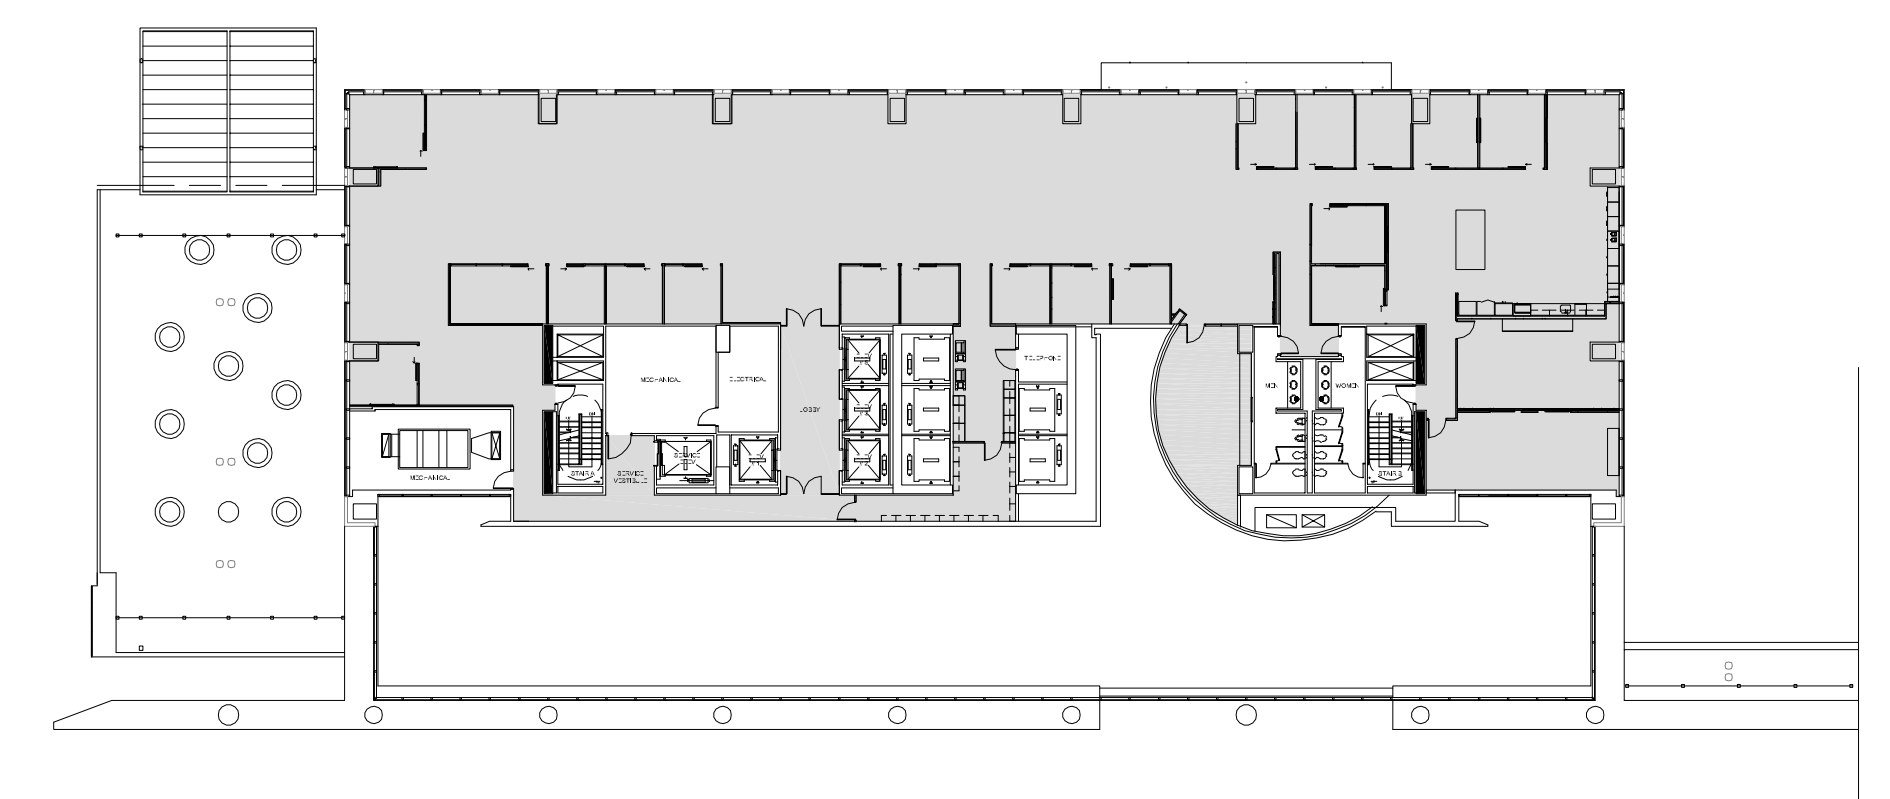

CITYWESTPLACE - BUILDING 4

Private Offices	13
Workstations	84
TOTAL Headcount	97
Huddle Rooms	6
Conference Rooms	3
Kitchen	1

SUITE 200 14,796 RSF