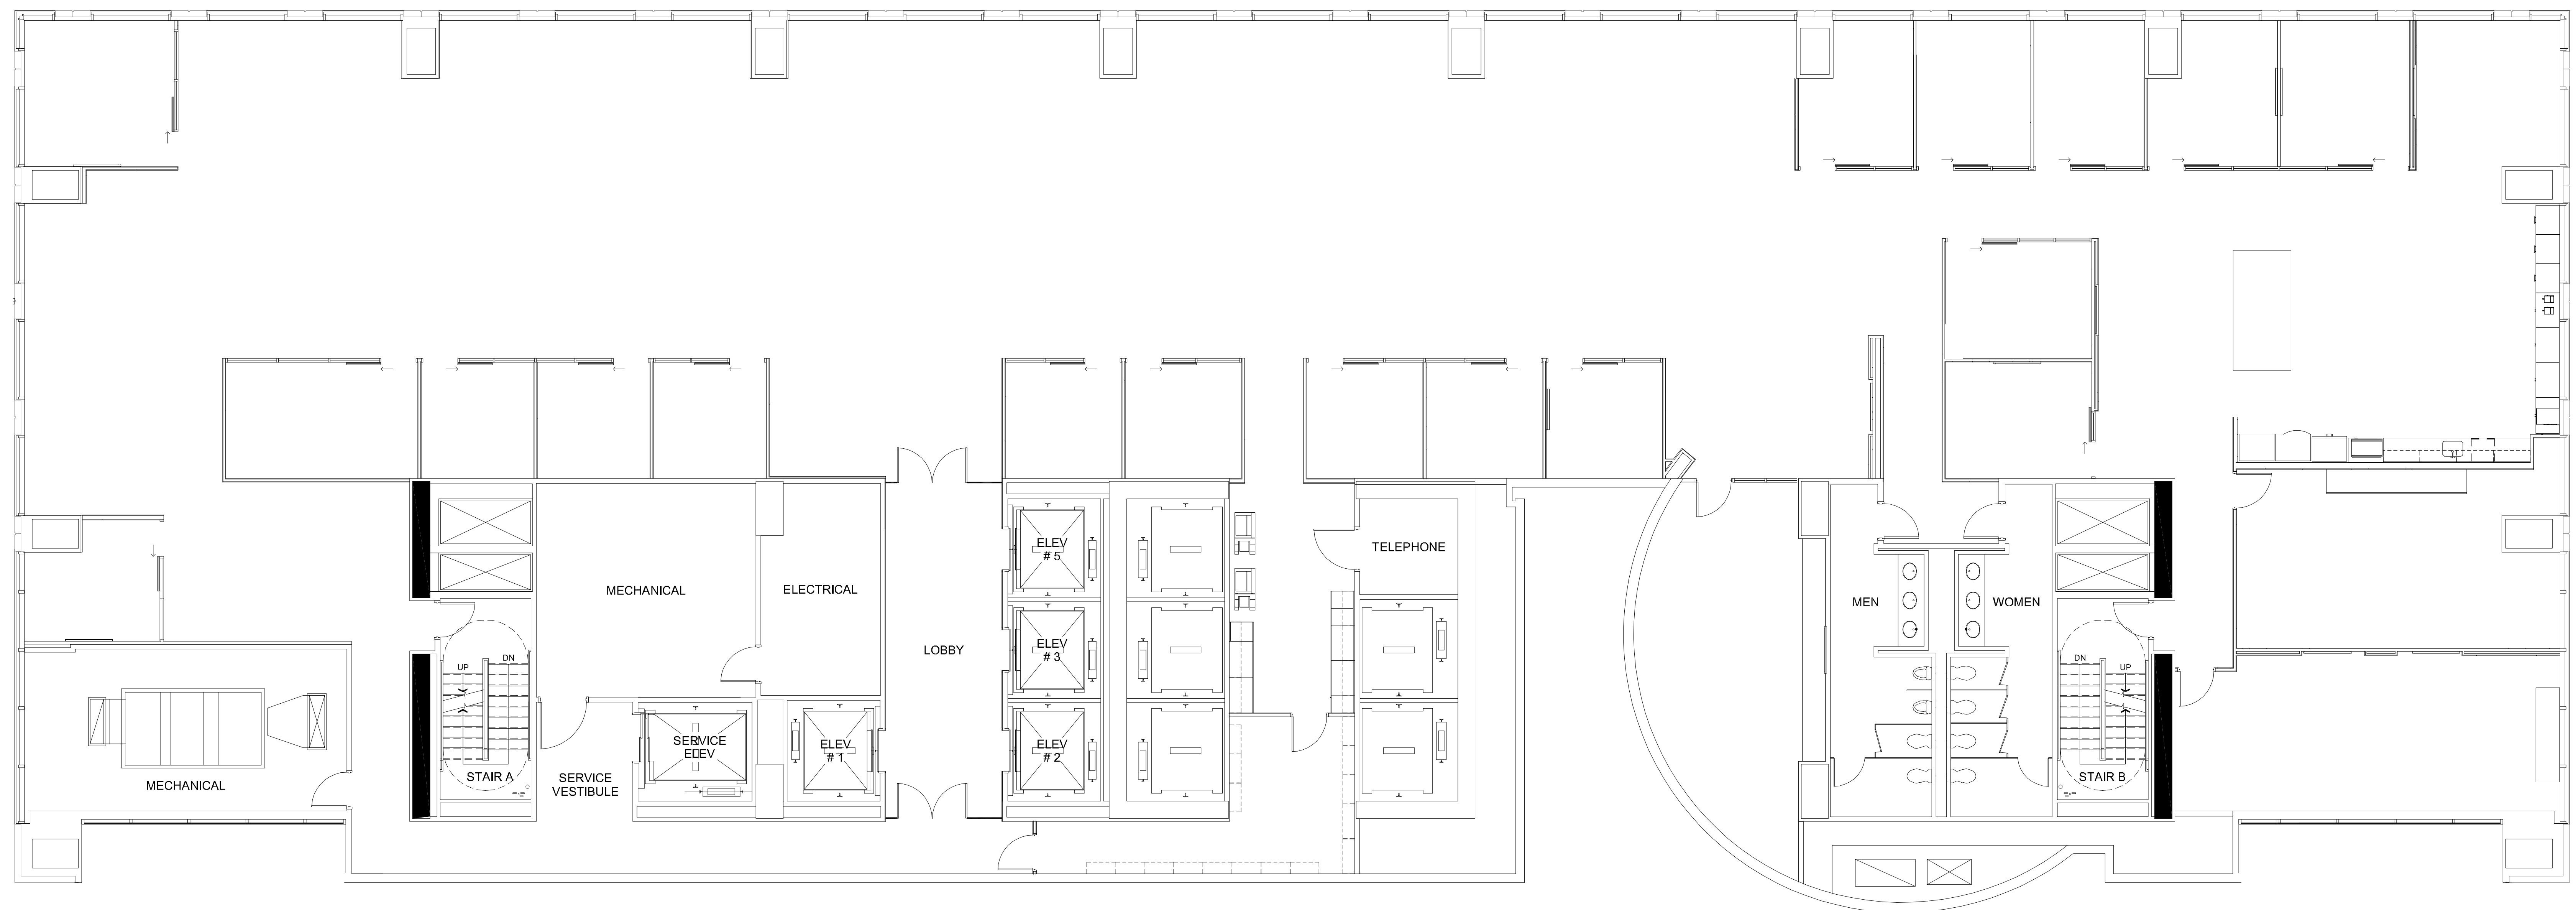

CITYWESTPLACE - BUILDING 4

Private Offices	13
Workstations	84
TOTAL Headcount	97
Huddle Rooms	6
Conference Rooms	3
Kitchen	1

SUITE 200 14,796 RSF