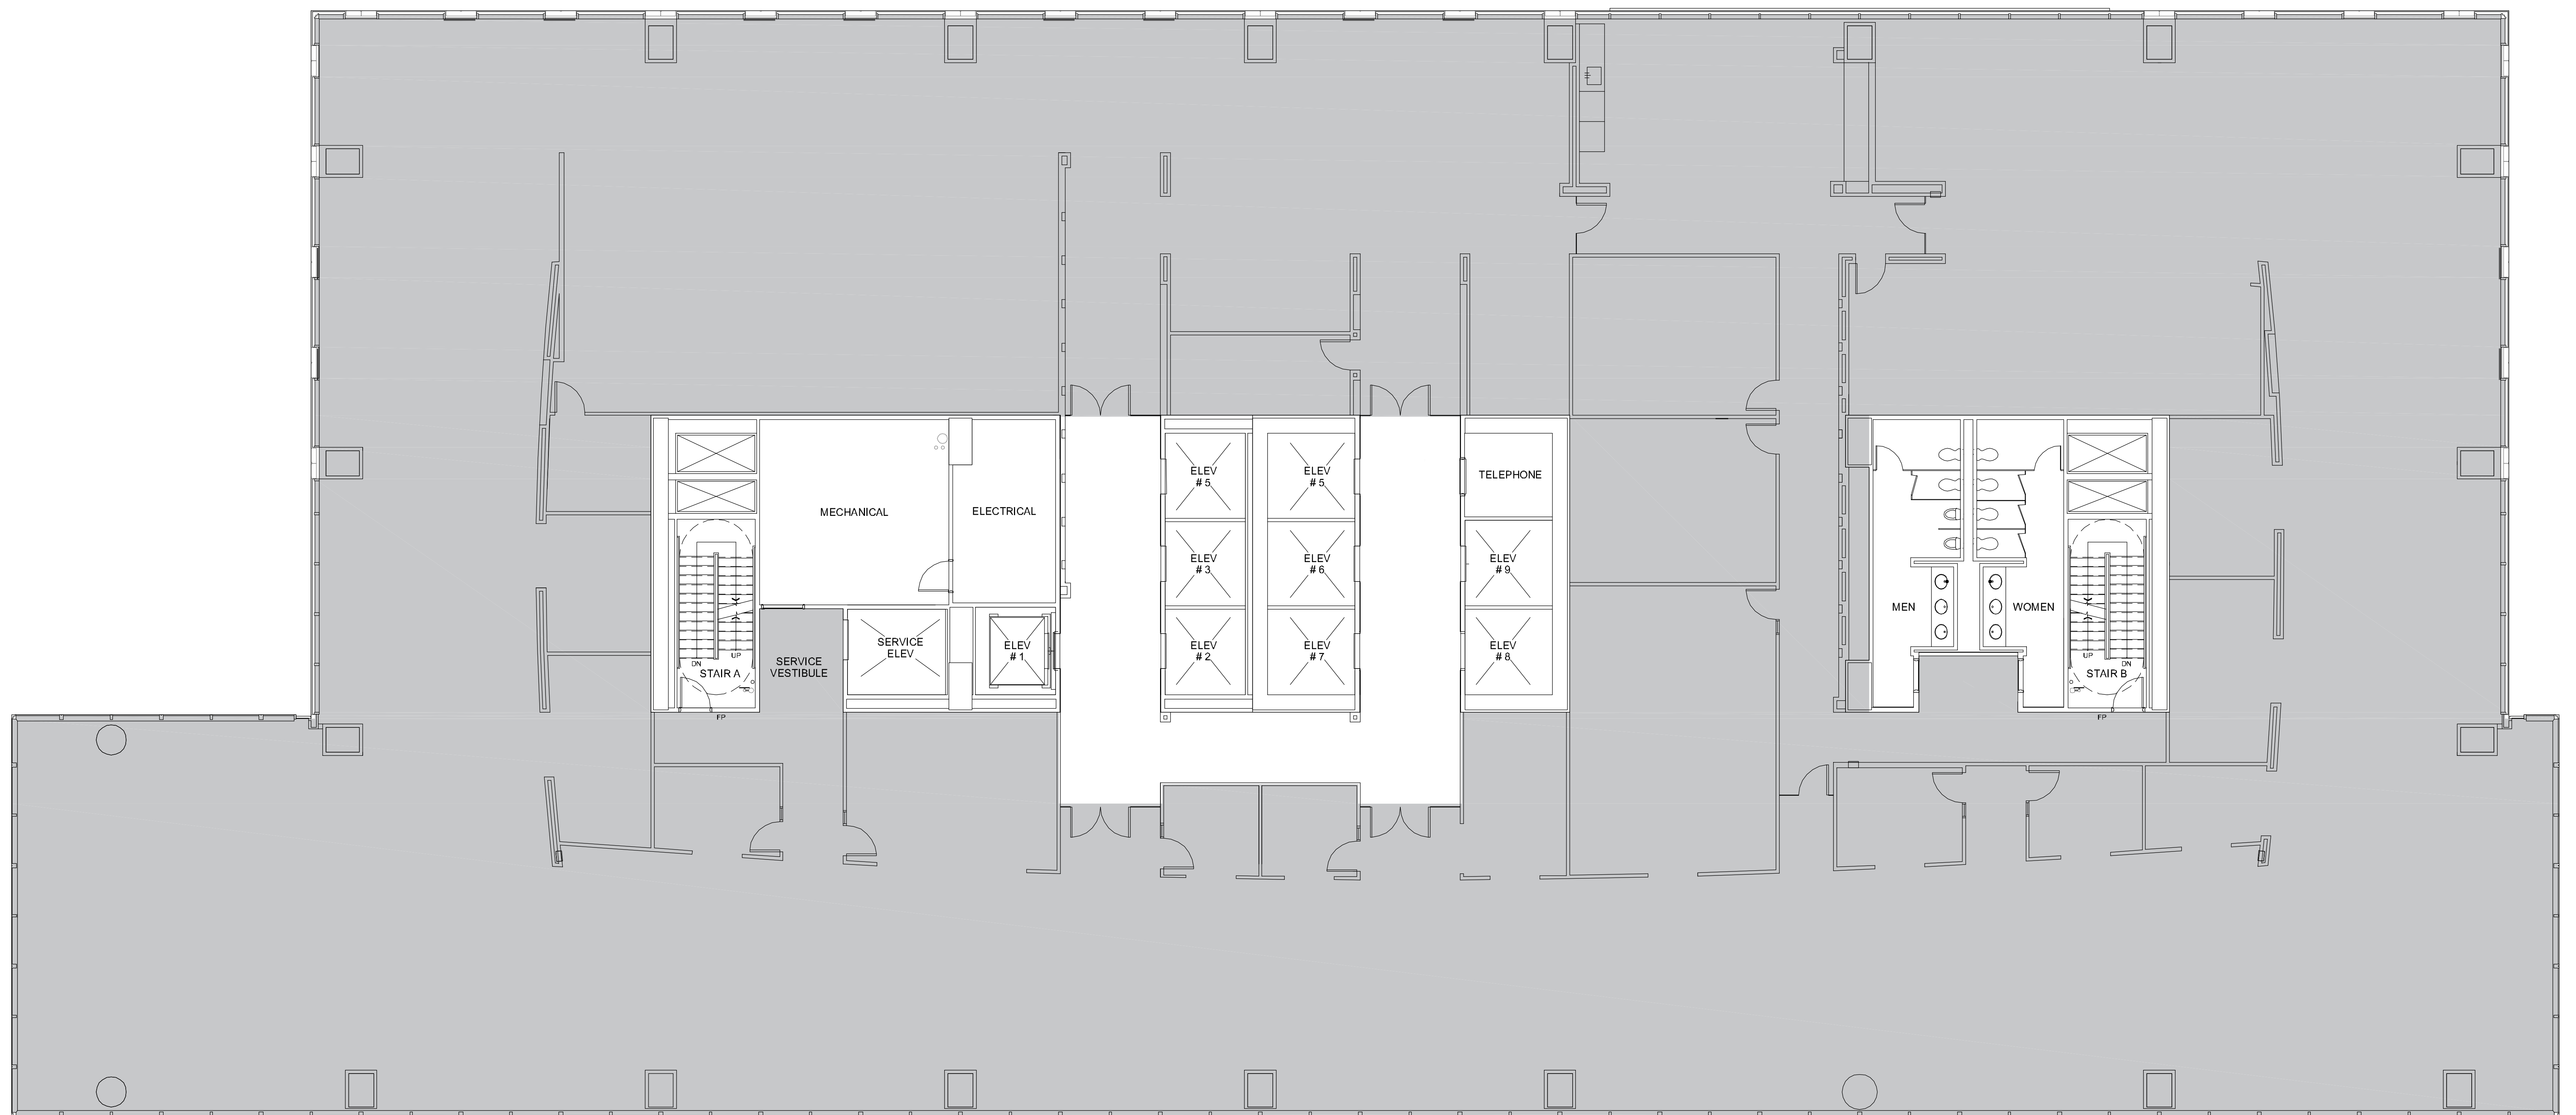

CITYWESTPLACE - BUILDING 4

SUITE 1000 24,285 RSF