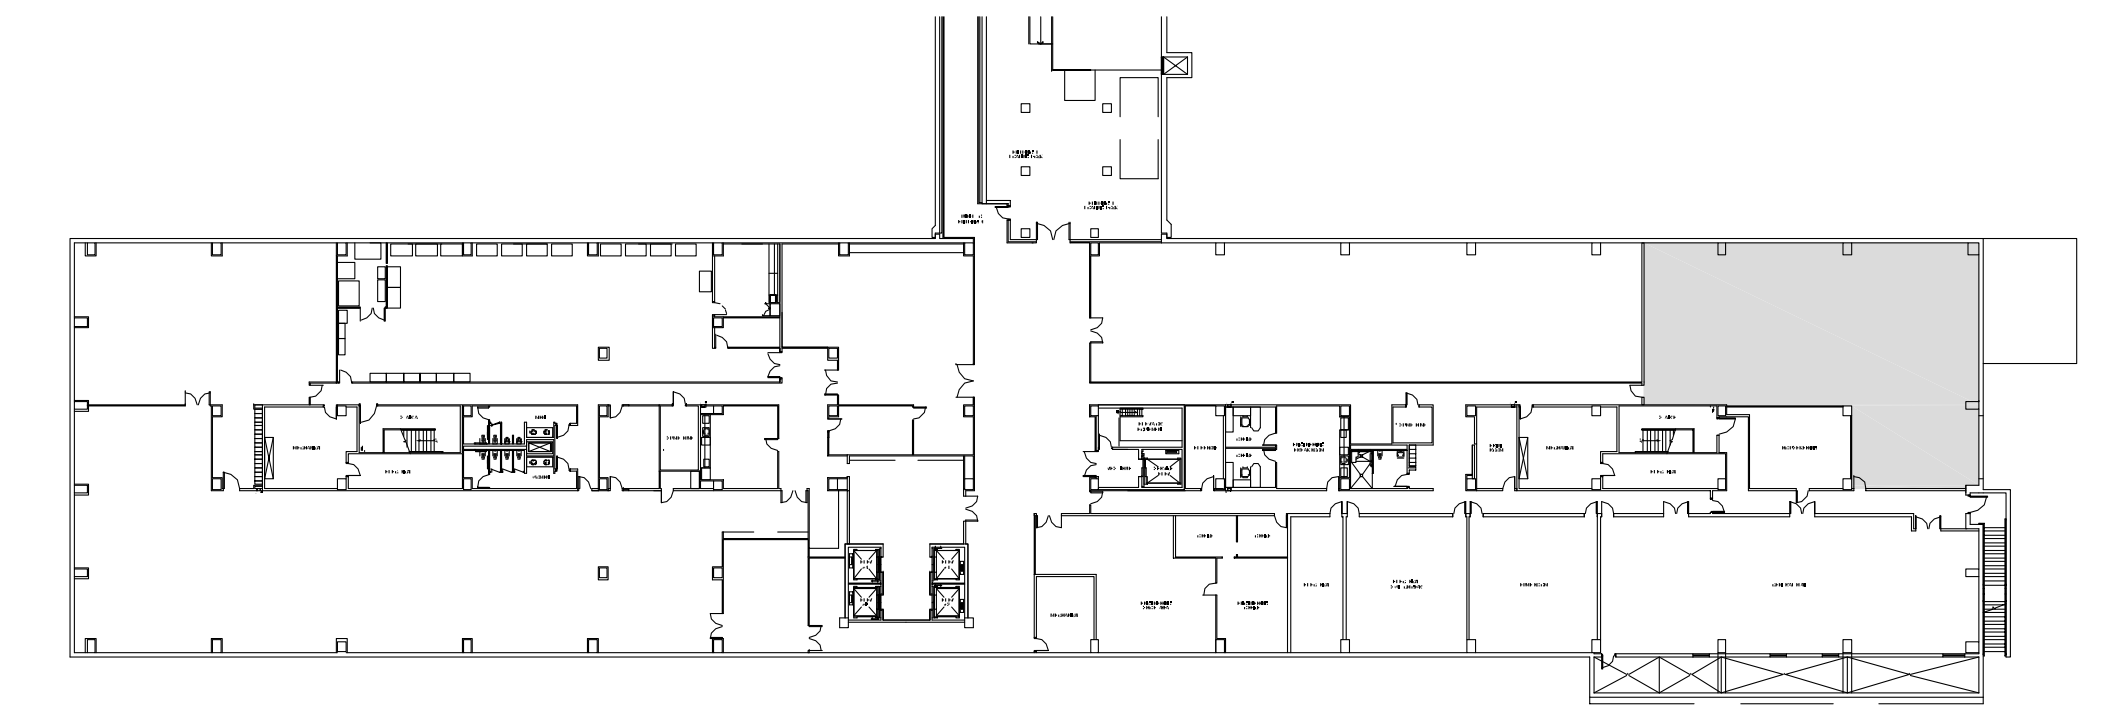

CITYWESTPLACE - BUILDING 1

SUITE B175 5,524 RSF