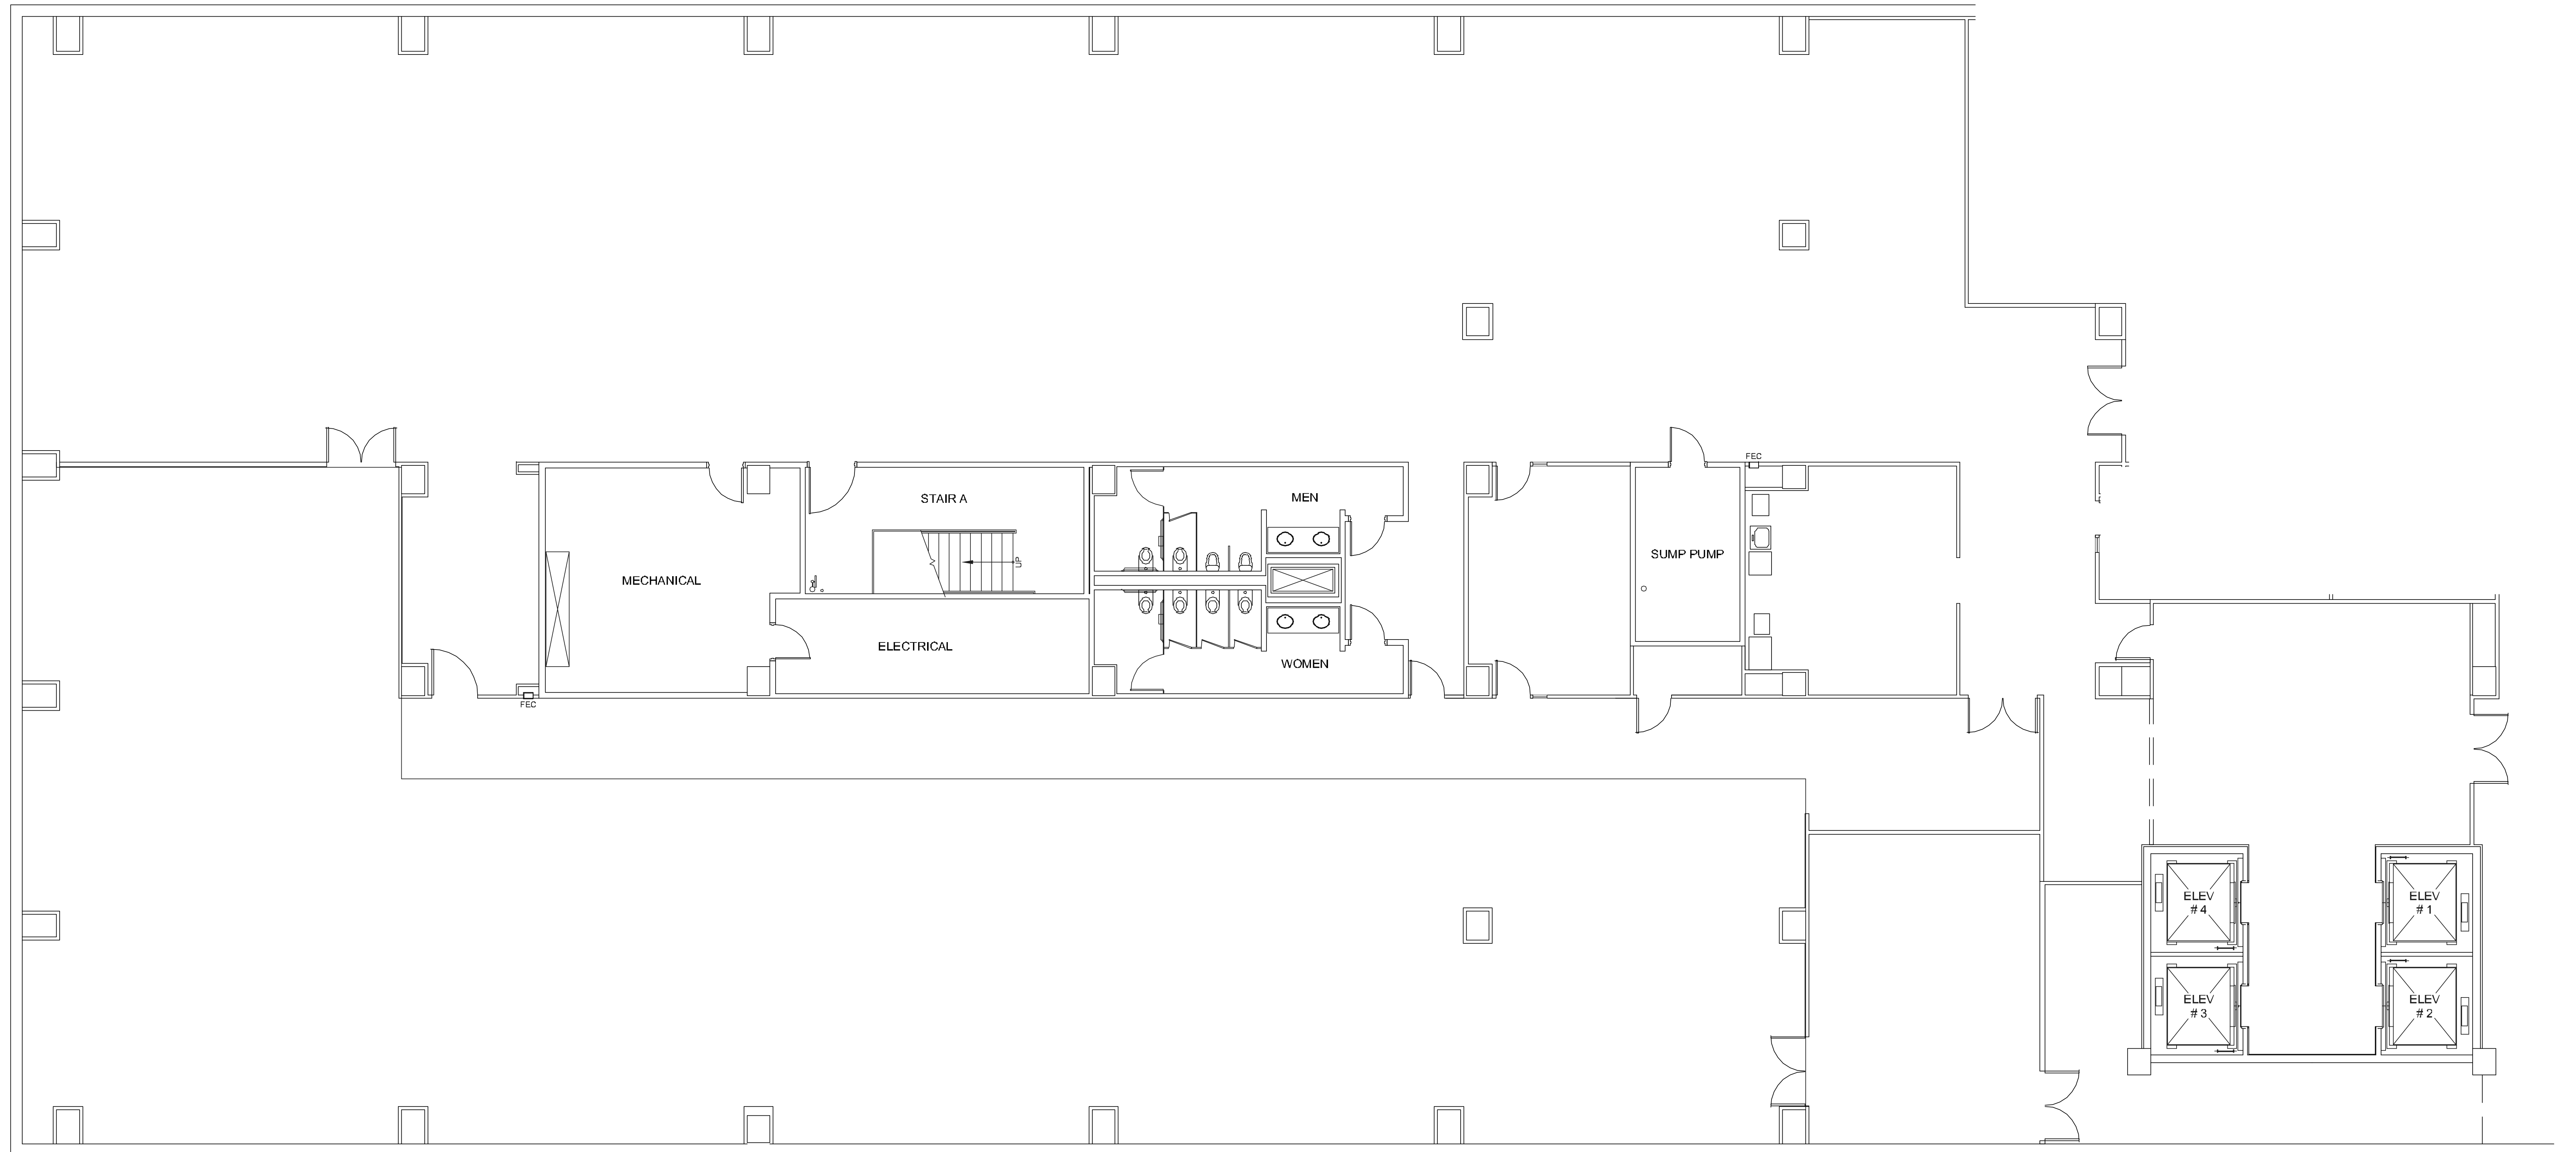

CITYWESTPLACE - BUILDING 1

SUITE B100 21,704 RSF