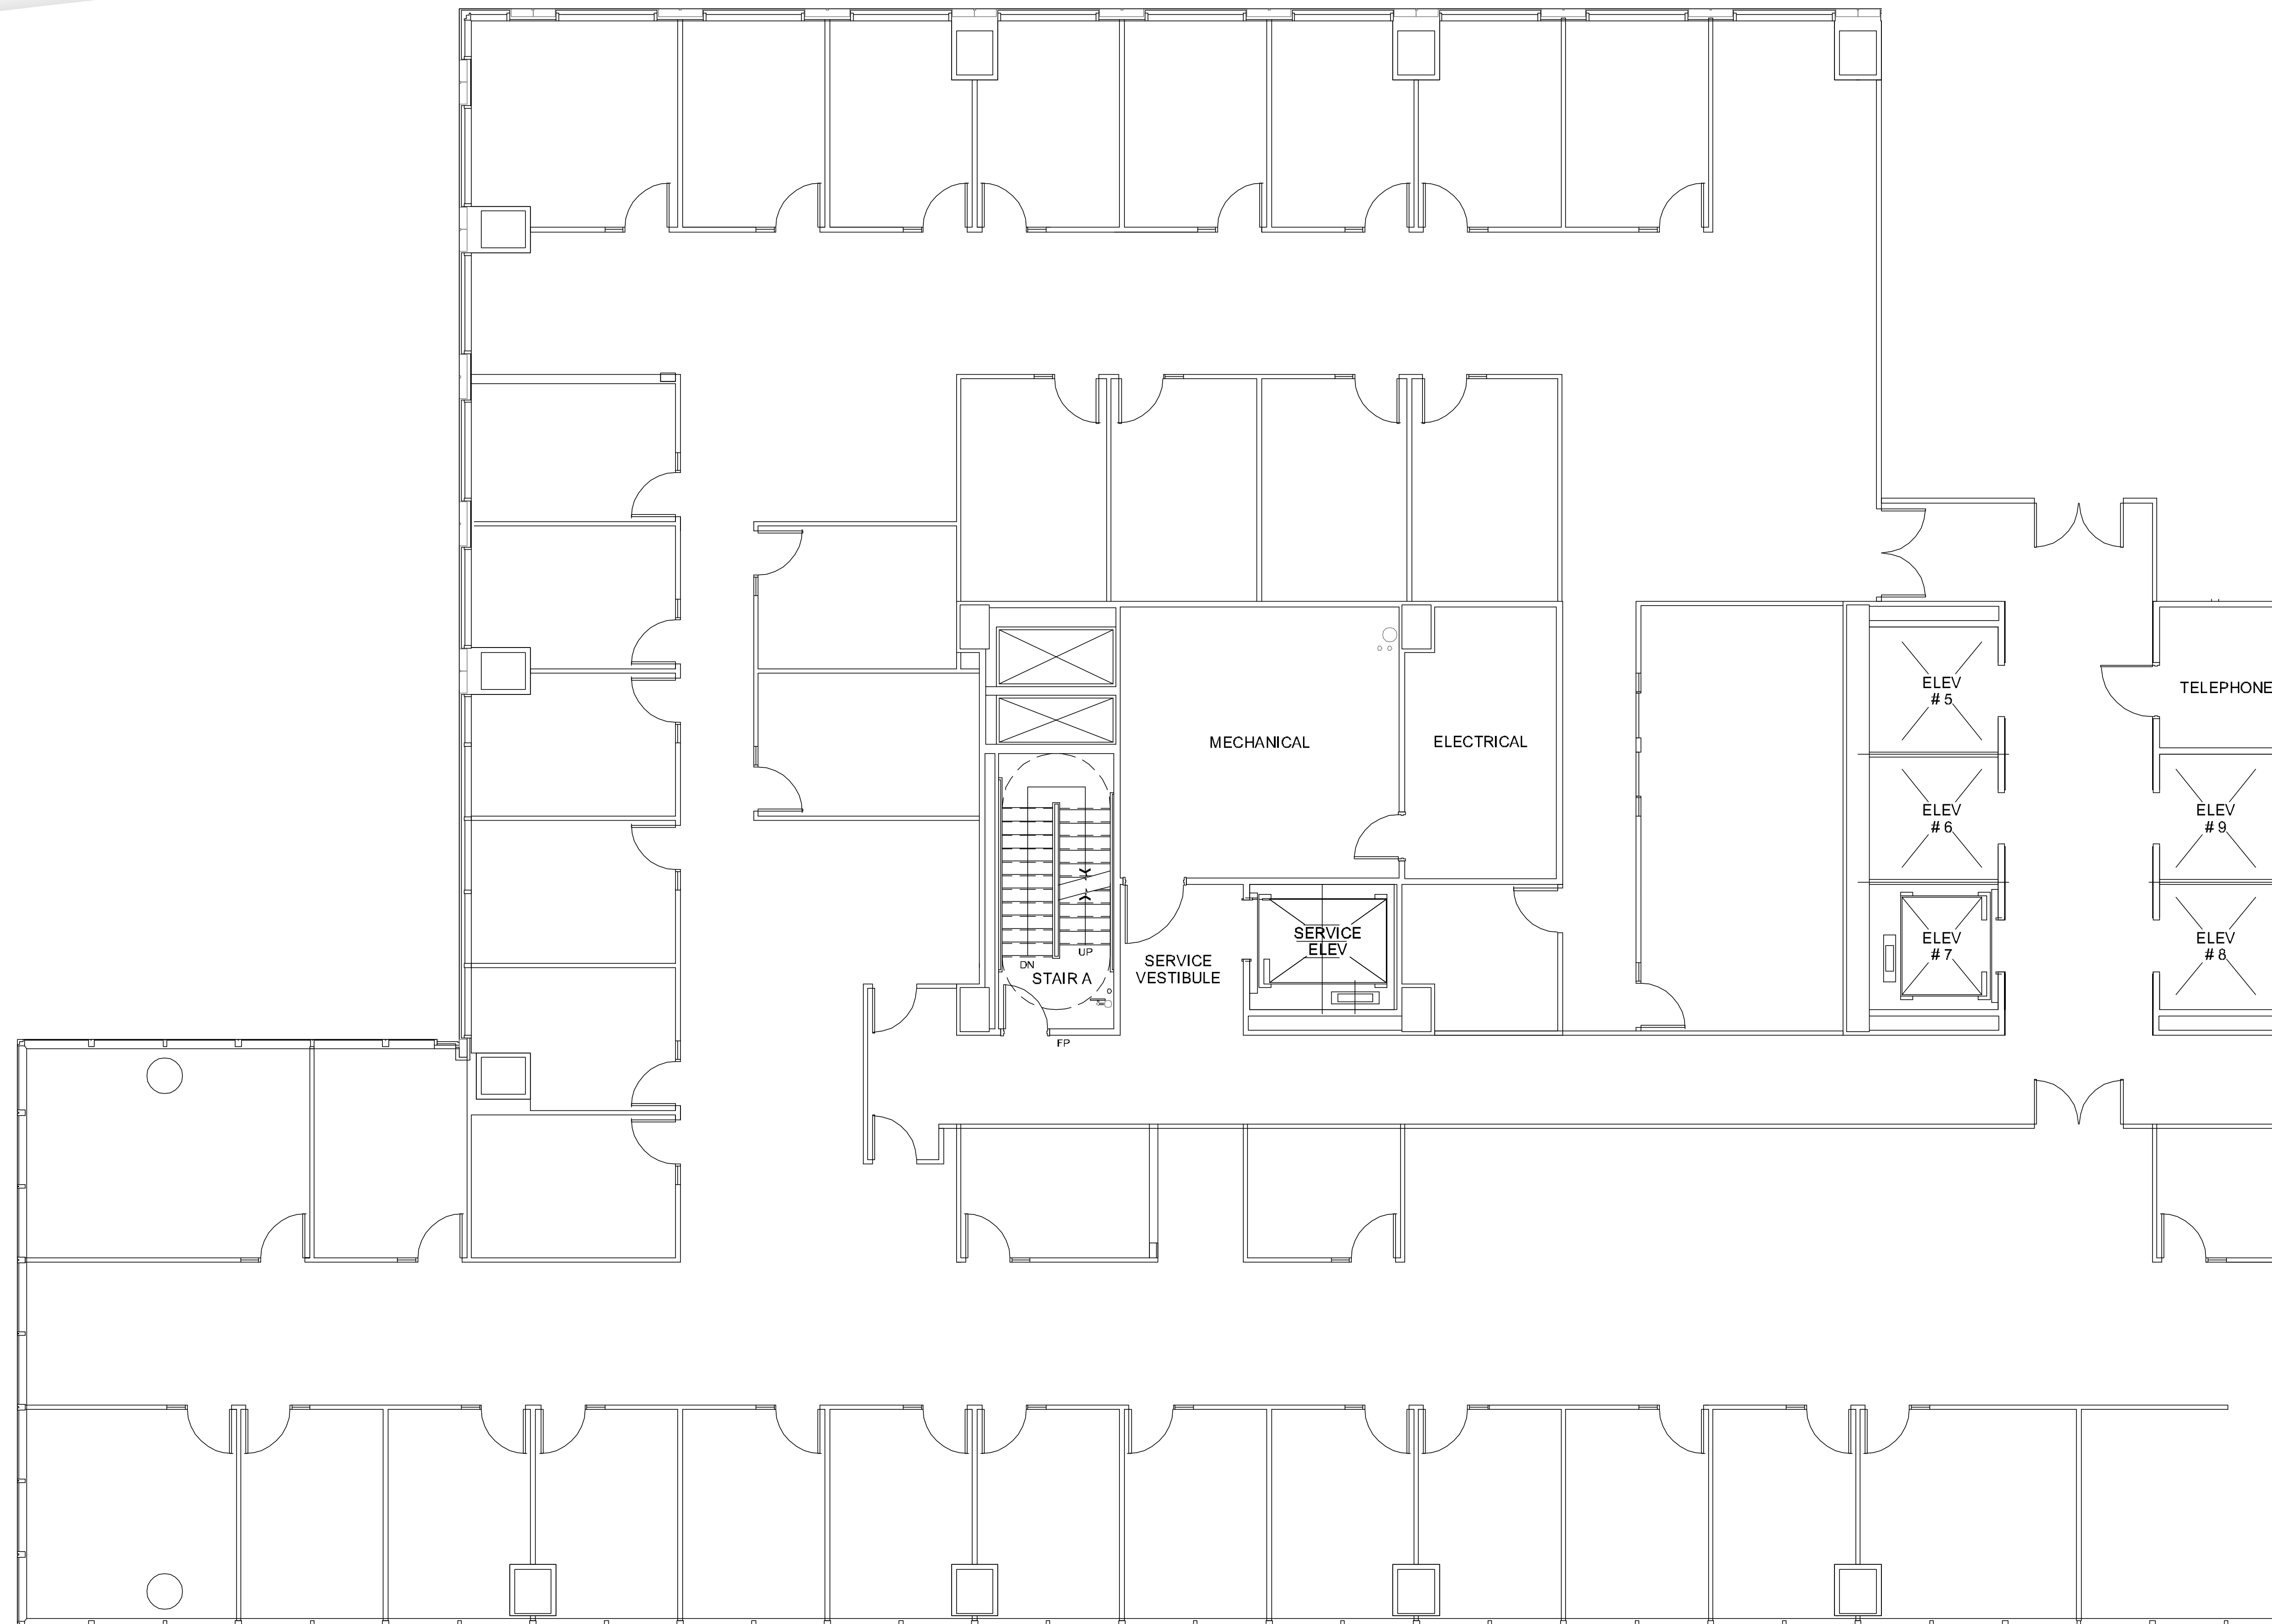

CITYWESTPLACE - BUILDING 4

SUITE 1350 14,132 RSF

PARKWAY

832.308.6055 | pky.com

NORTH