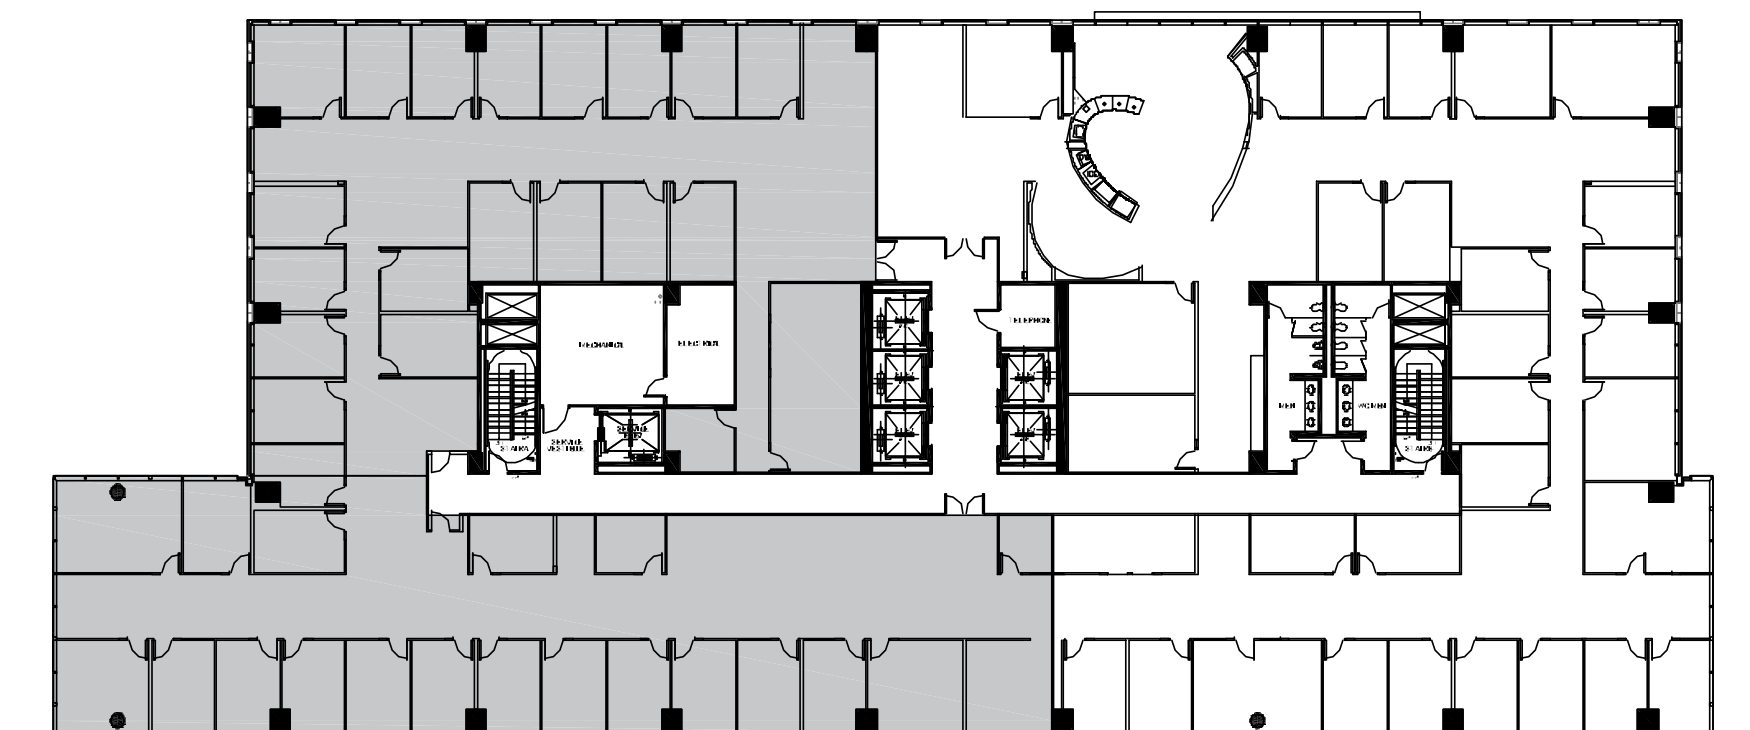

CITYWESTPLACE - BUILDING 4

SUITE 1350 14,132 RSF

PARKWAY

832.308.6055 | pky.com

NORTH