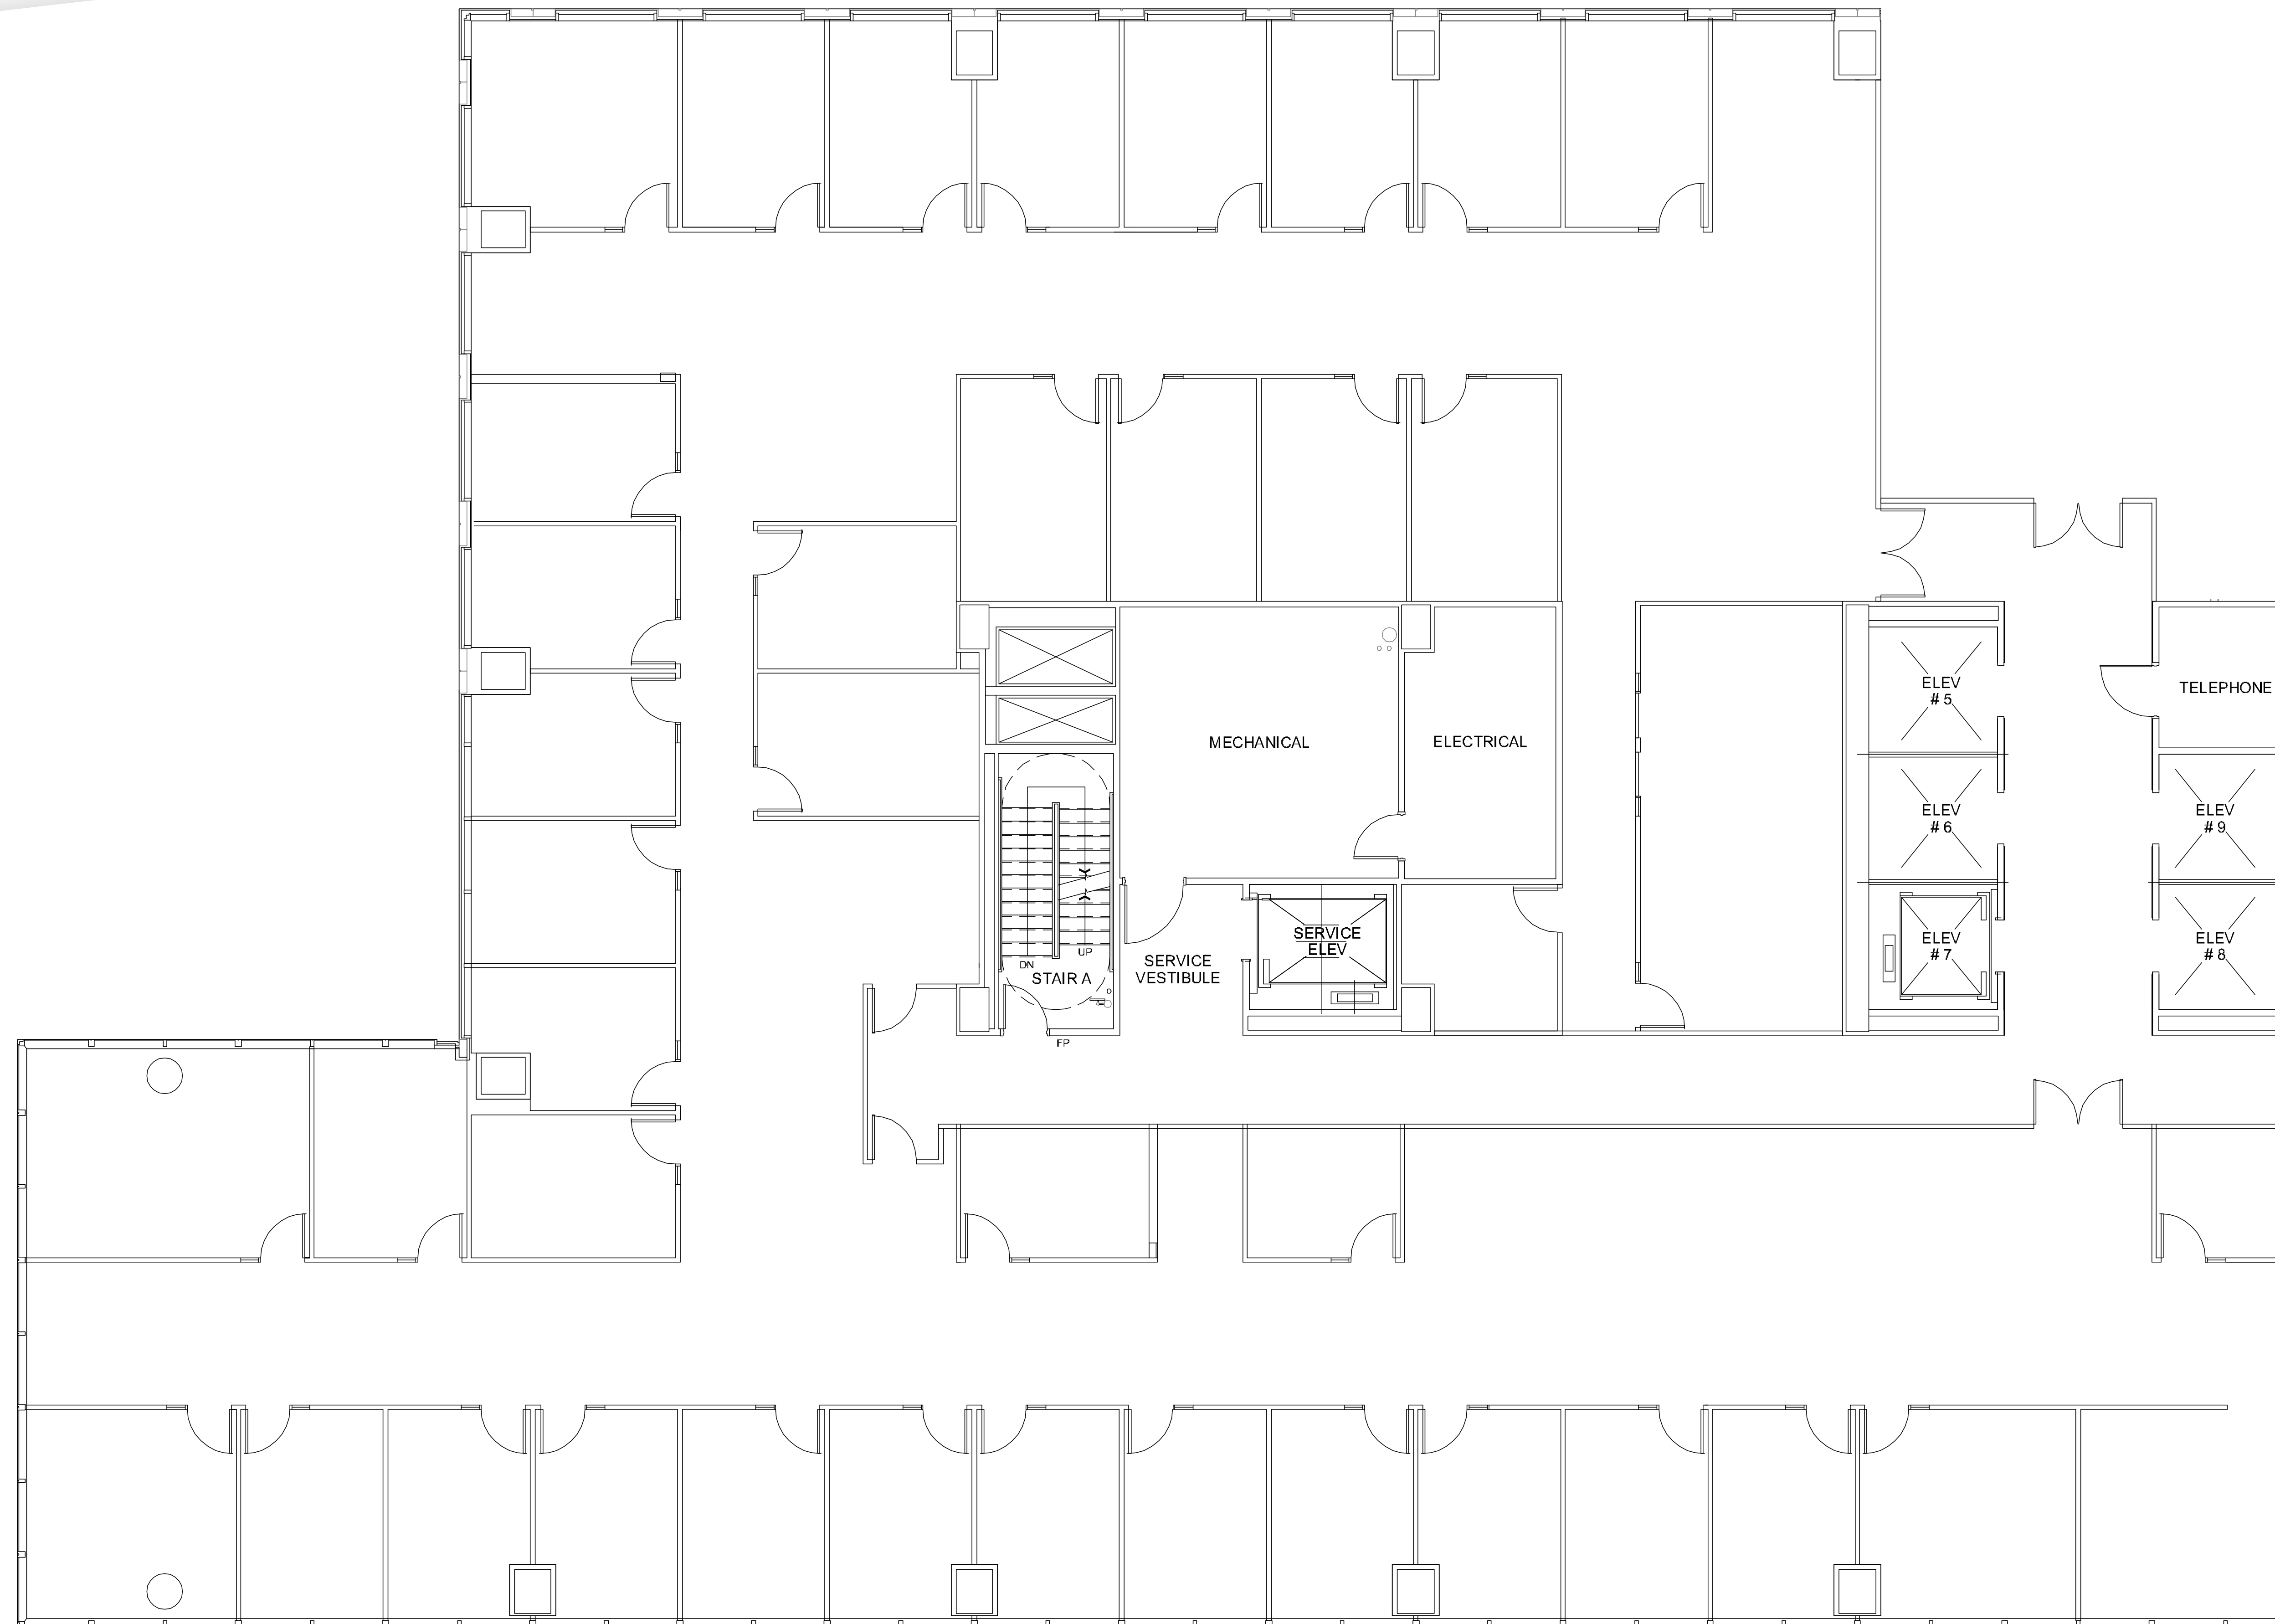

CITYWESTPLACE - BUILDING 4

SUITE 1350 13,286 RSF