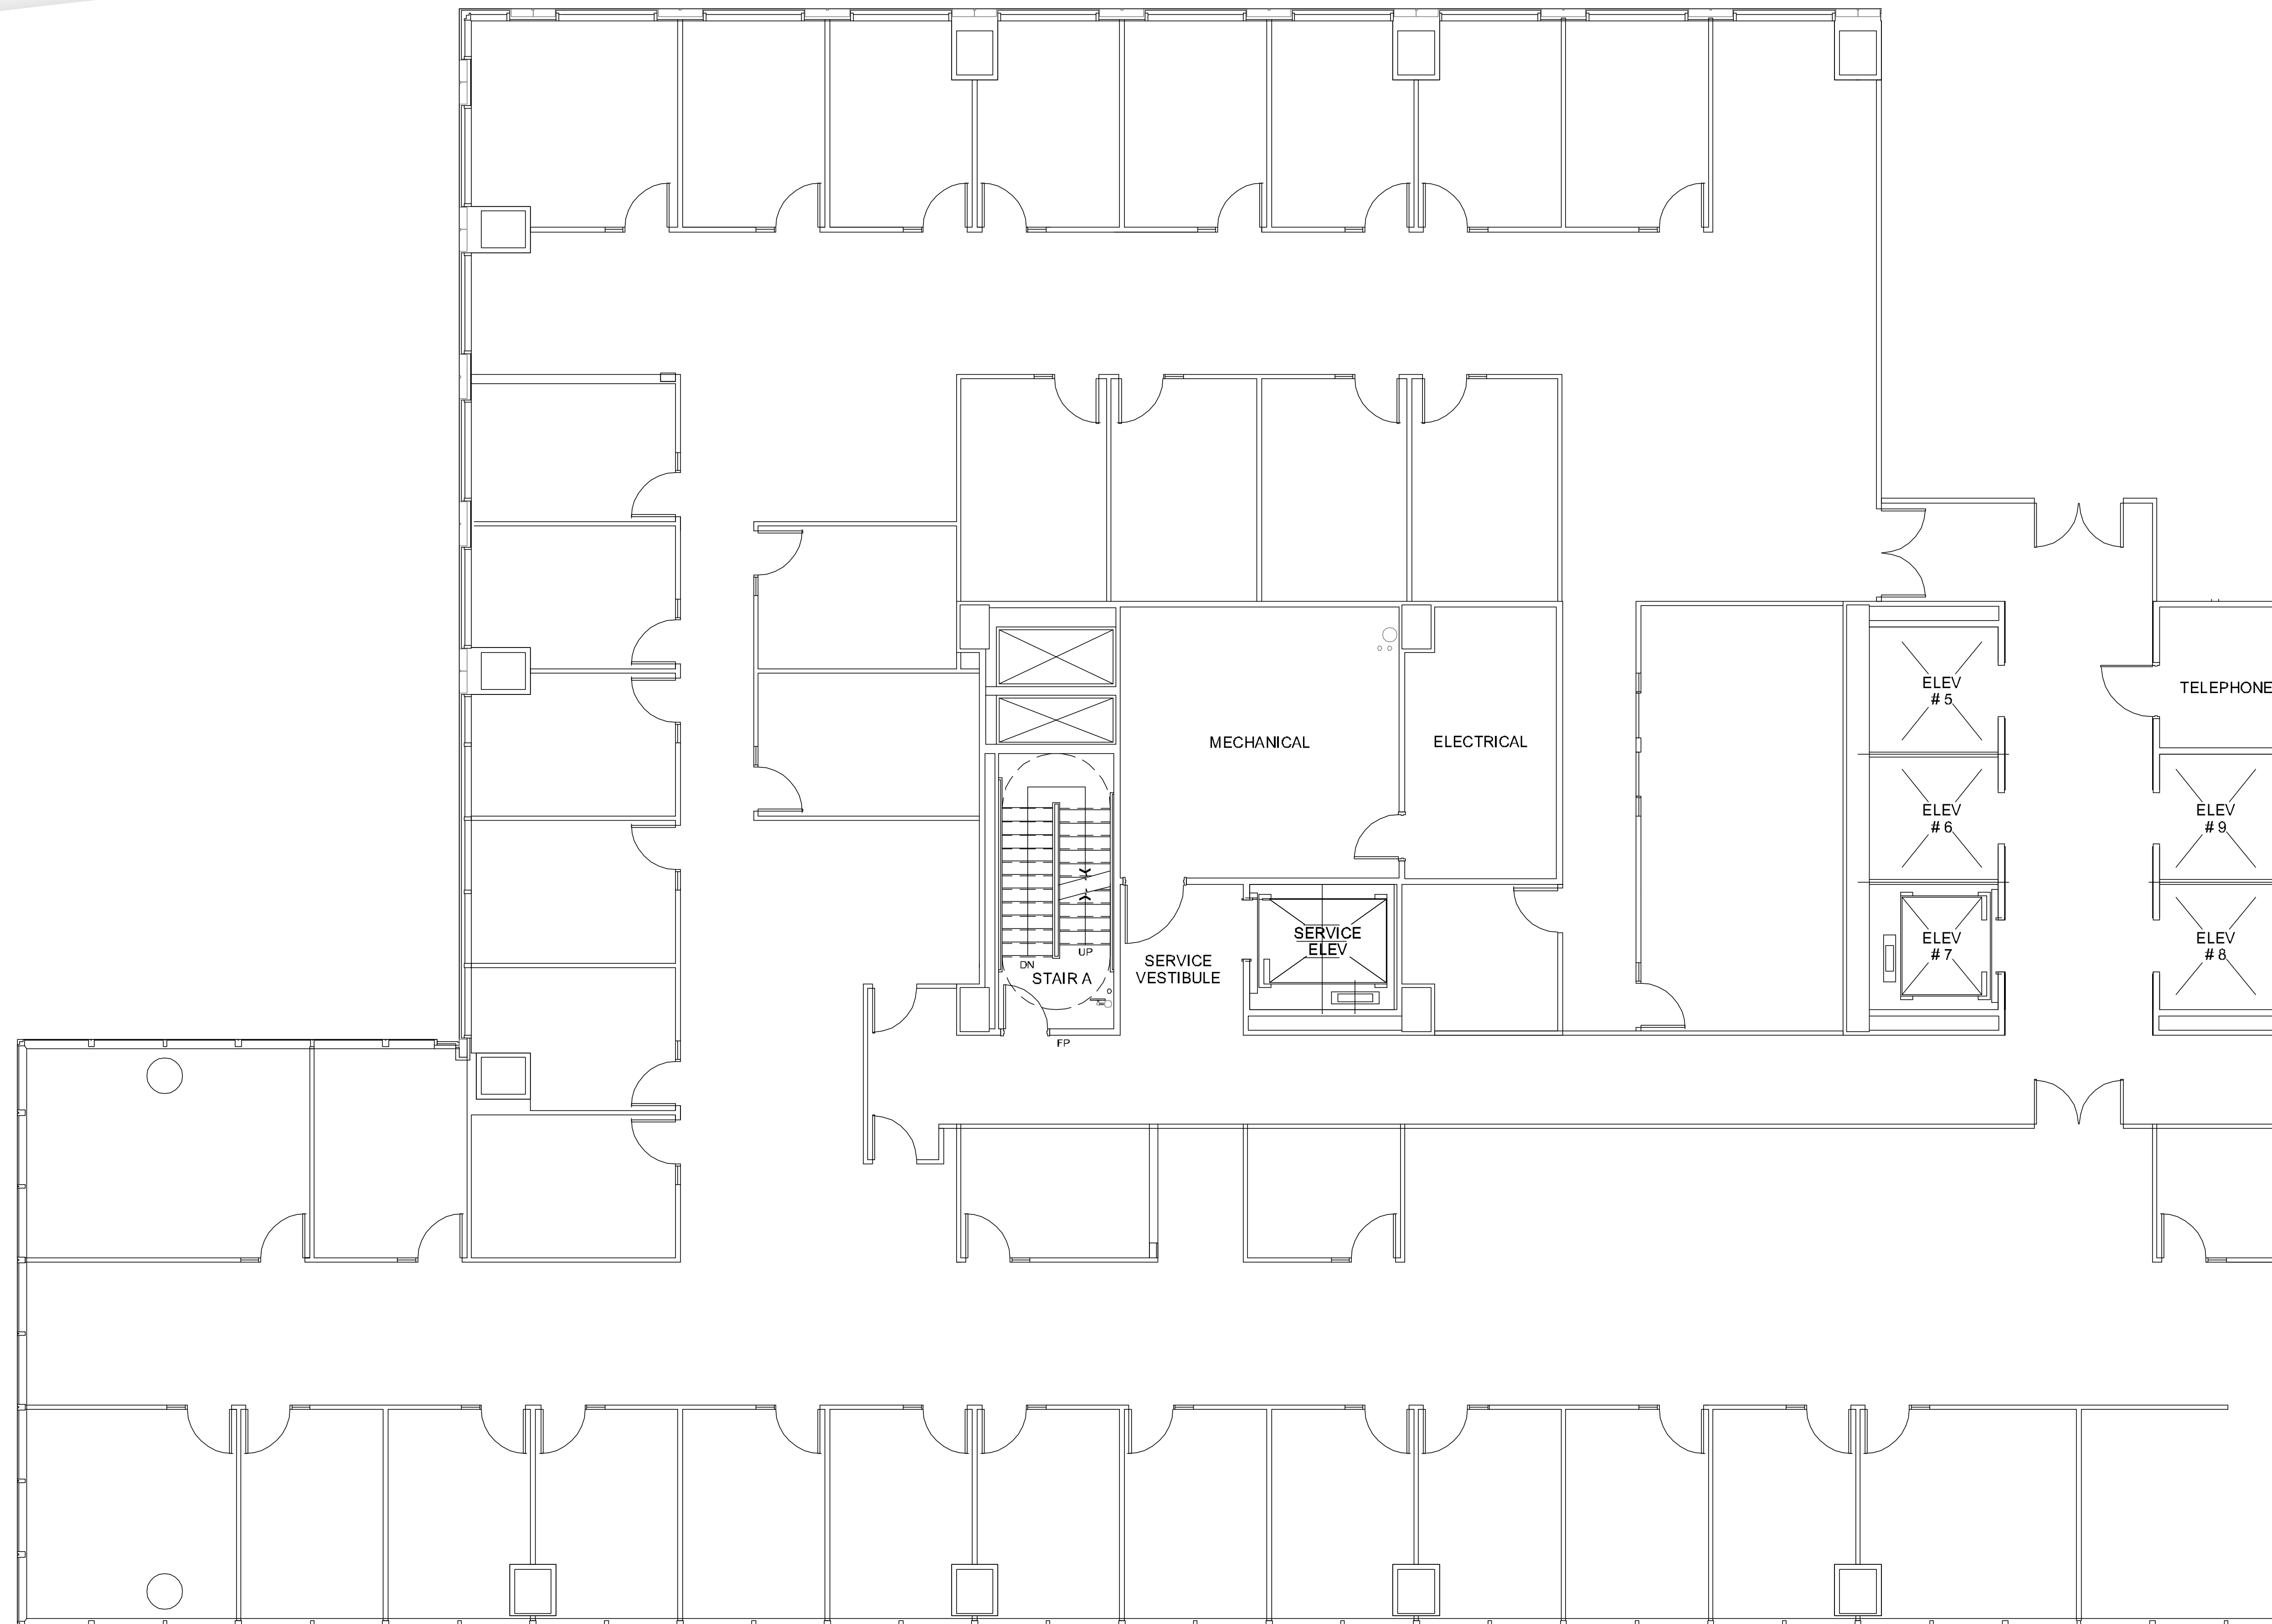

CITYWESTPLACE - BUILDING 4

SUITE 1350 13,286 RSF