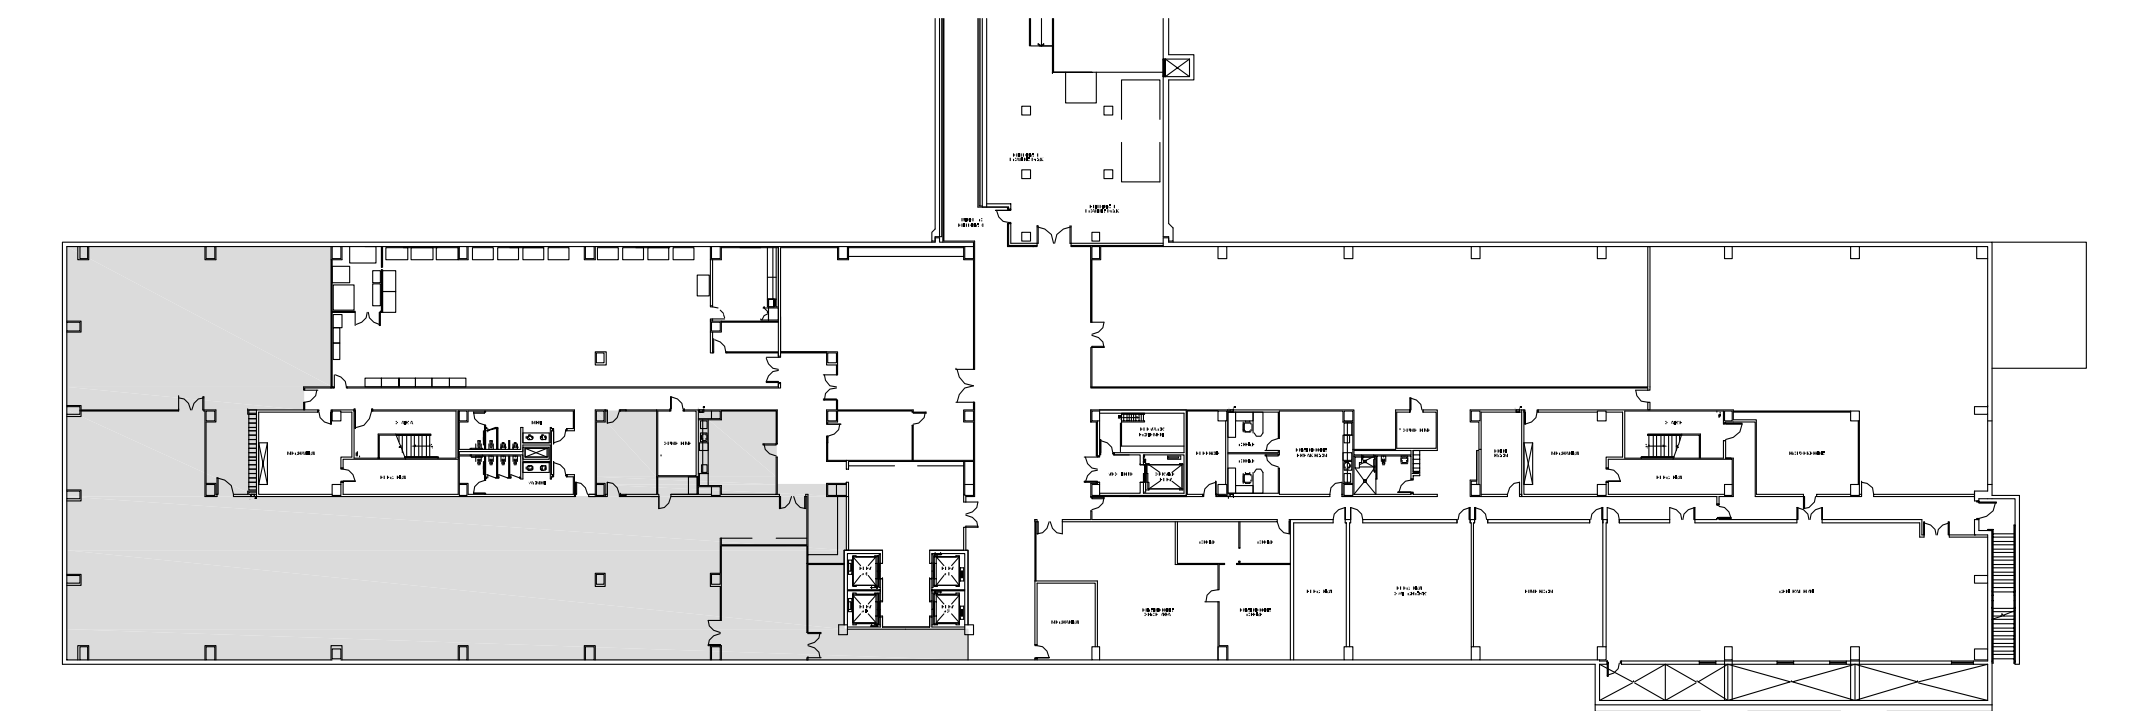

# CITYWESTPLACE - BUILDING 1

SUITE B130 16,567 RSF