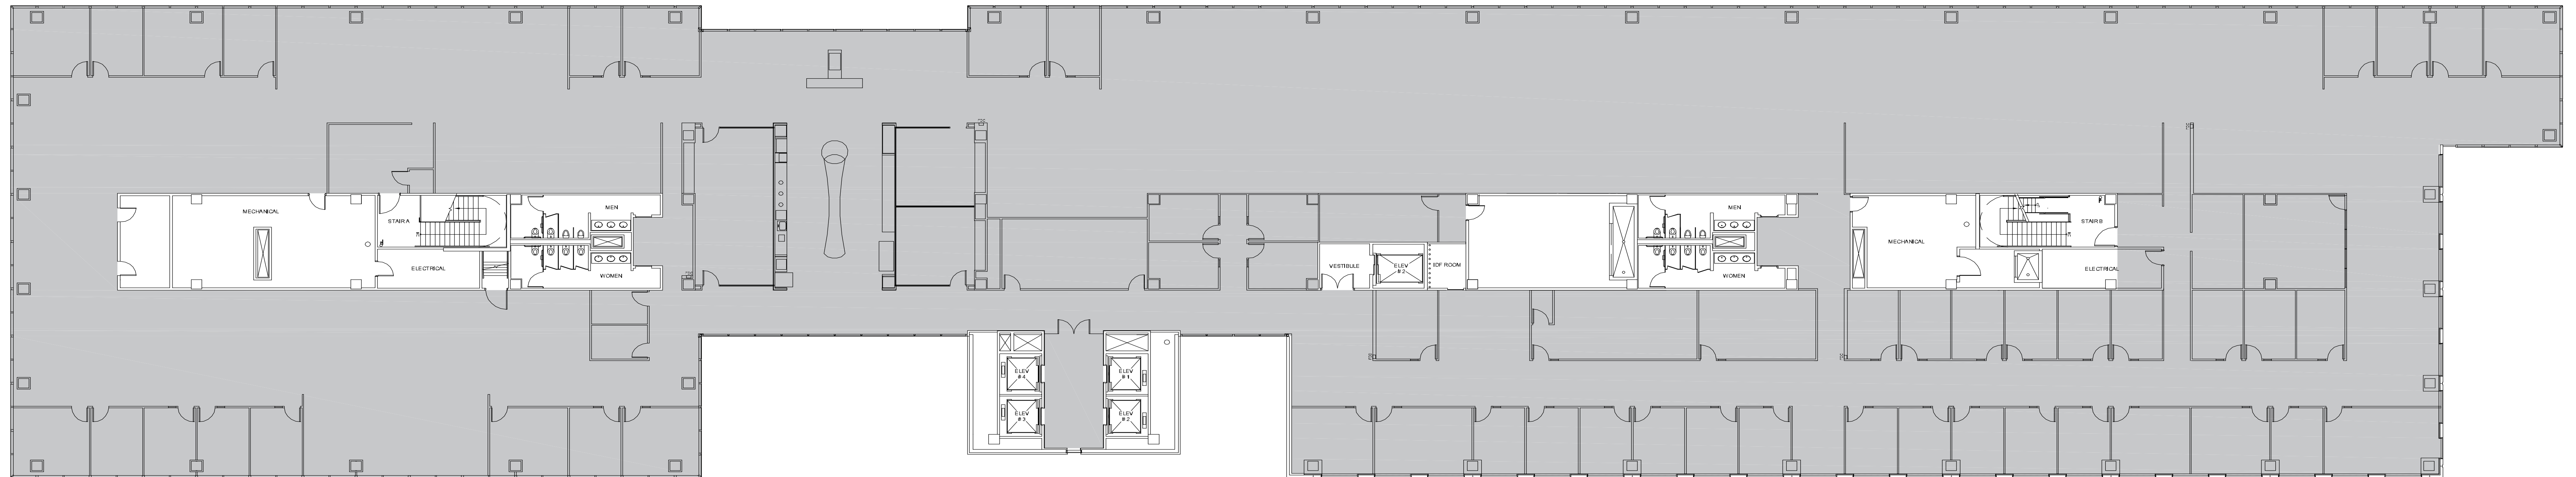

CITYWESTPLACE - BUILDING 1

SUITE 600 50,453 RSF