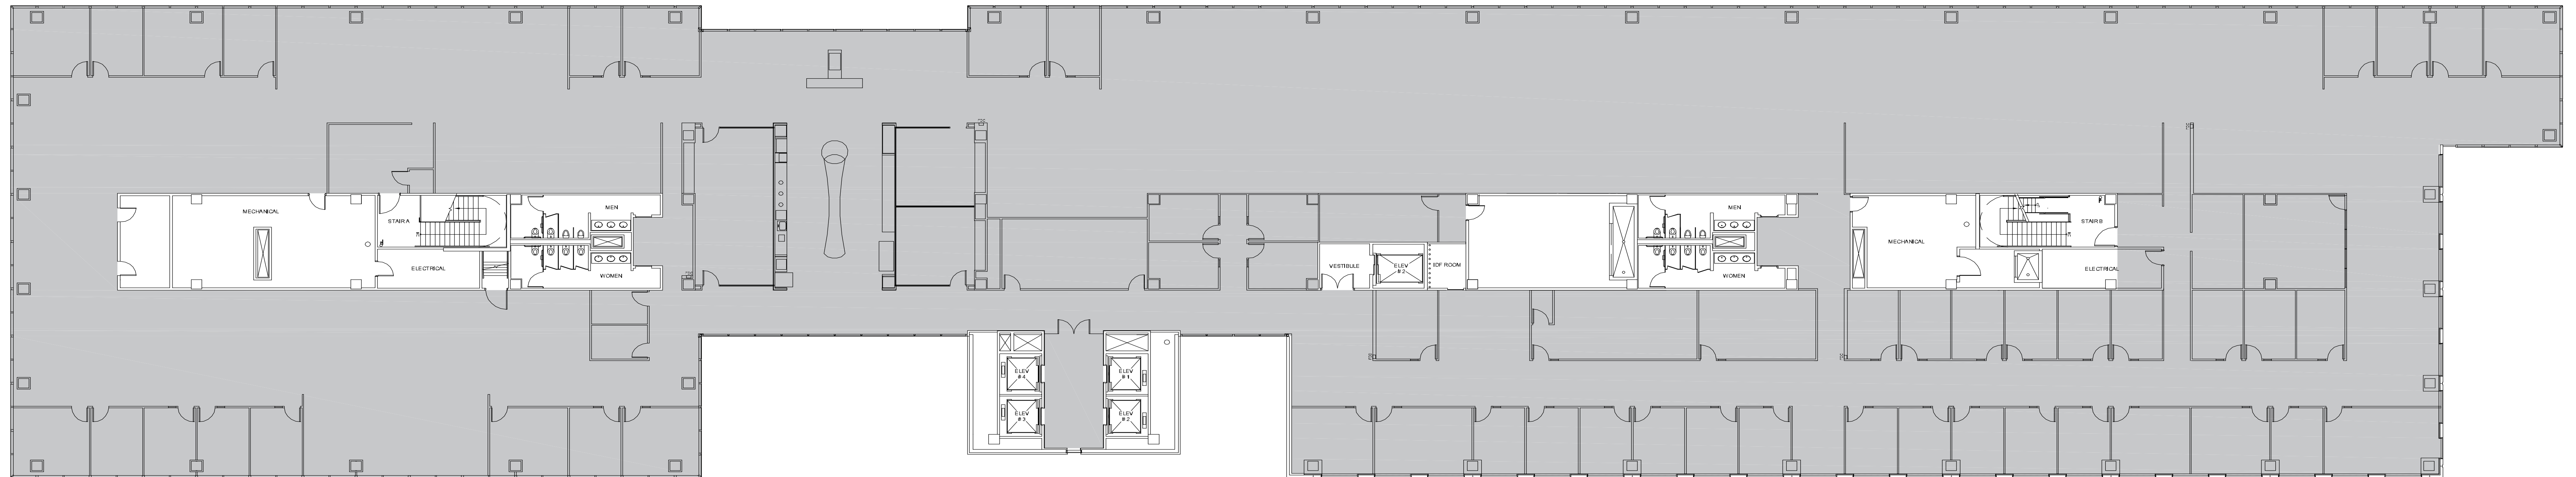

CITYWESTPLACE - BUILDING 1

SUITE 600 50,453 RSF

PARKWAY

832.308.6055 | pky.com

NORTH