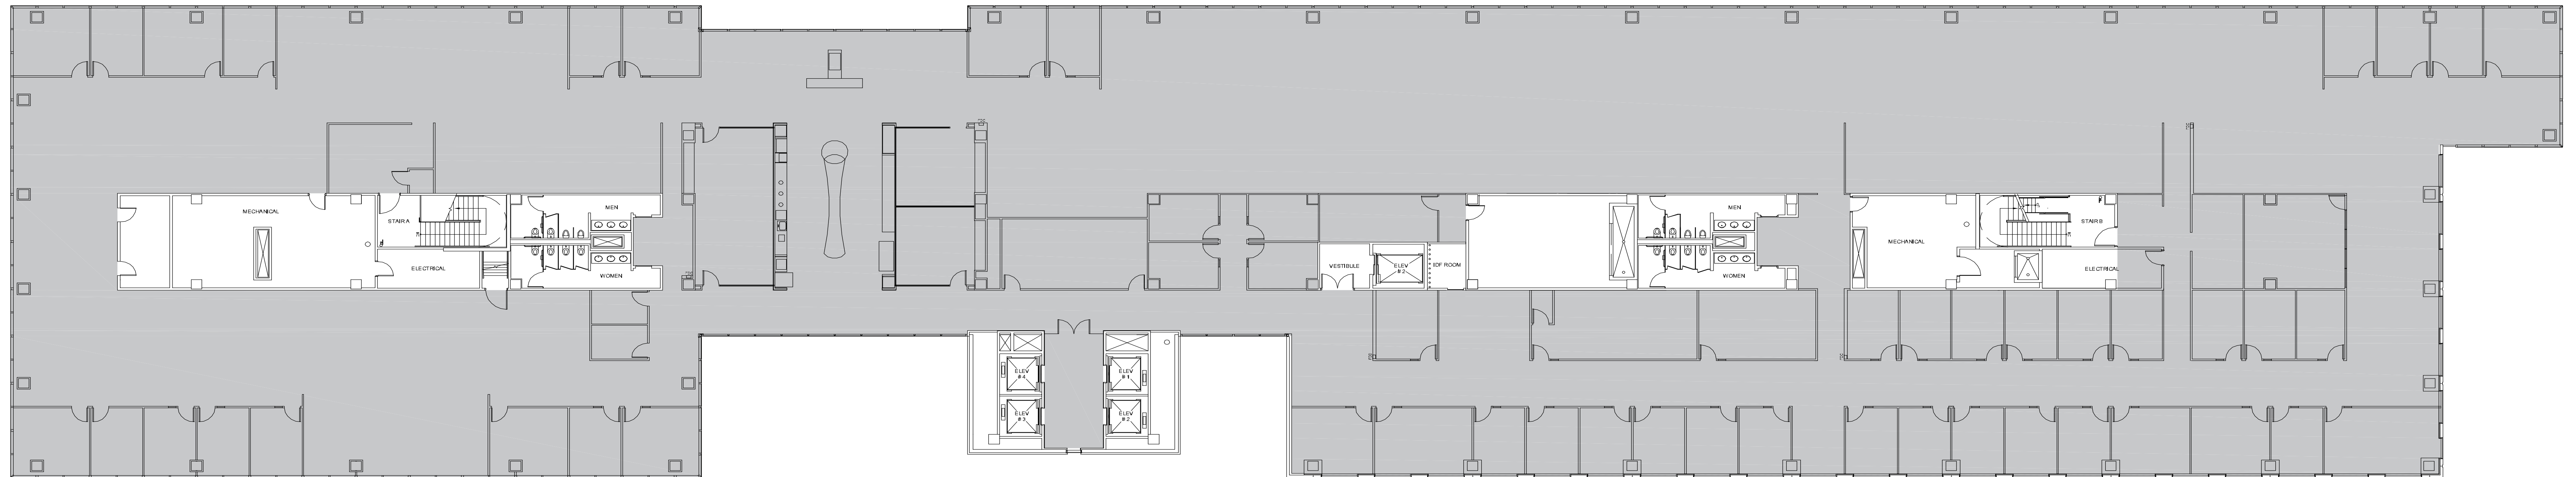

CITYWESTPLACE - BUILDING 1

SUITE 600 45,755 RSF