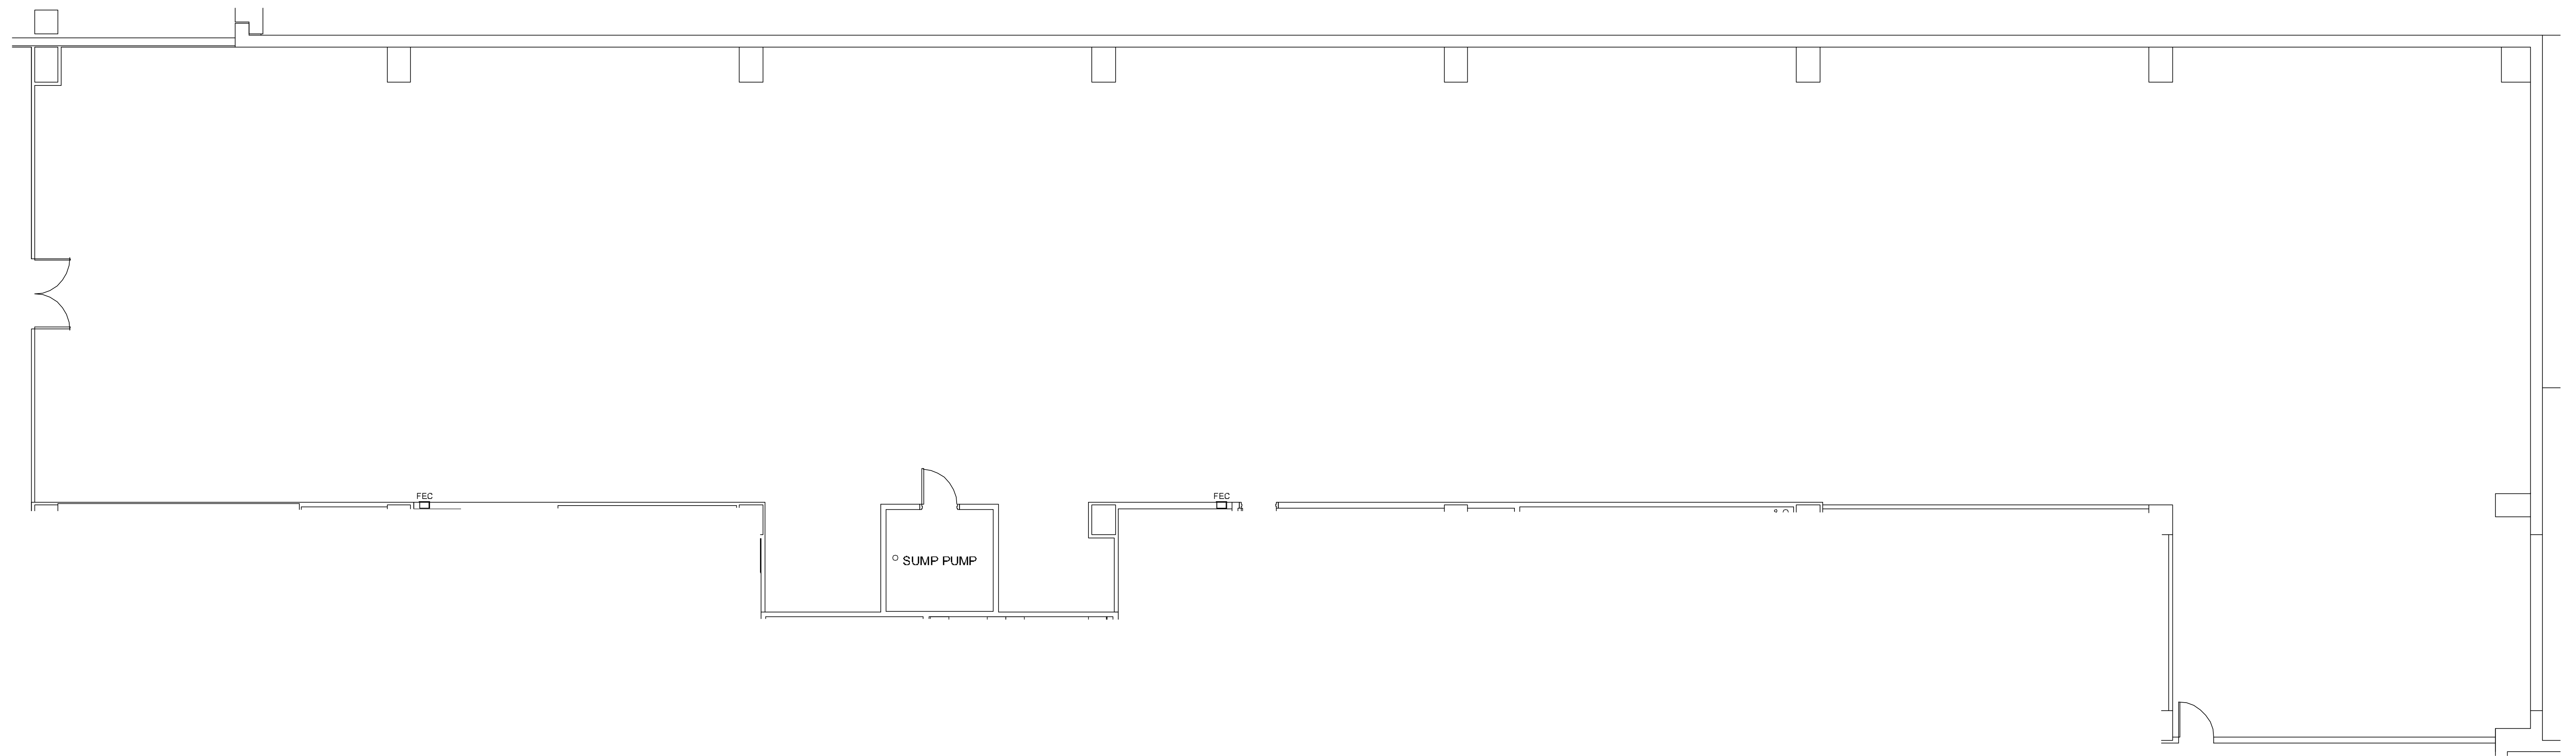

CITYWESTPLACE - BUILDING 1

SUITE B150 12,142 RSF