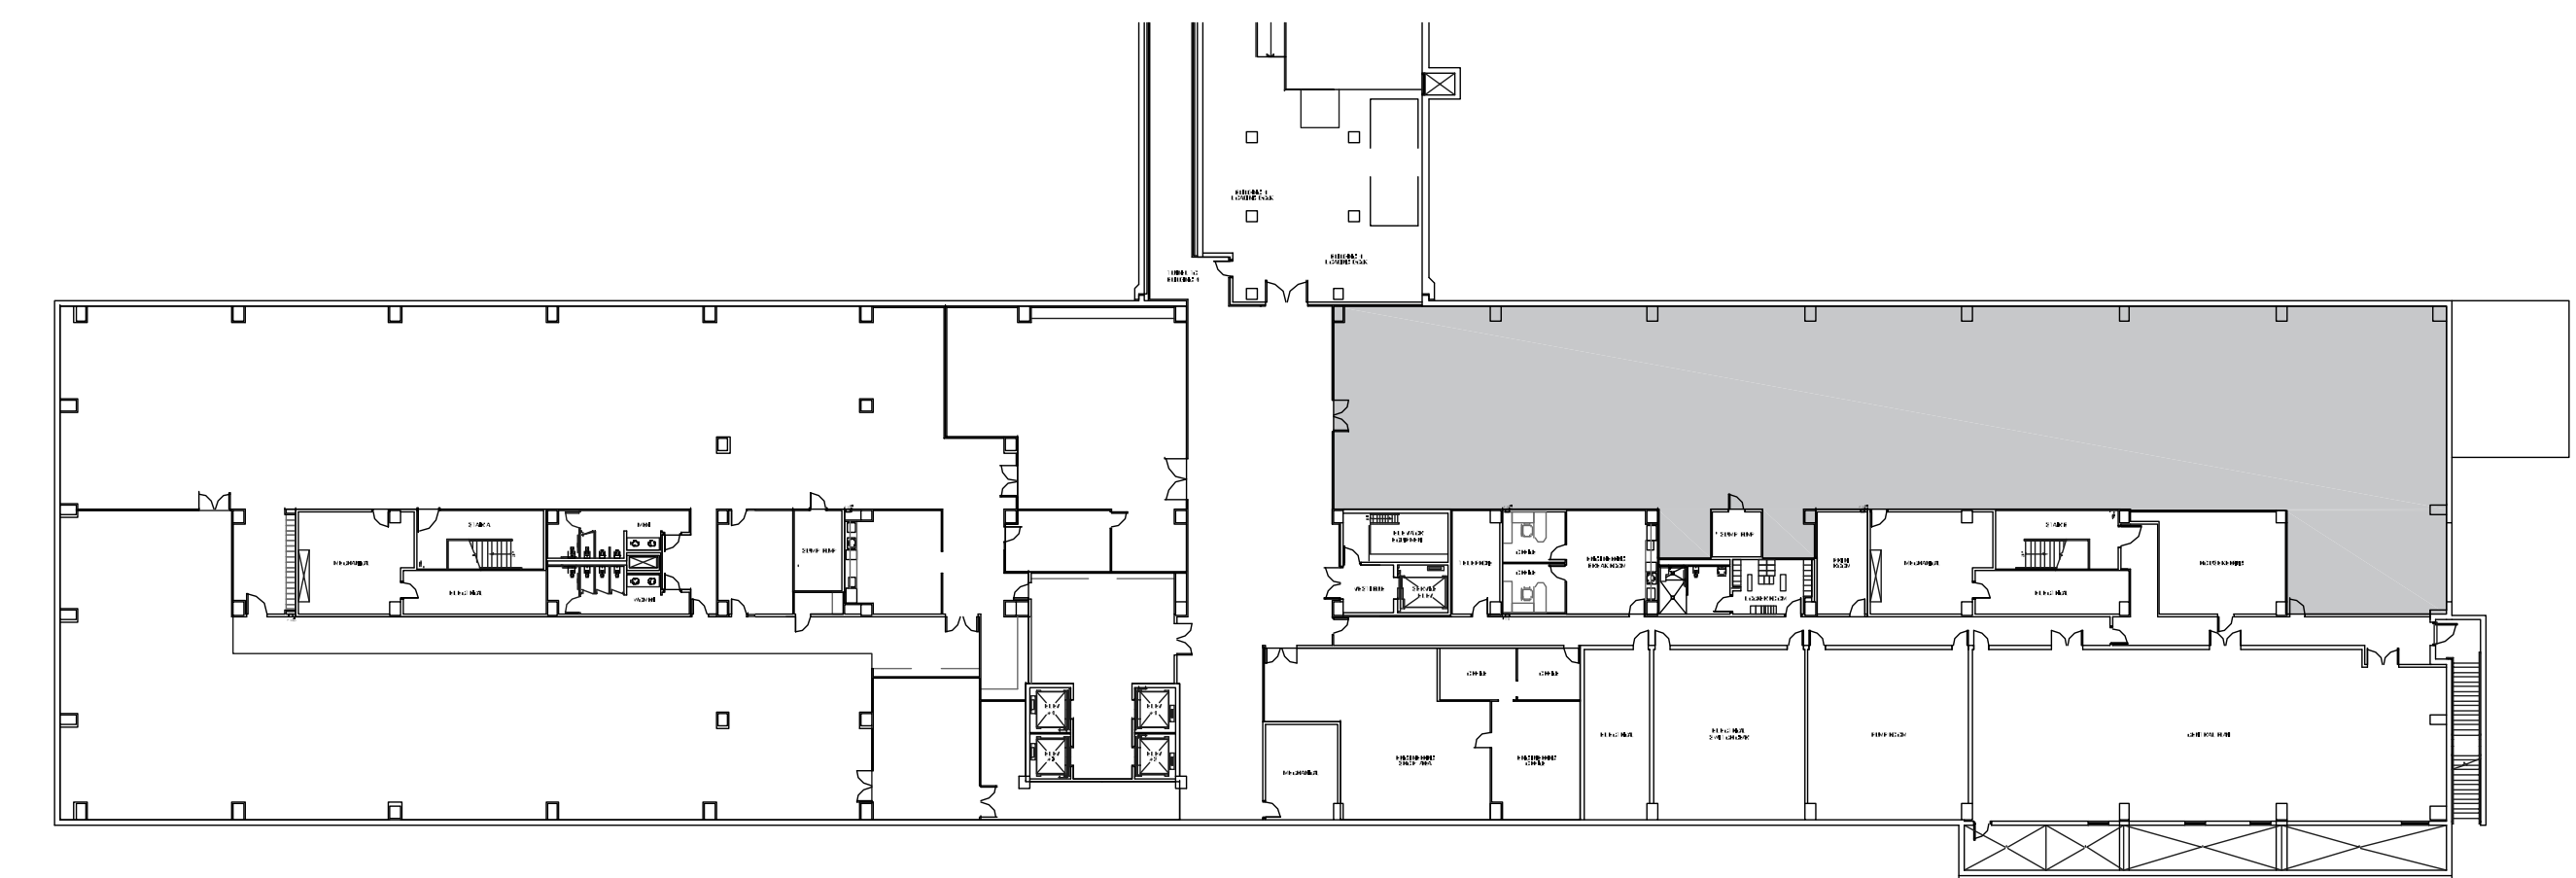

CITYWESTPLACE - BUILDING 1

SUITE B150 12,142 RSF