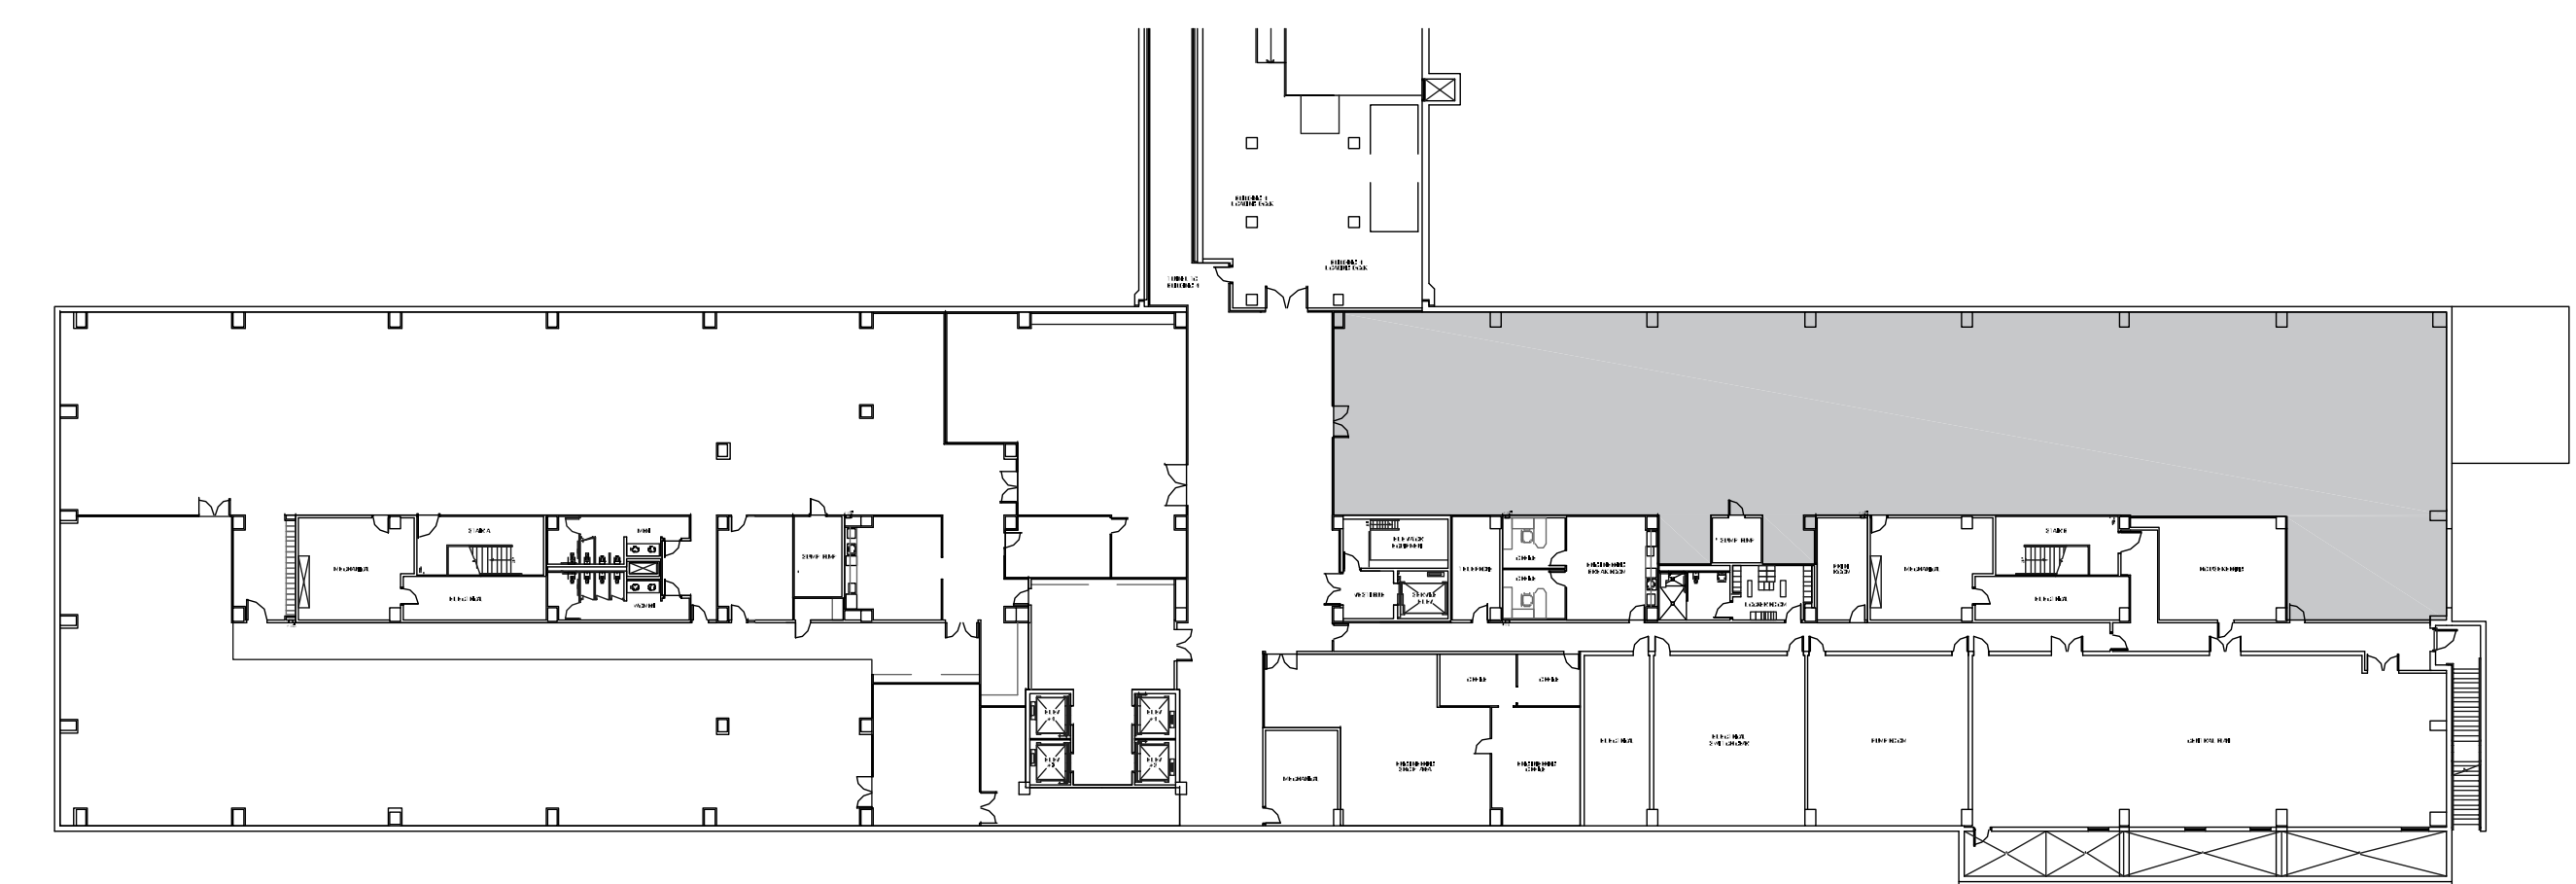

CITYWESTPLACE - BUILDING 1

SUITE B150 12,142 RSF