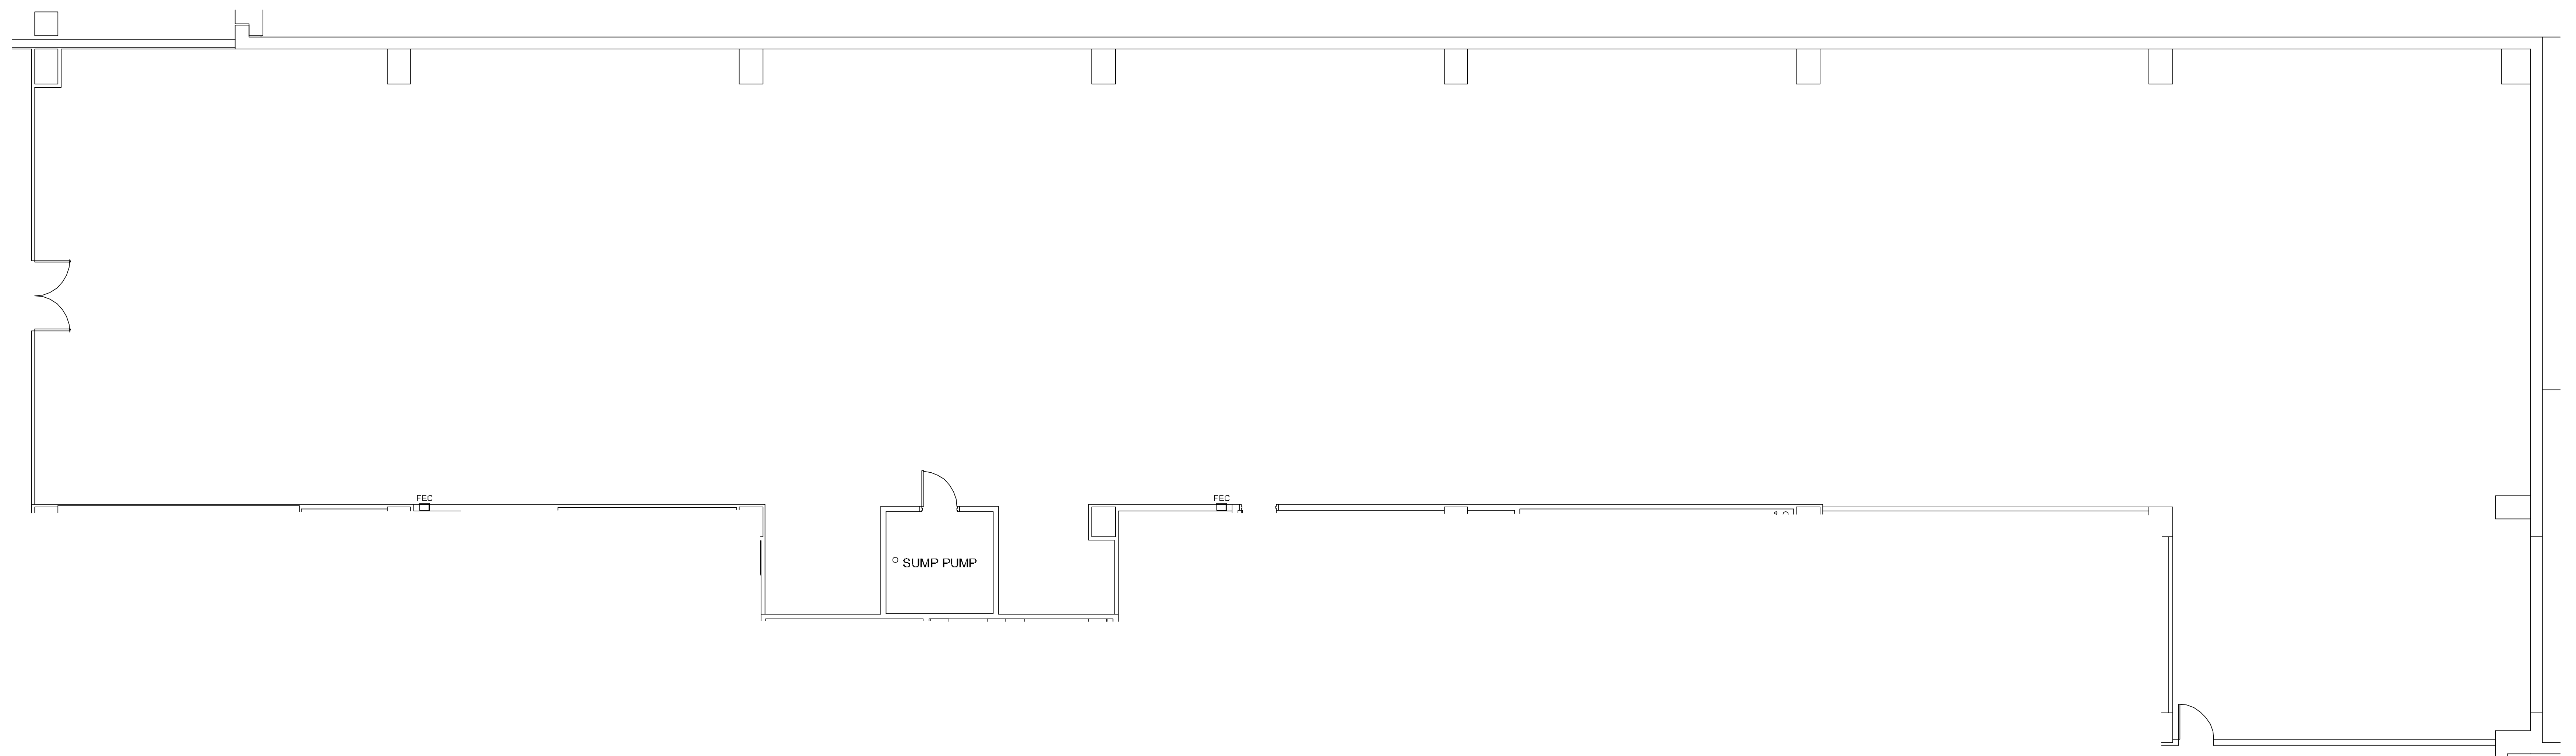

CITYWESTPLACE - BUILDING 1

SUITE B150 12,142 RSF