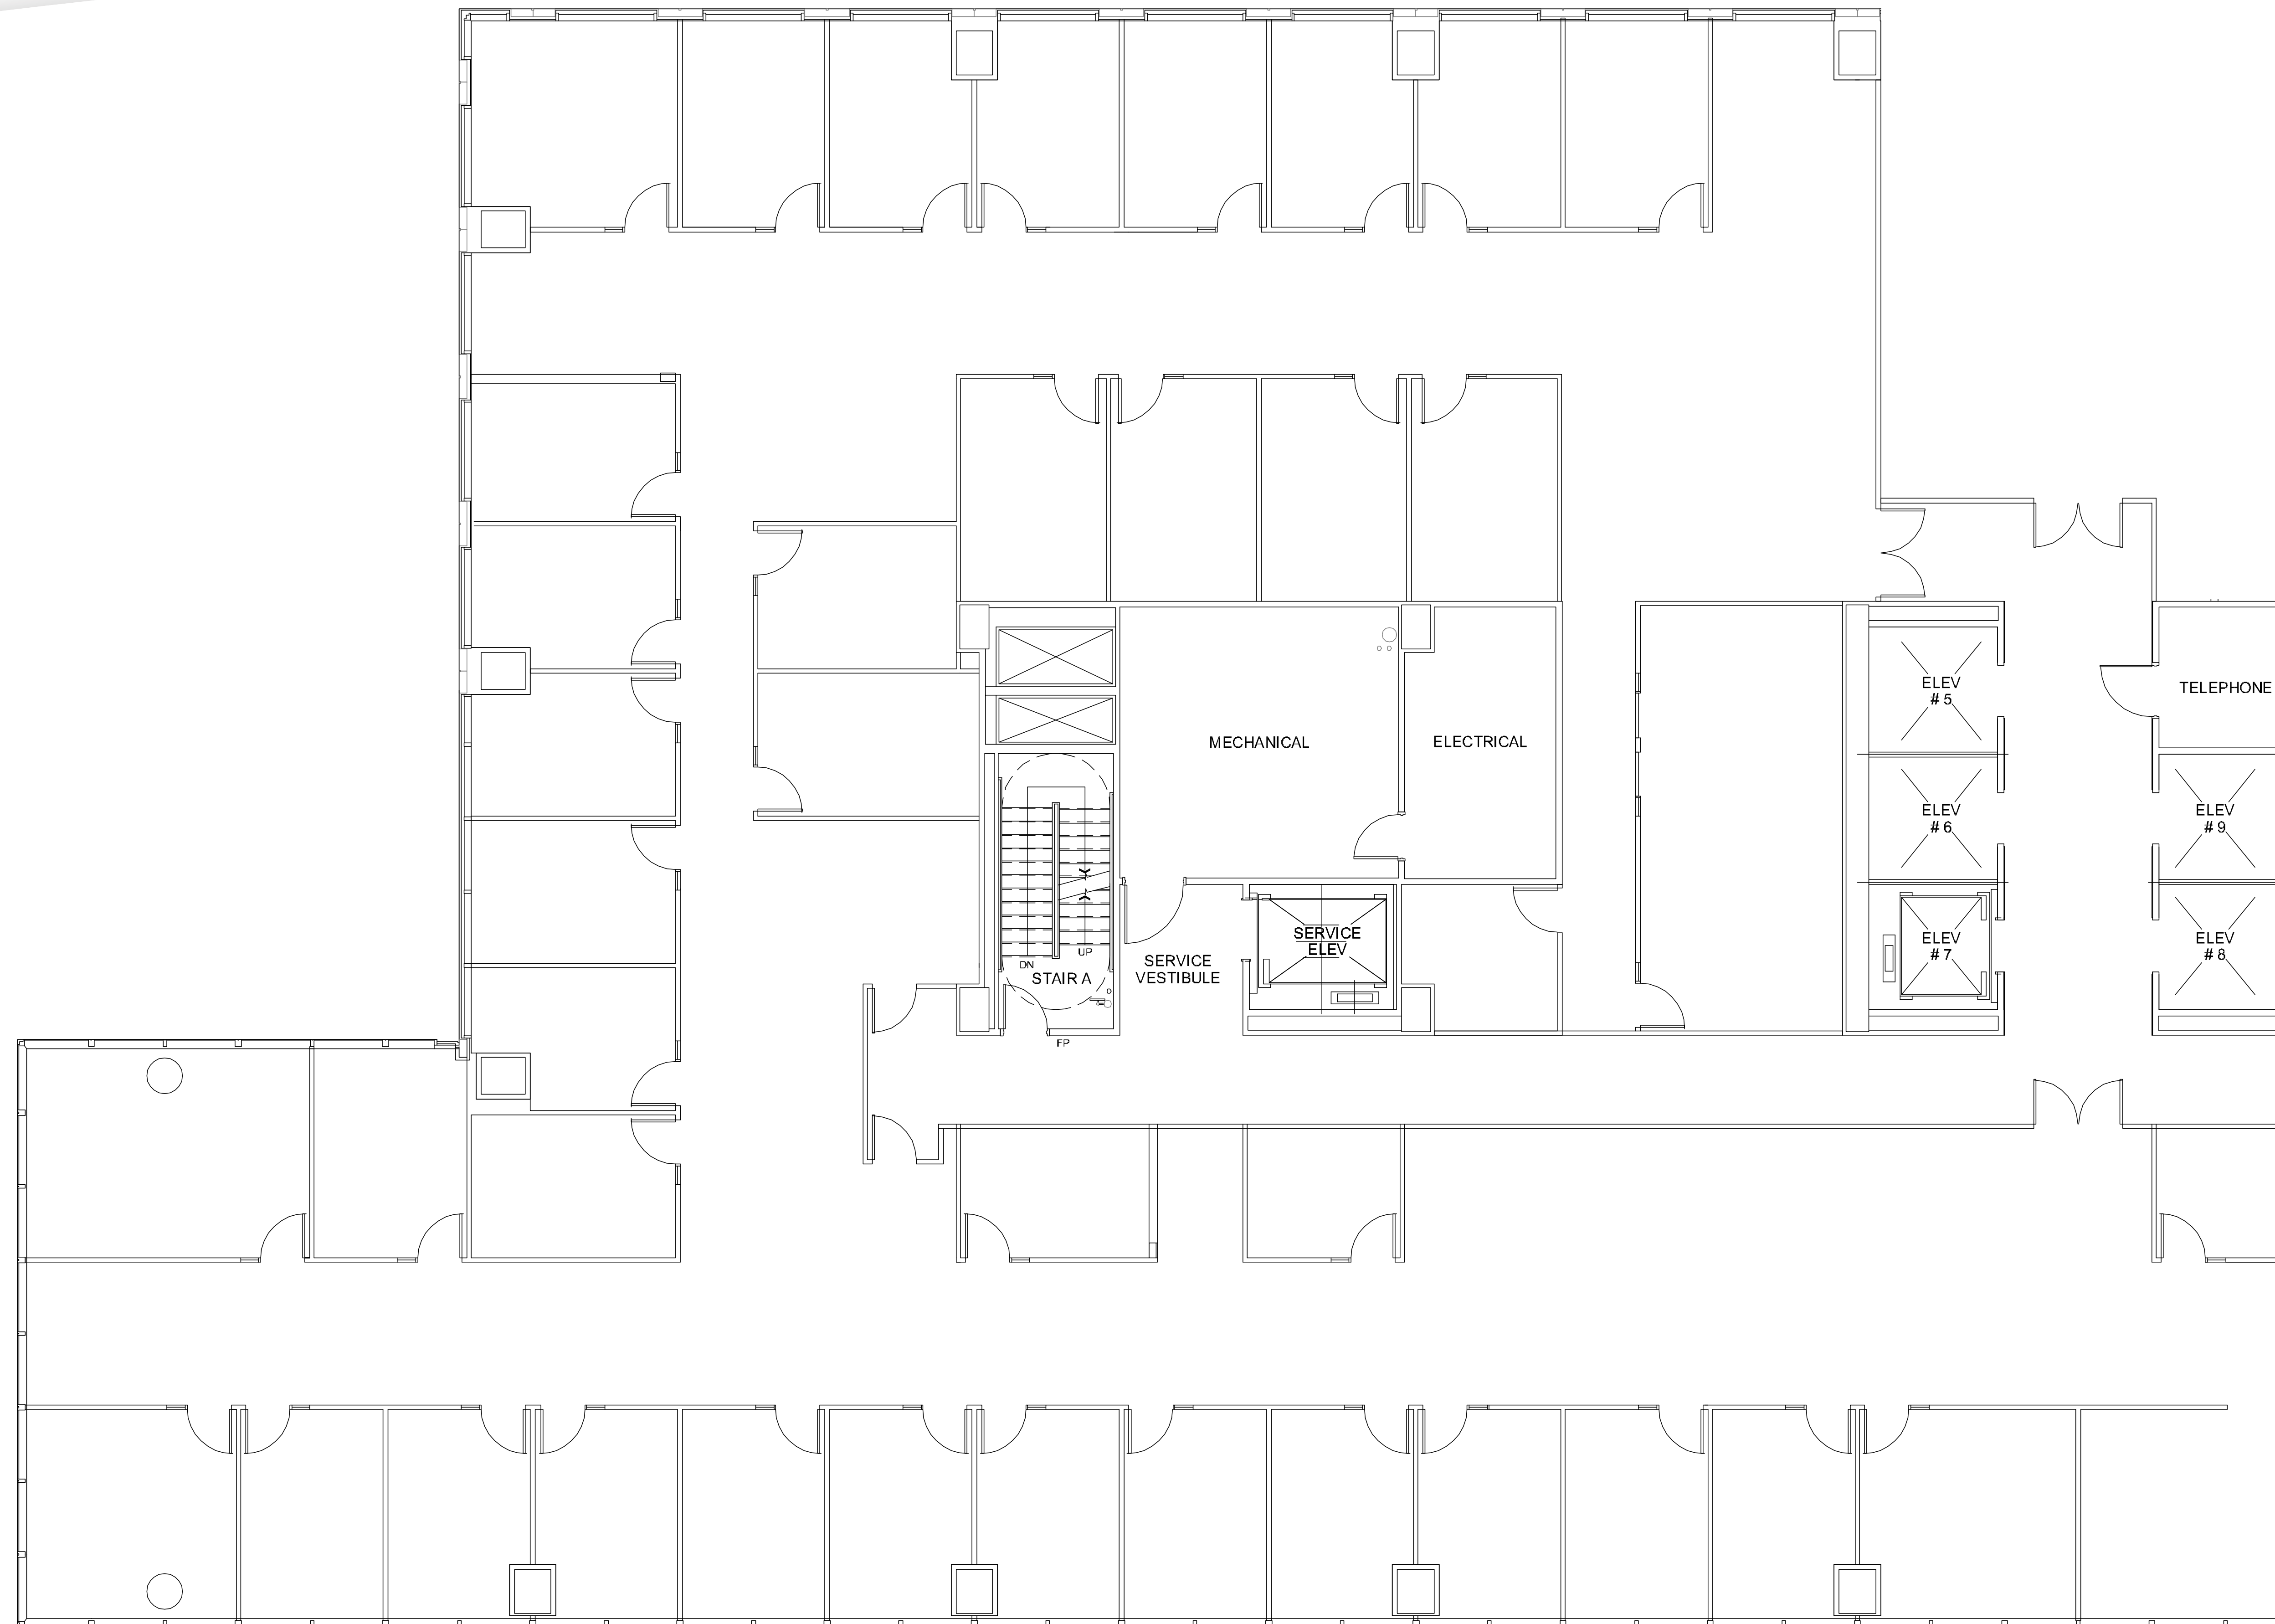

# CITYWESTPLACE - BUILDING 4

SUITE 1350 13,286 RSF