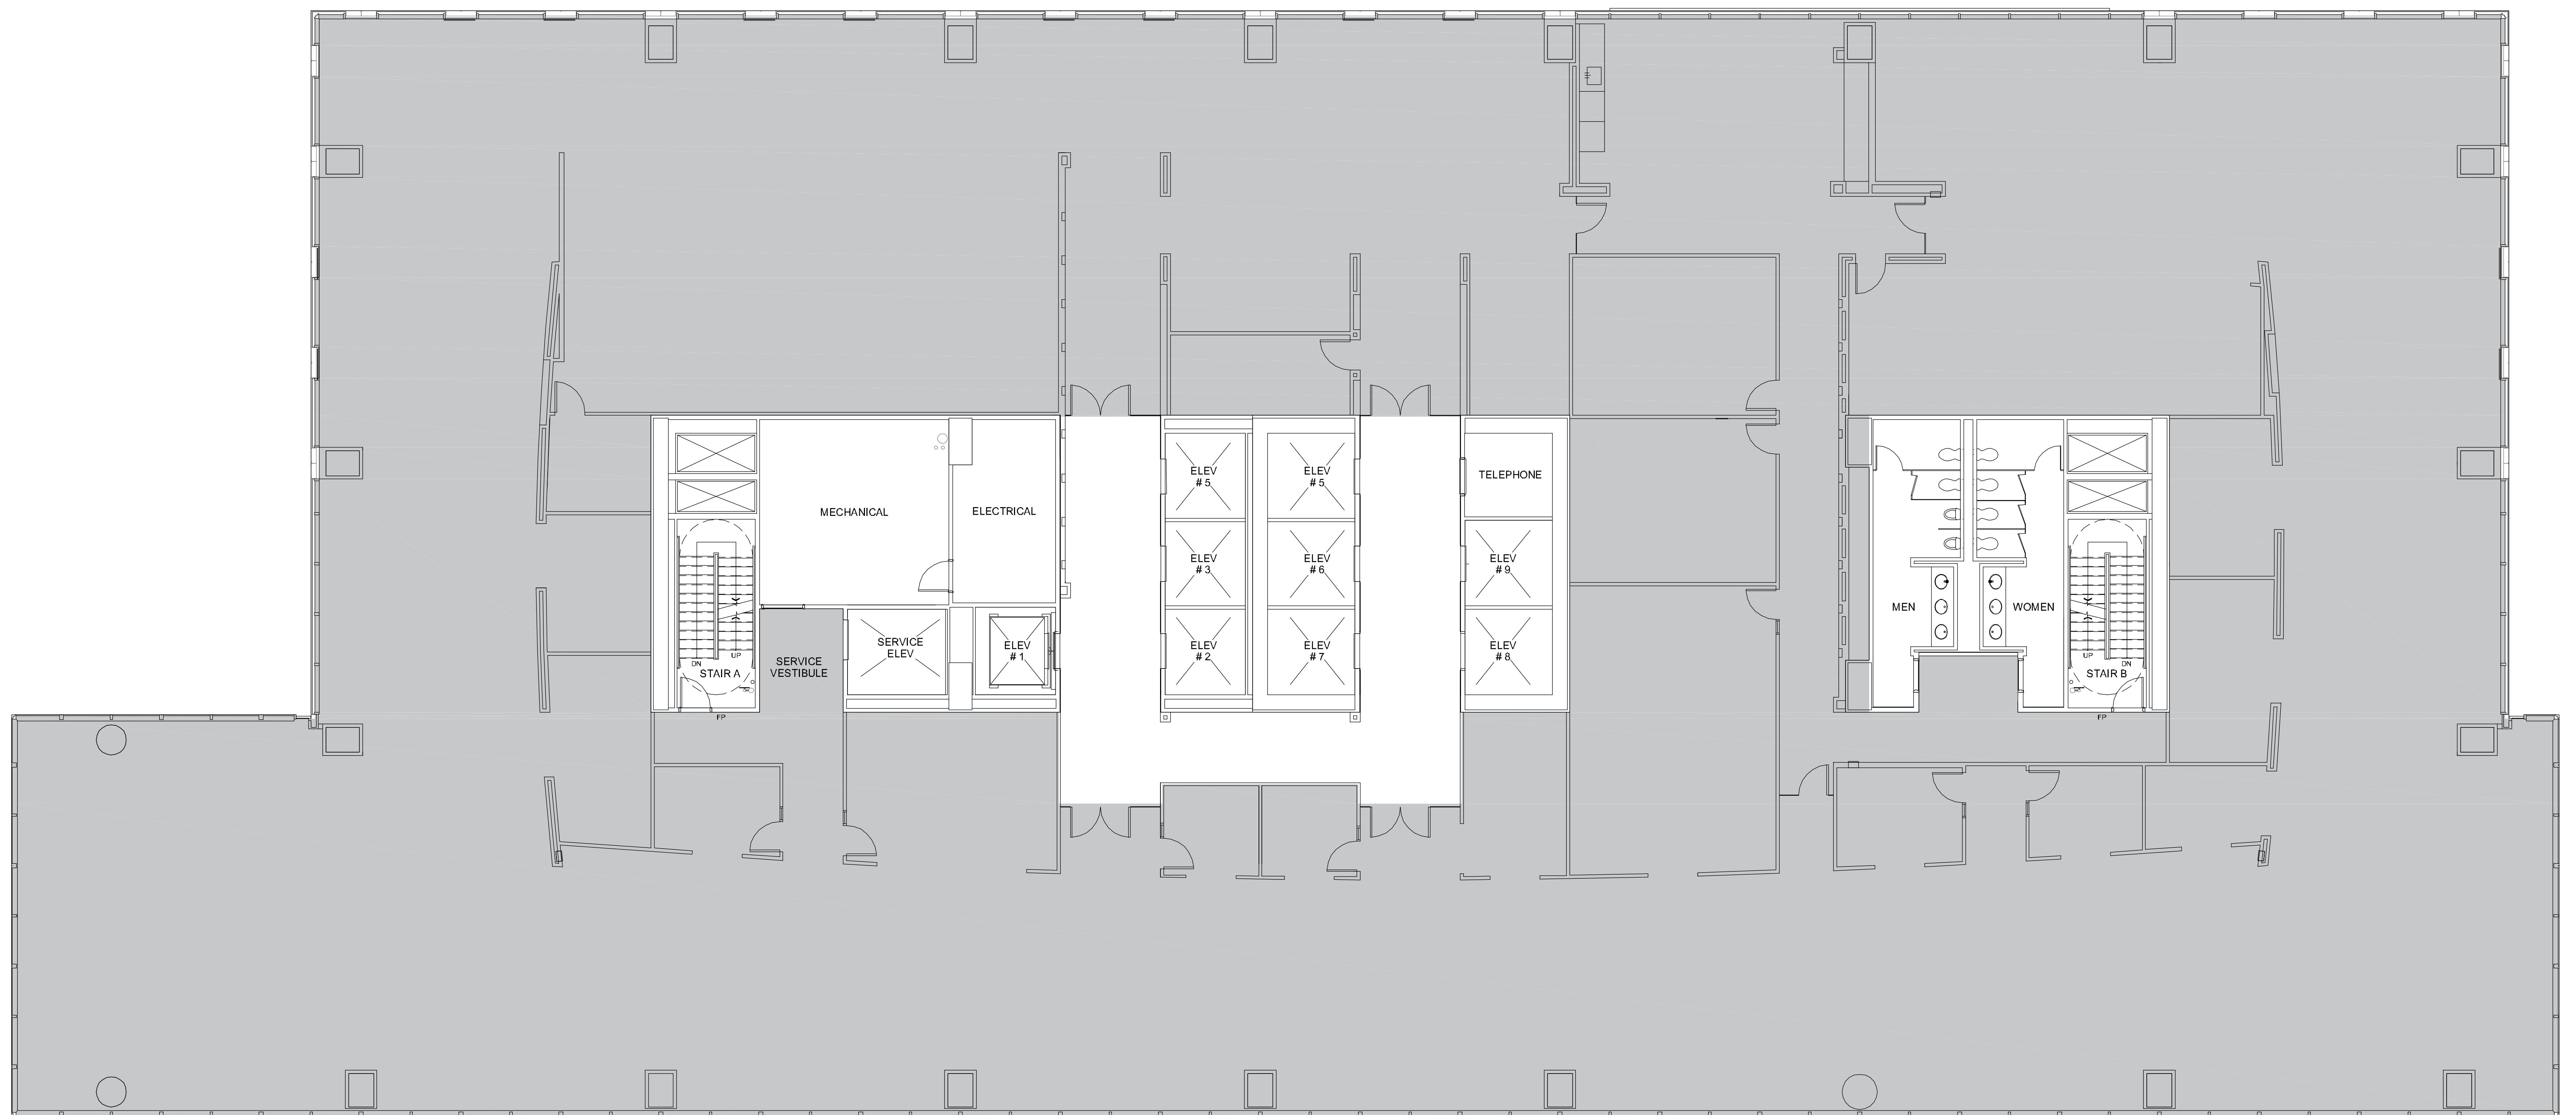

CITYWESTPLACE - BUILDING 4

SUITE 1000 24,285 RSF