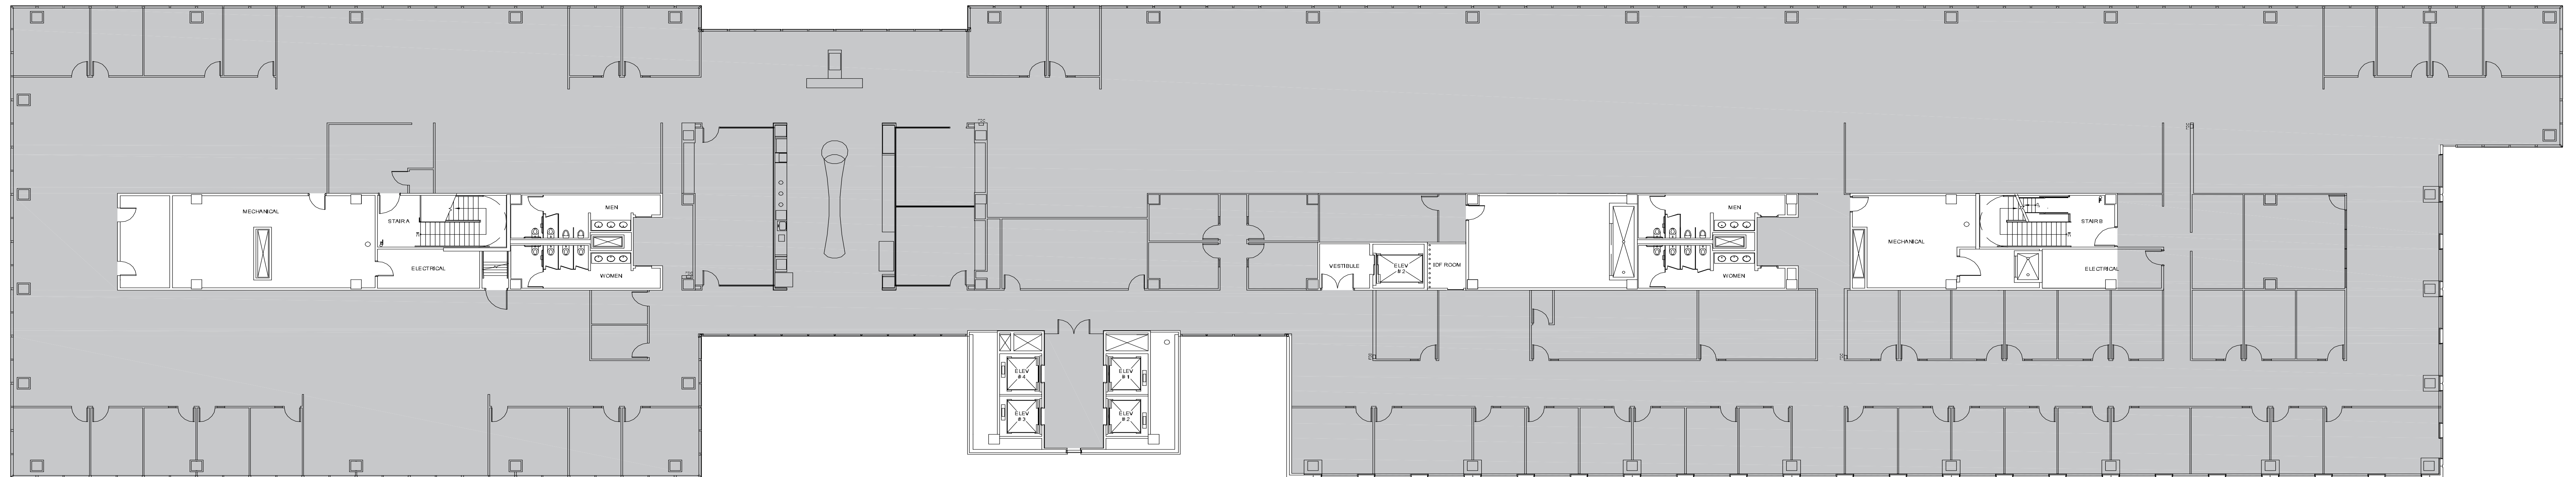

CITYWESTPLACE - BUILDING 1

SUITE 600 45,755 RSF