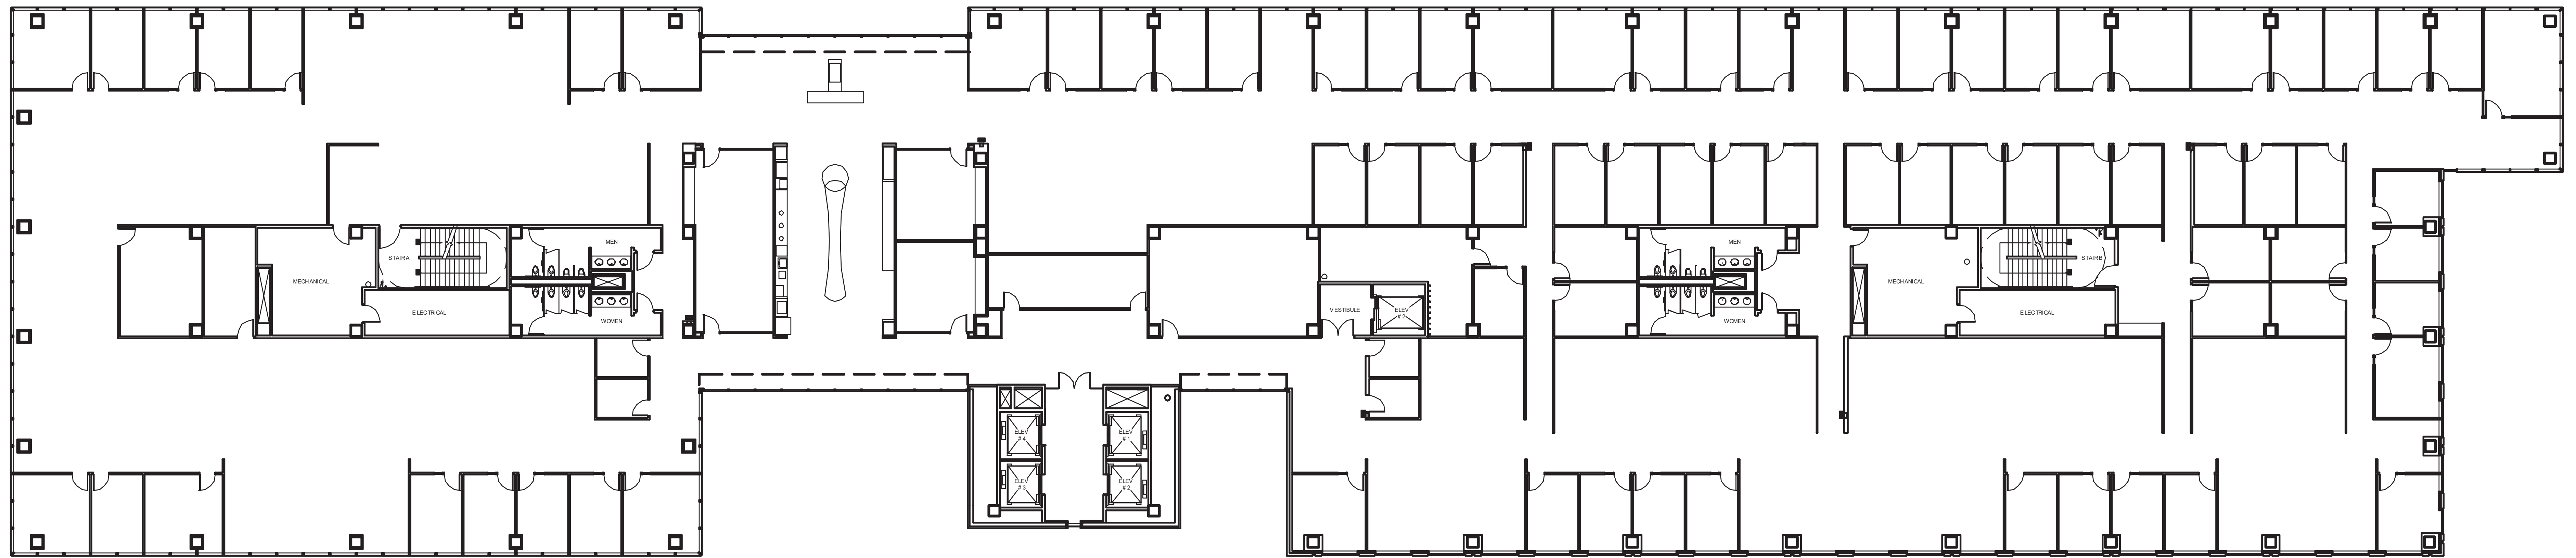

# CITYWESTPLACE - BUILDING 1

SUITE 500 46,047 RSF